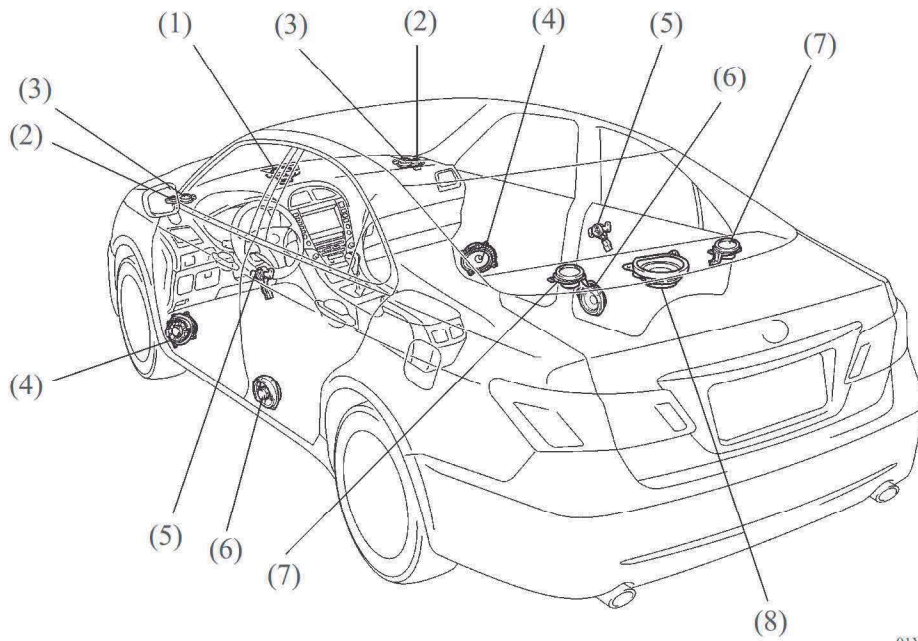

Speaker (LEXUS Premium Sound System)**► Speaker Location ◀**

01YMO29Y

► Speaker Specifications ◀

| Location | Speaker Type | Caliber | Impedance | Input Rated (Max) |
|----------|---------------------|------------------|-----------------|-------------------|
| (1) | Center x 1 | 65 mm (2.6 in.) | 10 Ω | 10 W (20 W) |
| (2) | Front Tweeter x 2 | 25 mm (1.0 in.) | 4 Ω | 25 W (50 W) |
| (3) | Front Woofer x 2 | 160 mm (6.5 in.) | 4 Ω | 21 W (50 W) |
| (4) | Rear Full Range x 2 | 160 mm (6.5 in.) | 4 Ω | 21 W (50 W) |
| (5) | Sub-Woofer x 1 | 200 mm (8 in.) | 25 Ω x 2 | 30/30 W (60/60 W) |

Speaker (“Mark Levinson” Premium Sound System)**► Speaker Location ◀**

01YMO30Y

► Speaker Specifications ◀

| Location | Speaker Type | Caliber | Impedance | Input Rated |
|----------|--------------------|---------------------------------|------------|-------------|
| (1) | Center x 1 | 65 mm (2.6 in.) | 8 Ω | 25 W |
| (2) | Front Tweeter x 2 | 25 mm (1.0 in.) | 8 Ω | 20 W |
| (3) | Front Midrange x 2 | 65 mm (2.6 in.) | 8 Ω | 40 W |
| (4) | Front Woofer x 2 | 150 x 225 mm (6.0 x 9.0 in.) | 8 Ω | 25 W |
| (5) | Rear Tweeter x 2 | 25 mm (1.0 in.) | 6 Ω | 20 W |
| (6) | Rear Woofer x 2 | 160 mm (6.5 in.) | 8 Ω | 25 W |
| (7) | Rear Satellite x 2 | 65 mm (2.6 in.) | 8 Ω | 25 W |
| (8) | Sub-Woofer x 1 | 200 mm (8 in.) | 6 Ω | 30 W |