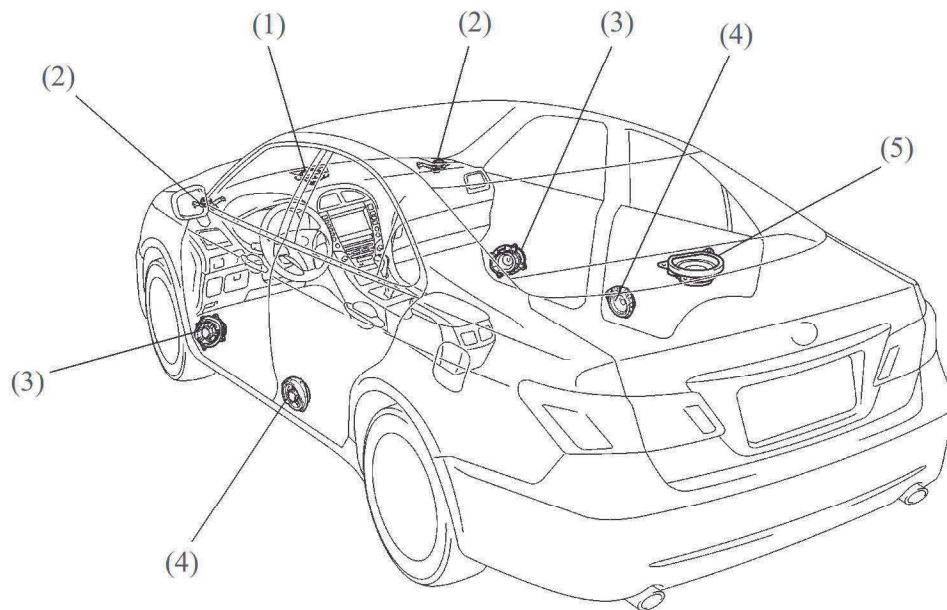

Speaker (LEXUS Premium Sound System)**► Speaker Location ◀**

01YMO29Y

► Speaker Specifications ◀

| Location | Speaker Type | Caliber | Impedance | Input Rated (Max) |
|----------|---------------------|------------------|-----------------|-------------------|
| (1) | Center x 1 | 65 mm (2.6 in.) | 10 Ω | 10 W (20 W) |
| (2) | Front Tweeter x 2 | 25 mm (1.0 in.) | 4 Ω | 25 W (50 W) |
| (3) | Front Woofer x 2 | 160 mm (6.5 in.) | 4 Ω | 21 W (50 W) |
| (4) | Rear Full Range x 2 | 160 mm (6.5 in.) | 4 Ω | 21 W (50 W) |
| (5) | Sub-Woofer x 1 | 200 mm (8 in.) | 25 Ω x 2 | 30/30 W (60/60 W) |

Speaker (“Mark Levinson” Premium Sound System)**► Speaker Location ◀**

01YMO30Y

► Speaker Specifications ◀

| Location | Speaker Type | Caliber | Impedance | Input Rated |
|----------|--------------------|---------------------------------|------------|-------------|
| (1) | Center x 1 | 65 mm (2.6 in.) | 8 Ω | 25 W |
| (2) | Front Tweeter x 2 | 25 mm (1.0 in.) | 8 Ω | 20 W |
| (3) | Front Midrange x 2 | 65 mm (2.6 in.) | 8 Ω | 40 W |
| (4) | Front Woofer x 2 | 150 x 225 mm (6.0 x 9.0 in.) | 8 Ω | 25 W |
| (5) | Rear Tweeter x 2 | 25 mm (1.0 in.) | 6 Ω | 20 W |
| (6) | Rear Woofer x 2 | 160 mm (6.5 in.) | 8 Ω | 25 W |
| (7) | Rear Satellite x 2 | 65 mm (2.6 in.) | 8 Ω | 25 W |
| (8) | Sub-Woofer x 1 | 200 mm (8 in.) | 6 Ω | 30 W |