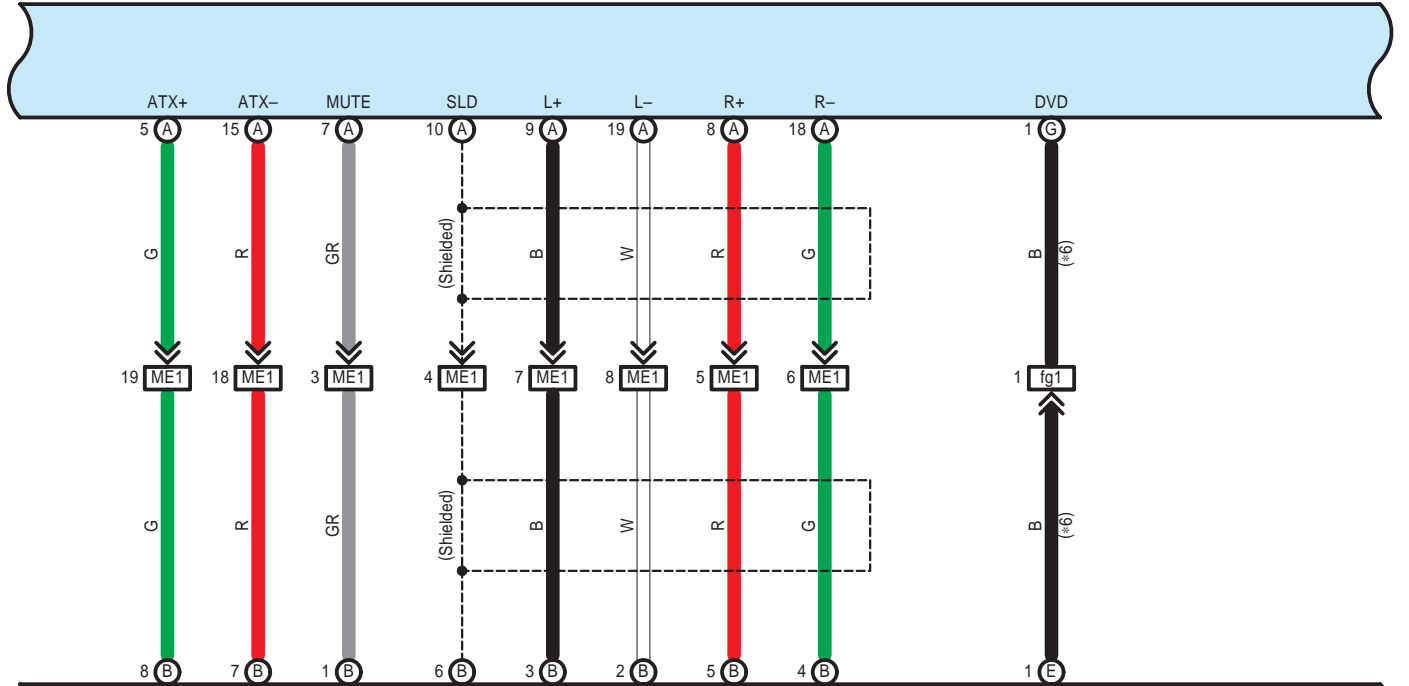

Audio System , LEXUS Navigation System , Parking Assist <Rear View Monitor>

E69(A), E70(B), E71(C), E72(D), E73(E), E74(F), f1(G)  
Radio Receiver Assembly

M29(A), M30(B), M31(C), M32(D), g1(E)  
Stereo Component Amplifier