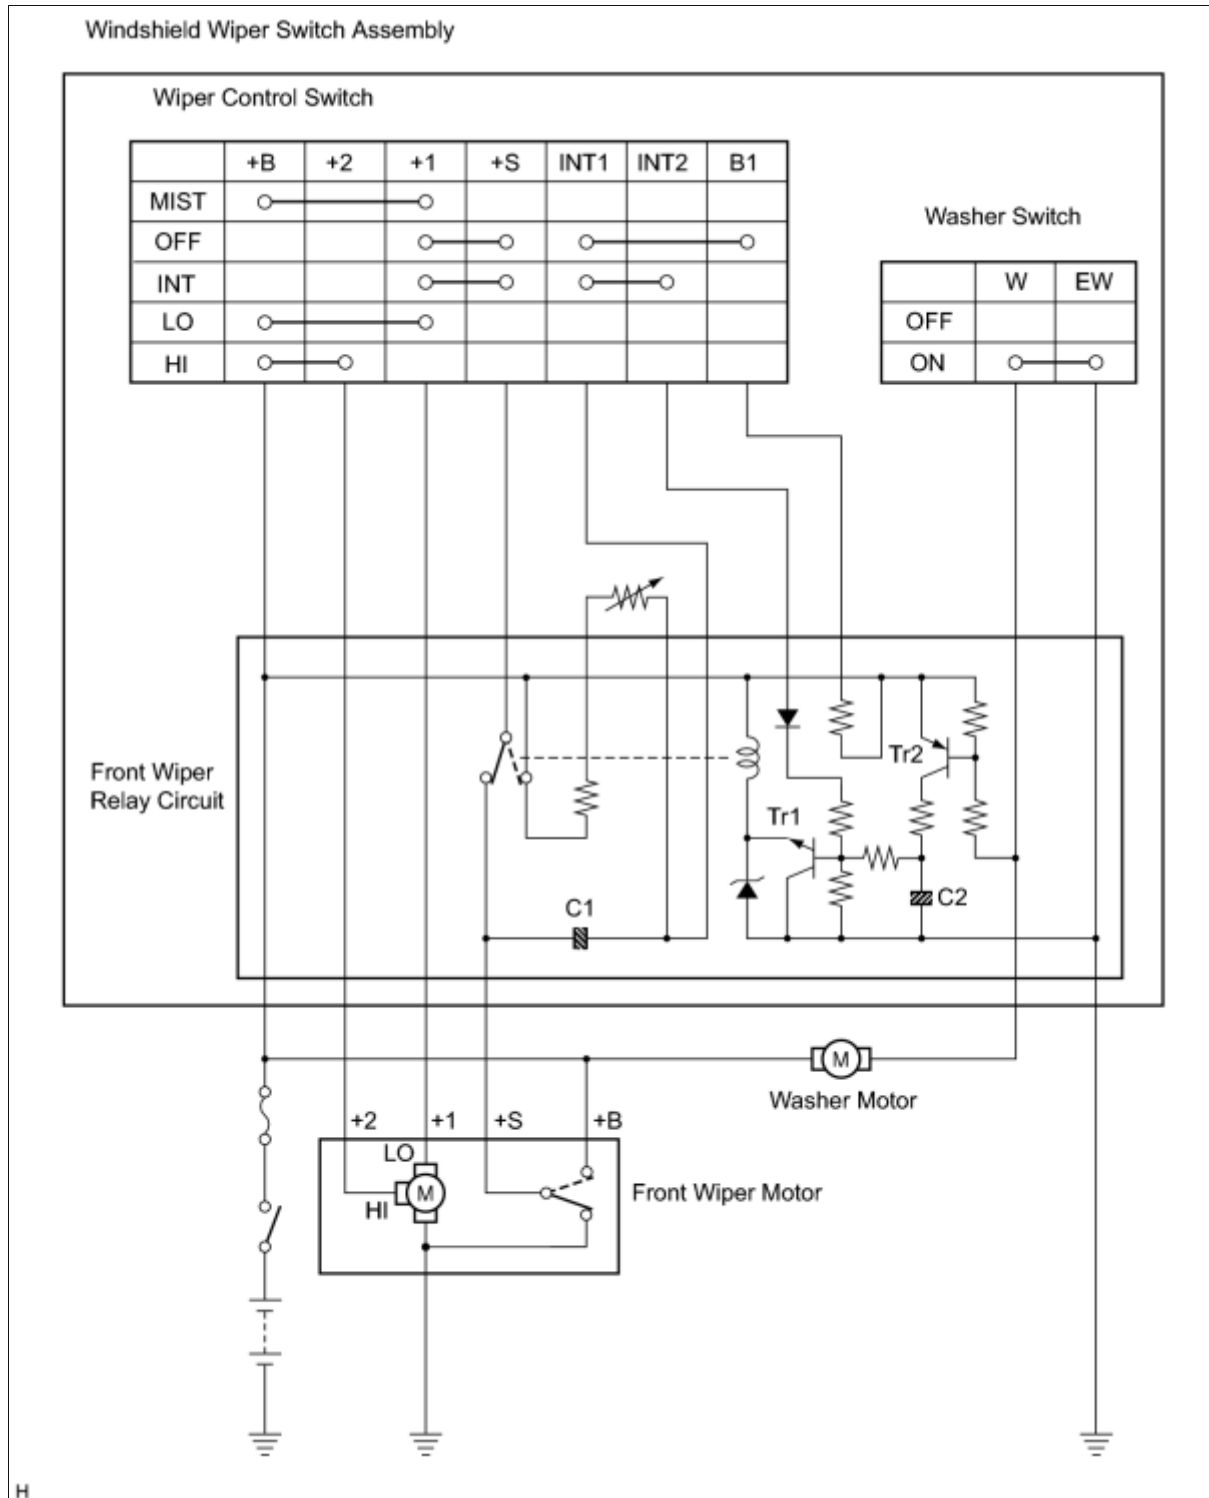

Last Modified: 7-13-2007		1.6 U
Service Category: Vehicle Exterior		Section: Wiper/Washer
Model Year: 2008	Model: ES350	Doc ID: RM000000ZCO001X
Title: WIPER AND WASHER: WIPER AND WASHER SYSTEM (w/o Rain Sensor): SYSTEM DIAGRAM (2008 ES350)		

## SYSTEM DIAGRAM

H