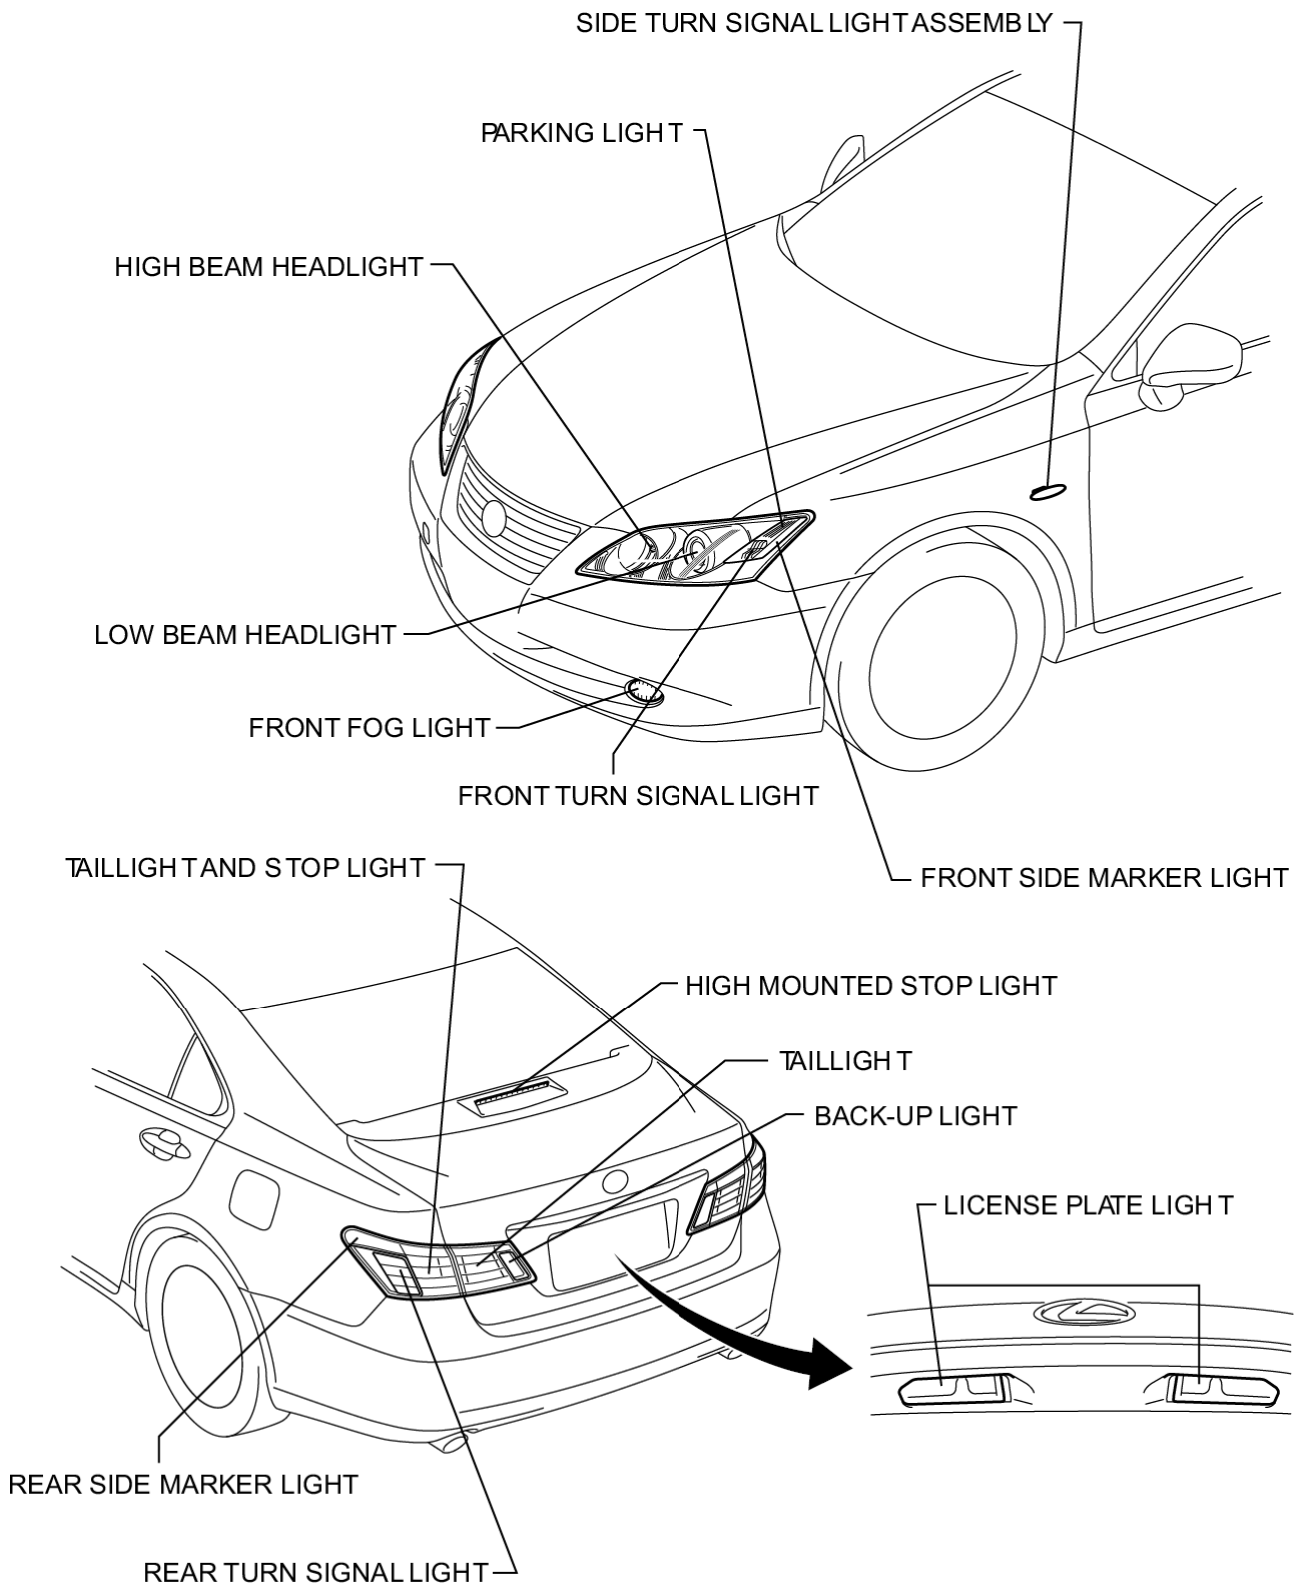

Last Modified: 7-13-2007		1.6 R
Service Category: Vehicle Exterior	Section: Lighting (ext)	
Model Year: 2008	Model: ES350	Doc ID: RM000002F39002X
Title: LIGHTING: LIGHTING SYSTEM: PARTS LOCATION (2008 ES350)		

[PARTS LOCATION](#)

[ILLUSTRATION](#)

H

ILLUSTRATION

H

ILLUSTRATION

PERSONAL LIGHT ASSEMBLY

ENGINE ROOM J/B ASSEMBLY