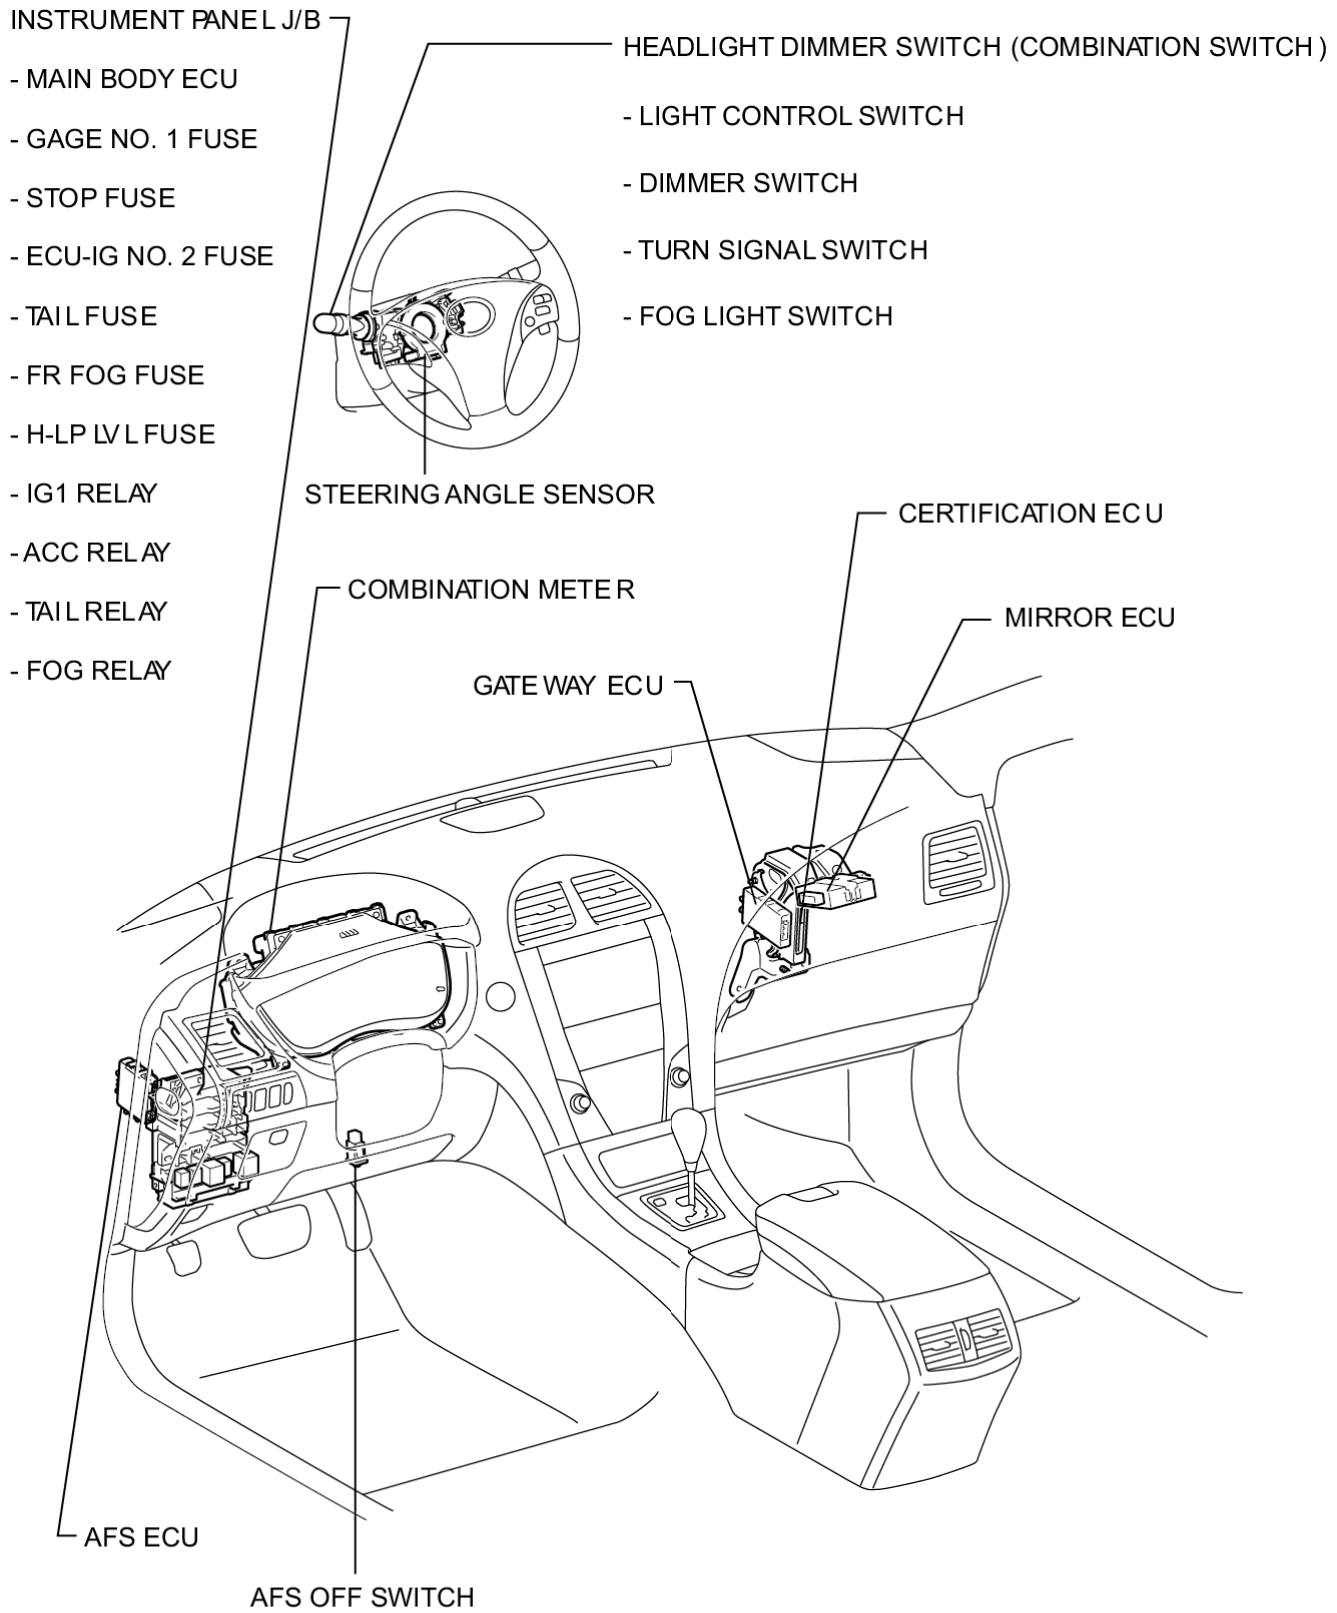

Last Modified: 7-13-2007		1.6 R
Service Category: Vehicle Exterior	Section: Lighting (ext)	
Model Year: 2008	Model: ES350	Doc ID: RM000002F39002X
Title: LIGHTING: LIGHTING SYSTEM: PARTS LOCATION (2008 ES350)		

[PARTS LOCATION](#)

[ILLUSTRATION](#)

H

ILLUSTRATION

H

ILLUSTRATION

PERSONAL LIGHT ASSEMBLY

ENGINE ROOM J/B ASSEMBLY

- POWER DISTRIBUTOR
- H-LP (LL) FUSE
- H-LP (RL) FUSE
- H-LP (LH) FUSE
- H-LP (RH) FUSE

H

ILLUSTRATION

ILLUSTRATION

H

ILLUSTRATION