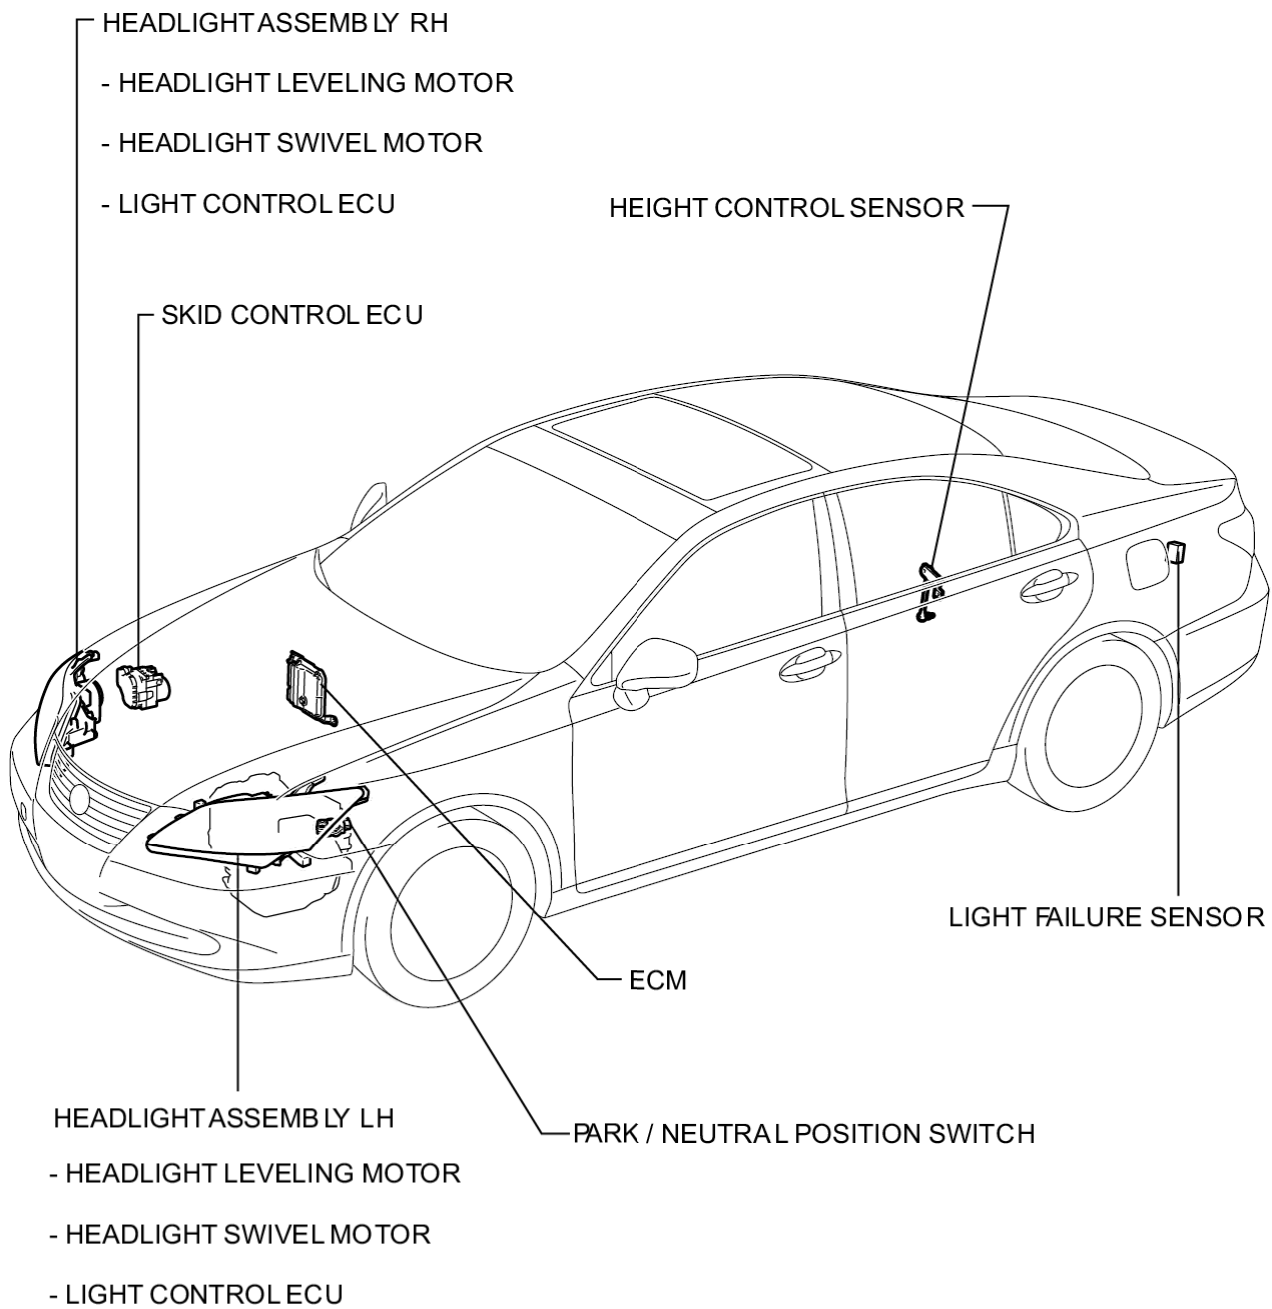

Last Modified: 7-13-2007		1.6 R
Service Category: Vehicle Exterior	Section: Lighting (ext)	
Model Year: 2008	Model: ES350	Doc ID: RM000002F39002X
Title: LIGHTING: LIGHTING SYSTEM: PARTS LOCATION (2008 ES350)		

[PARTS LOCATION](#)

[ILLUSTRATION](#)

H

ILLUSTRATION

H

ILLUSTRATION

PERSONAL LIGHT ASSEMBLY

ENGINE ROOM J/B ASSEMBLY