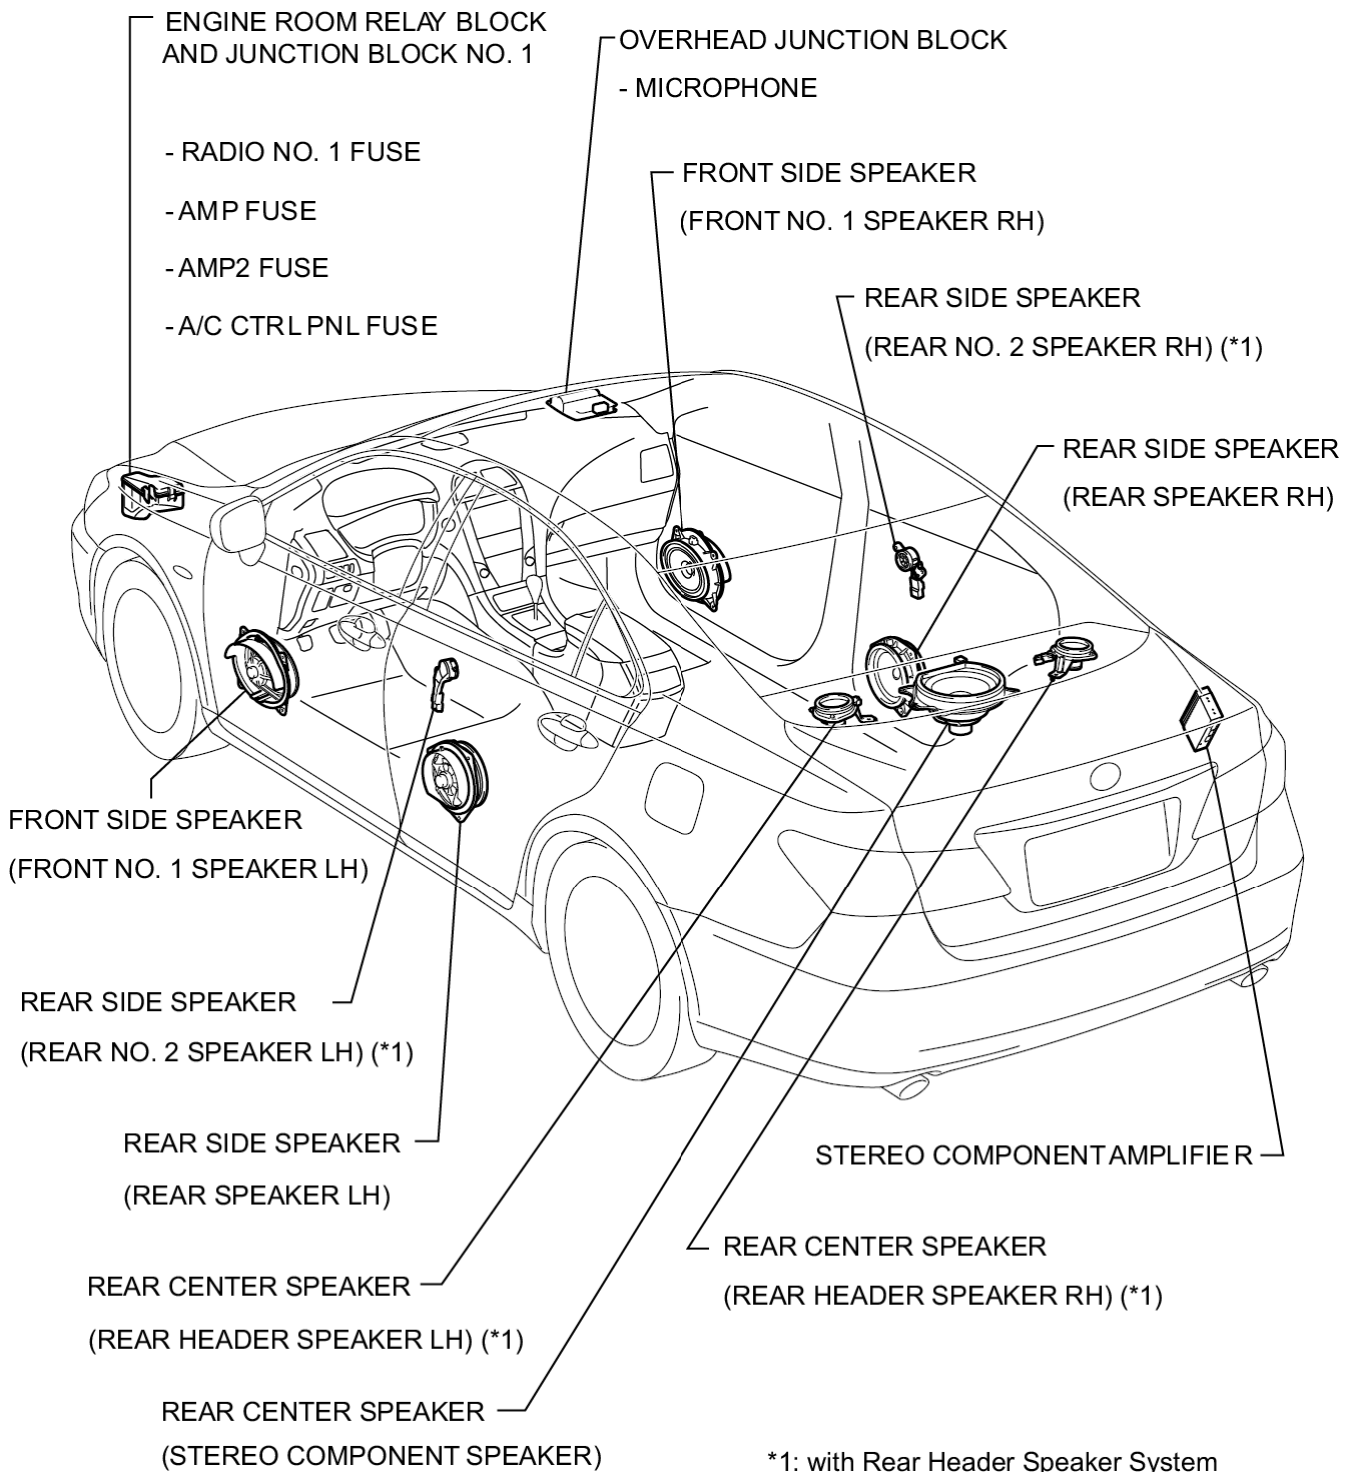

Last Modified: 7-13-2007		1.6 R
Service Category: Audio/Visual/Telematics		Section: Navigation/Multi Info Display
Model Year: 2008	Model: ES350	Doc ID: RM0000011BP01JX
Title: NAVIGATION: NAVIGATION SYSTEM: PARTS LOCATION (2008 ES350)		

PARTS LOCATION

ILLUSTRATION

ILLUSTRATION