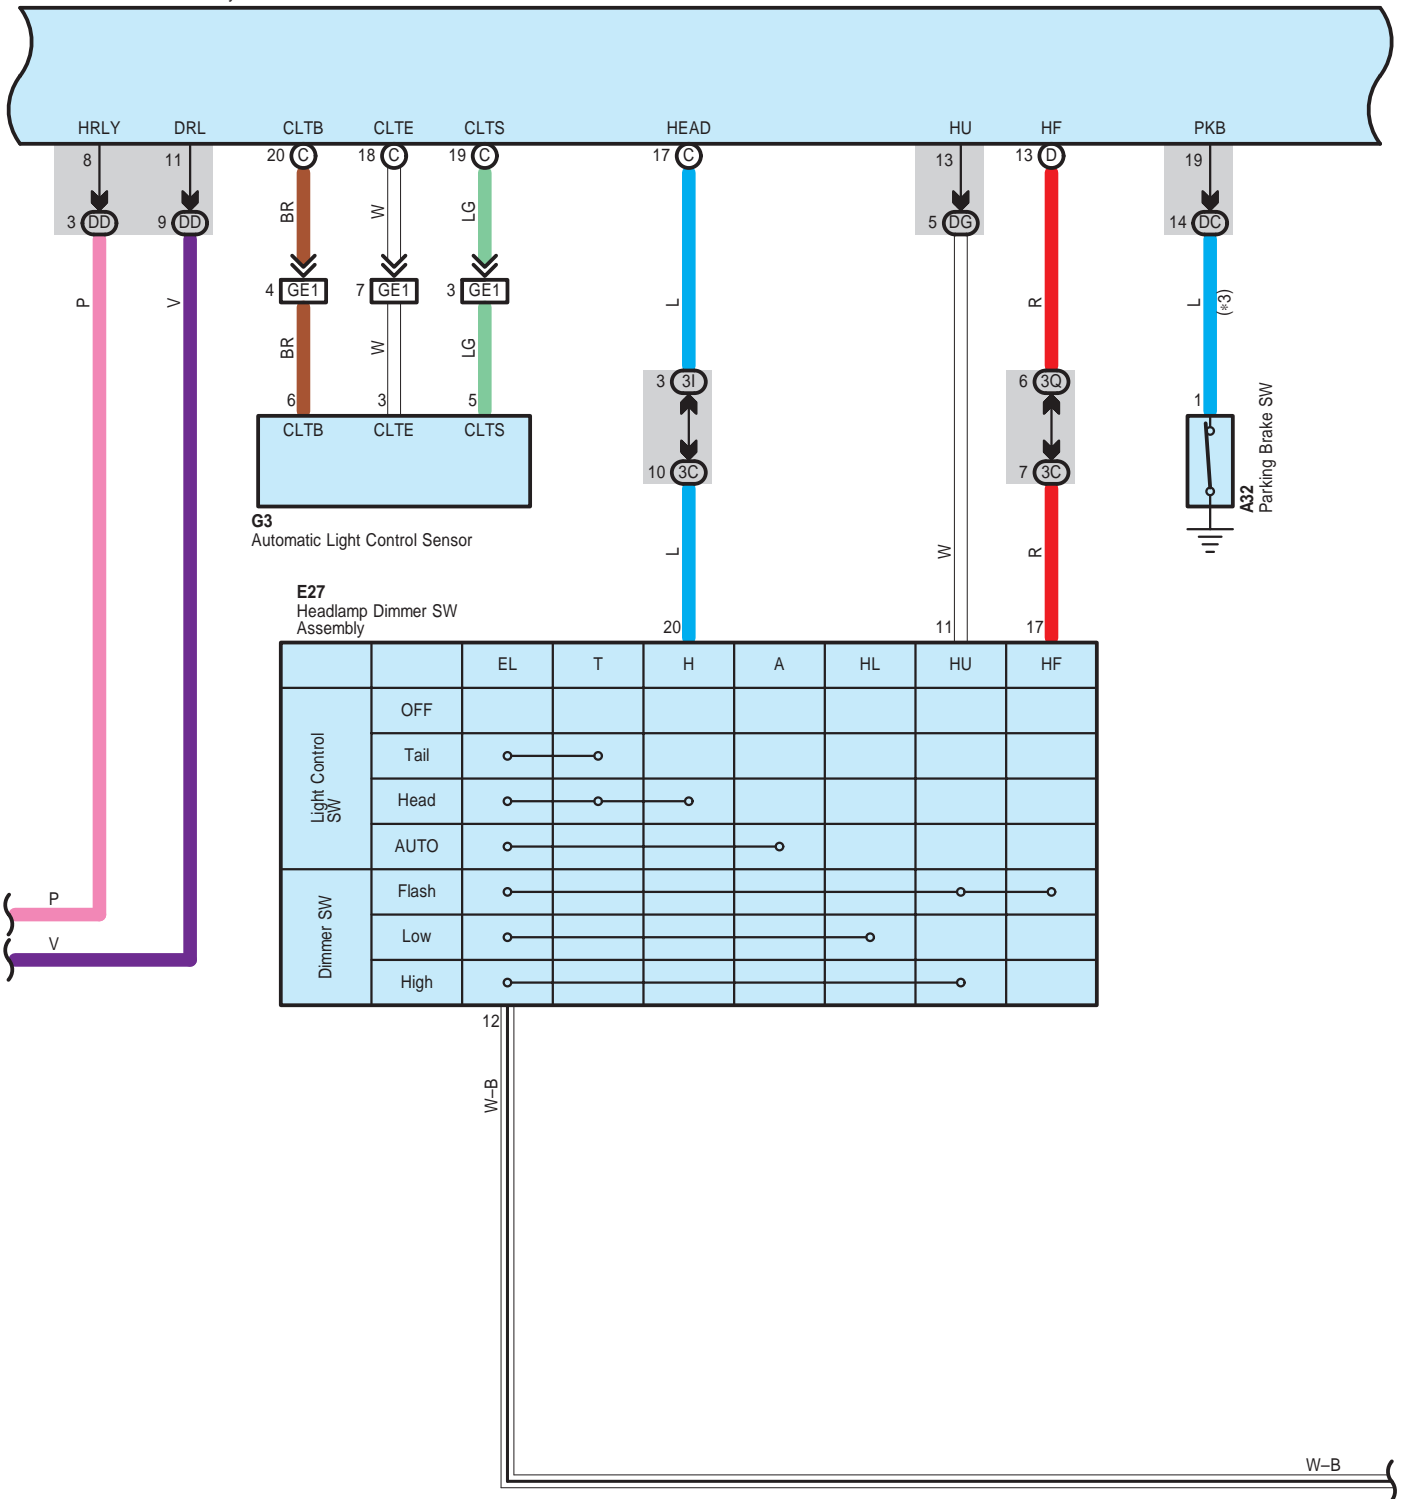

Headlight

E59(B), E60(C), E61(D)
Main Body ECU

Headlight

* 3 : w/ Daytime Running Light

E59(B), E60(C), E61(D)
Main Body ECU

Headlight

Headlight

A 10
Black

A 14
Black

A 15
Gray

A 16
Black

A 17
Black

A 18
Gray

A 19
Black

A 26
Blue

A 32
White

B 9
Black

B 12
Black

E 19
White

E 27
White

E 34
Blue

Headlight