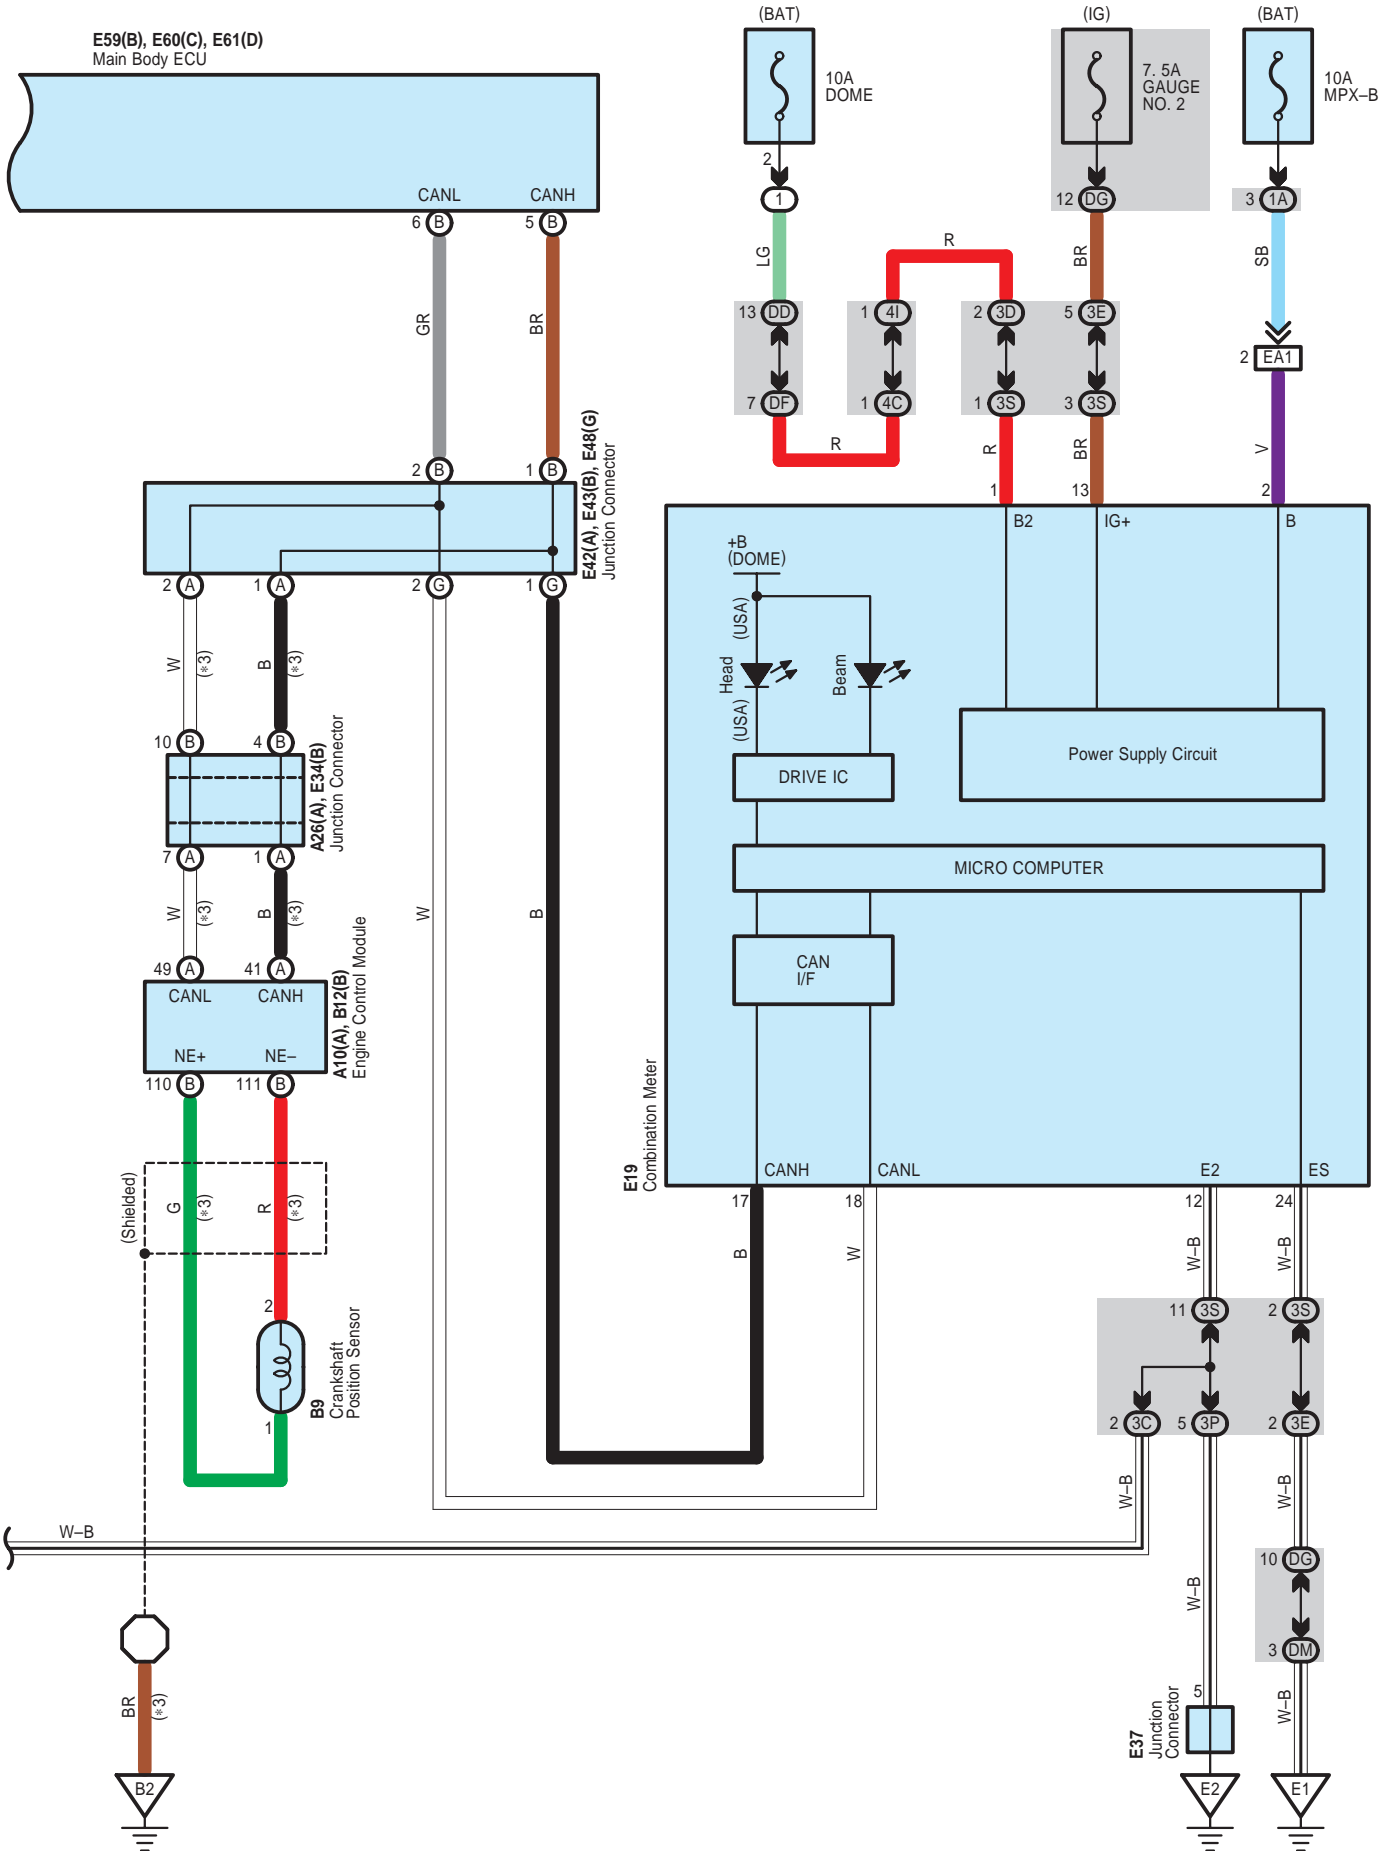

Headlight

E59(B), E60(C), E61(D)
Main Body ECU

Headlight

* 3 : w/ Daytime Running Light

E59(B), E60(C), E61(D)
Main Body ECU

Headlight

Headlight

A 10
Black

A 14
Black

A 15
Gray

A 16
Black

A 17
Black

A 18
Gray

A 19
Black

A 26
Blue

A 32
White

B 9
Black

B 12
Black

E 19
White

E 27
White

E 34
Blue

Headlight