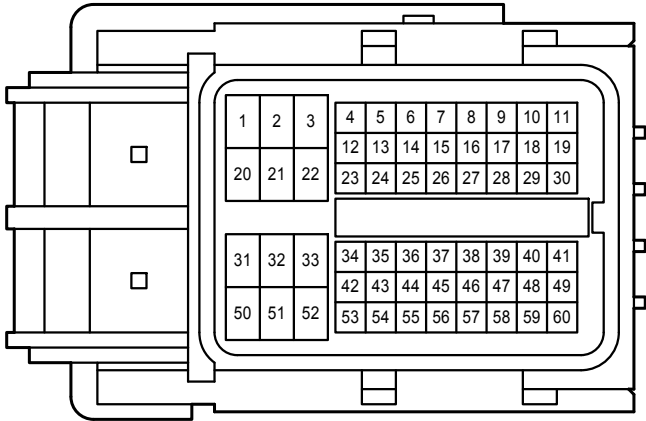

Headlight

E59(B), E60(C), E61(D)
Main Body ECU

Headlight

* 3 : w/ Daytime Running Light

E59(B), E60(C), E61(D)
Main Body ECU

Headlight

Headlight

A 10
Black

A 14
Black

A 15
Gray

A 16
Black

A 17
Black

A 18
Gray

A 19
Black

A 26
Blue

A 32
White