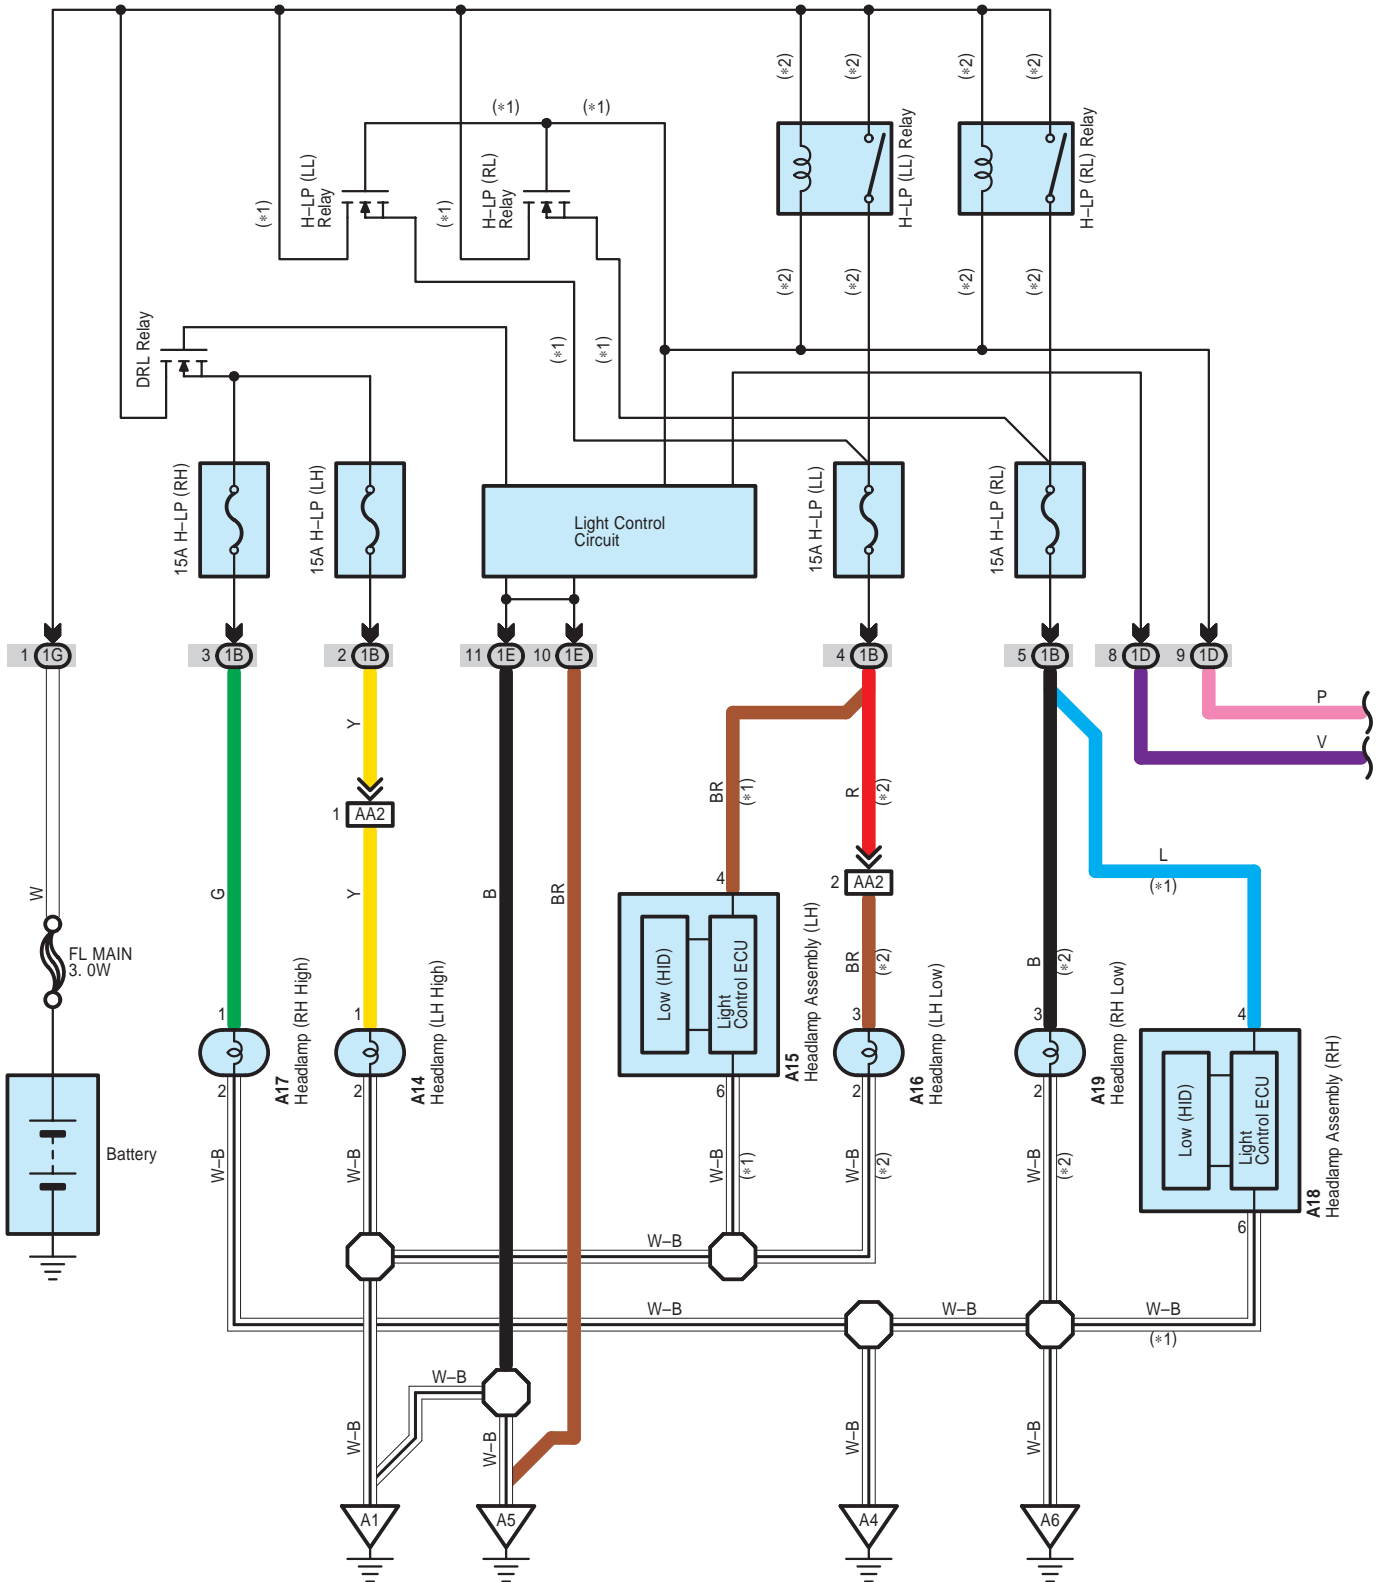

Headlight

E59(B), E60(C), E61(D)
Main Body ECU

Headlight

* 3 : w/ Daytime Running Light

E59(B), E60(C), E61(D)
Main Body ECU

Headlight

Headlight

A 10
Black

A 14
Black

A 15
Gray

A 16
Black

A 17
Black

A 18
Gray

A 19
Black

A 26
Blue

A 32
White

B 9
Black

B 12
Black

E 19
White

E 27
White

E 34
Blue

Headlight