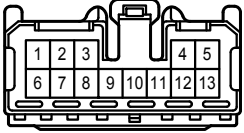

Door Lock Control

M 11
Blue