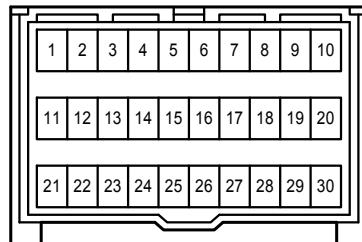

Door Lock Control

E 6
Yellow