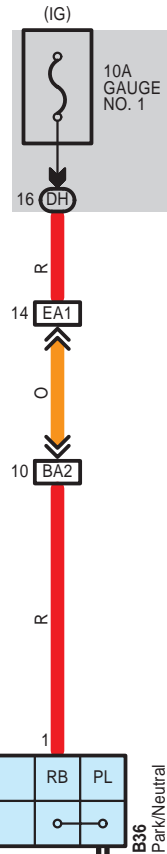

# Door Lock Control

E59(B), E60(C), E61(D)  
Main Body ECU

# Door Lock Control

**E6(A), L1(B), (C)**  
Airbag Sensor Assembly Center

**A36**  
Skid Control ECU with Actuator

# Door Lock Control

\* 1 : w/ Rear Side Airbag  
 \* 2 : w/o Rear Side Airbag

Door Lock Control

A 10  
Black

A 26  
Blue

A 36  
Black

B 12  
Black

B 36  
Gray