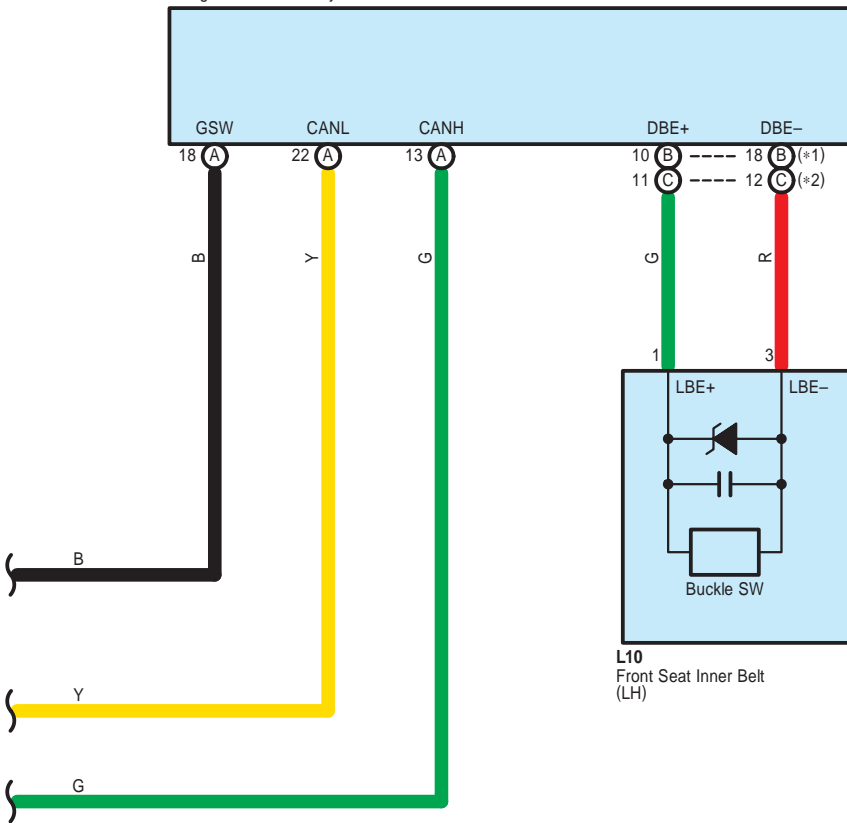

# Door Lock Control

E59(B), E60(C), E61(D)  
Main Body ECU

# Door Lock Control

# Door Lock Control

**E6(A), L1(B), (C)**  
Airbag Sensor Assembly Center

**A36**  
Skid Control ECU with Actuator