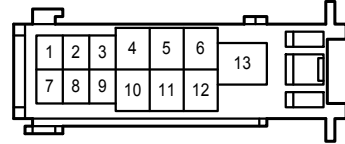

Door Lock Control

DO
White

BA2

Black White