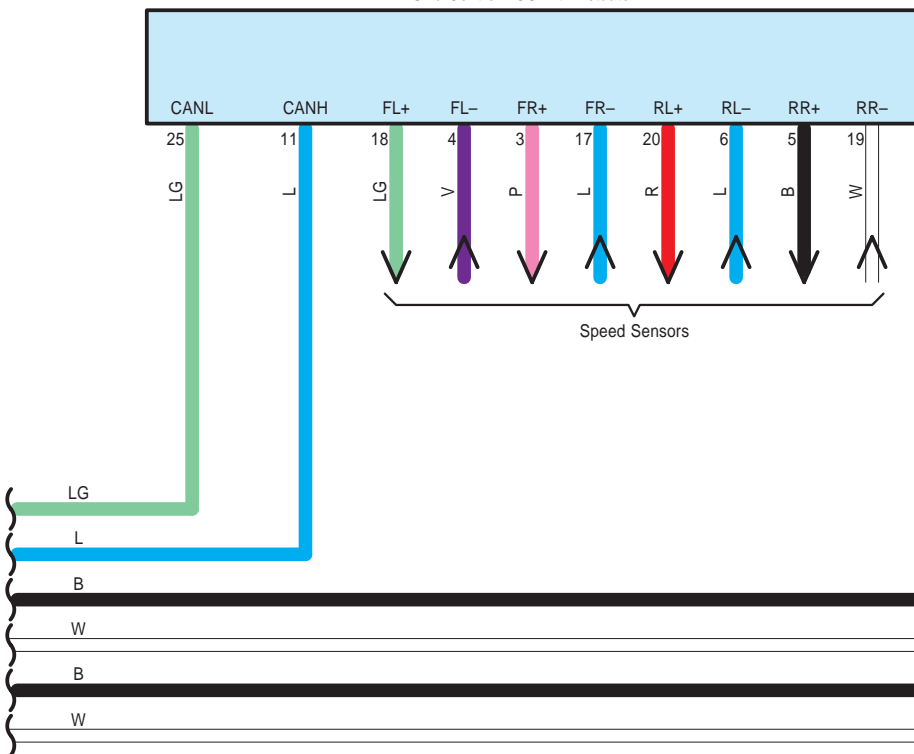

# Door Lock Control

# Door Lock Control

**E6(A), L1(B), (C)**  
Airbag Sensor Assembly Center

**A36**  
Skid Control ECU with Actuator