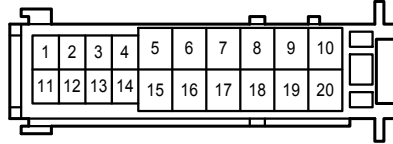

Door Lock Control

DM
White

BA2

Black White