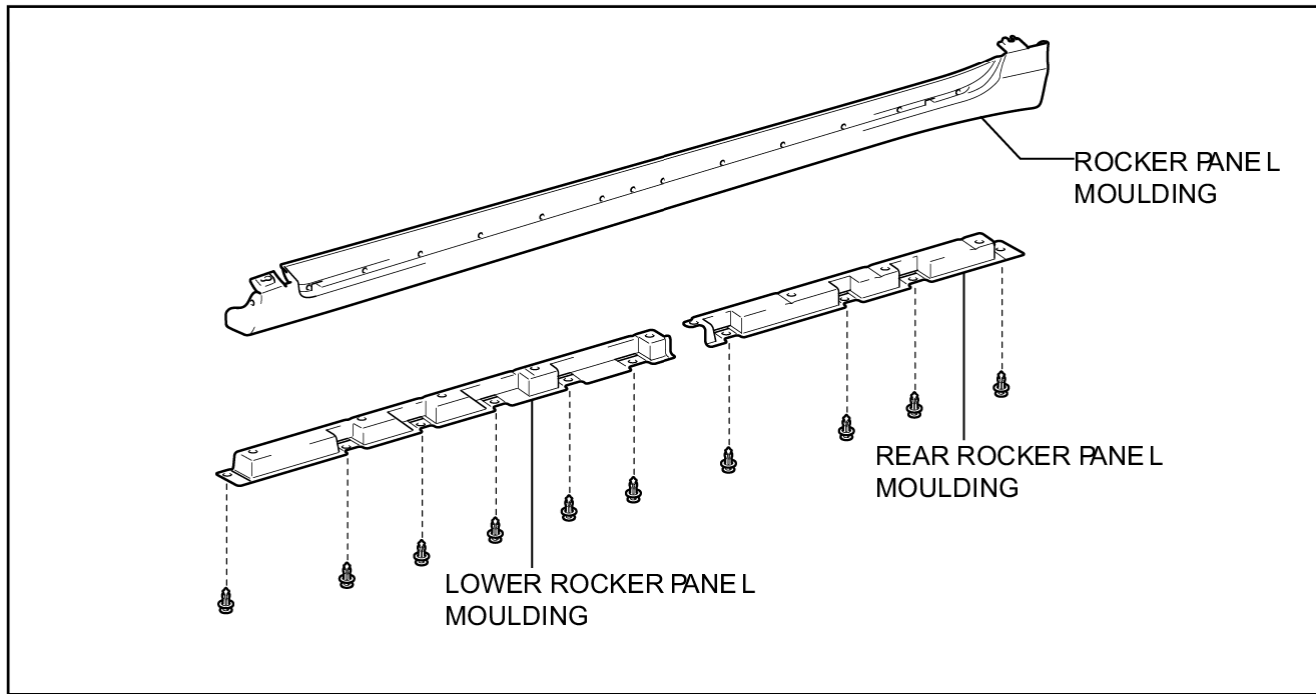

Last Modified: 7-13-2007		1.6 K
Service Category: Vehicle Exterior	Section: Exterior Panels/Trim	
Model Year: 2008	Model: ES350	Doc ID: RM000002D92002X
Title: EXTERIOR: ROCKER PANEL MOULDING: COMPONENTS (2008 ES350)		

COMPONENTS

ILLUSTRATION

P