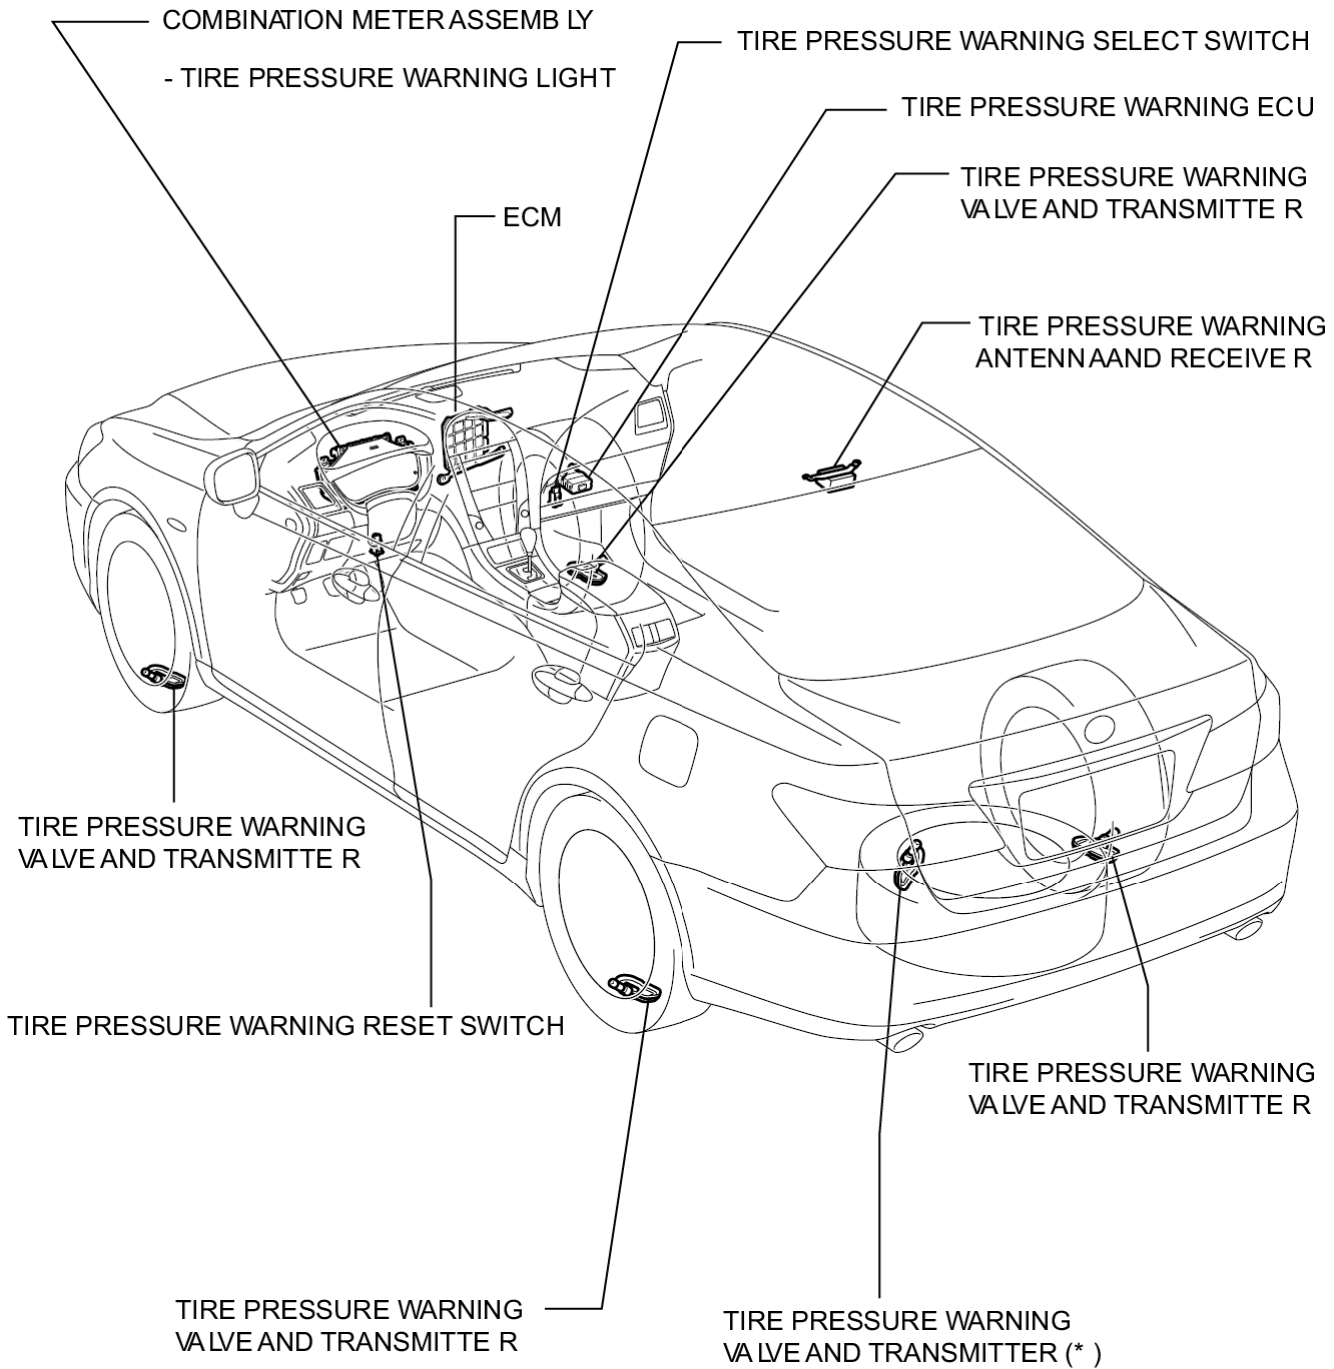

Last Modified: 7-13-2007		1.6 R
Service Category: Suspension	Section: Tire Pressure Monitoring	
Model Year: 2008	Model: ES350	Doc ID: RM000000XML013X
Title: TIRE AND WHEEL: TIRE PRESSURE WARNING SYSTEM: PARTS LOCATION (2008 ES350)		

[PARTS LOCATION](#)

[ILLUSTRATION](#)

*: GROUND SPARE TIRE

H