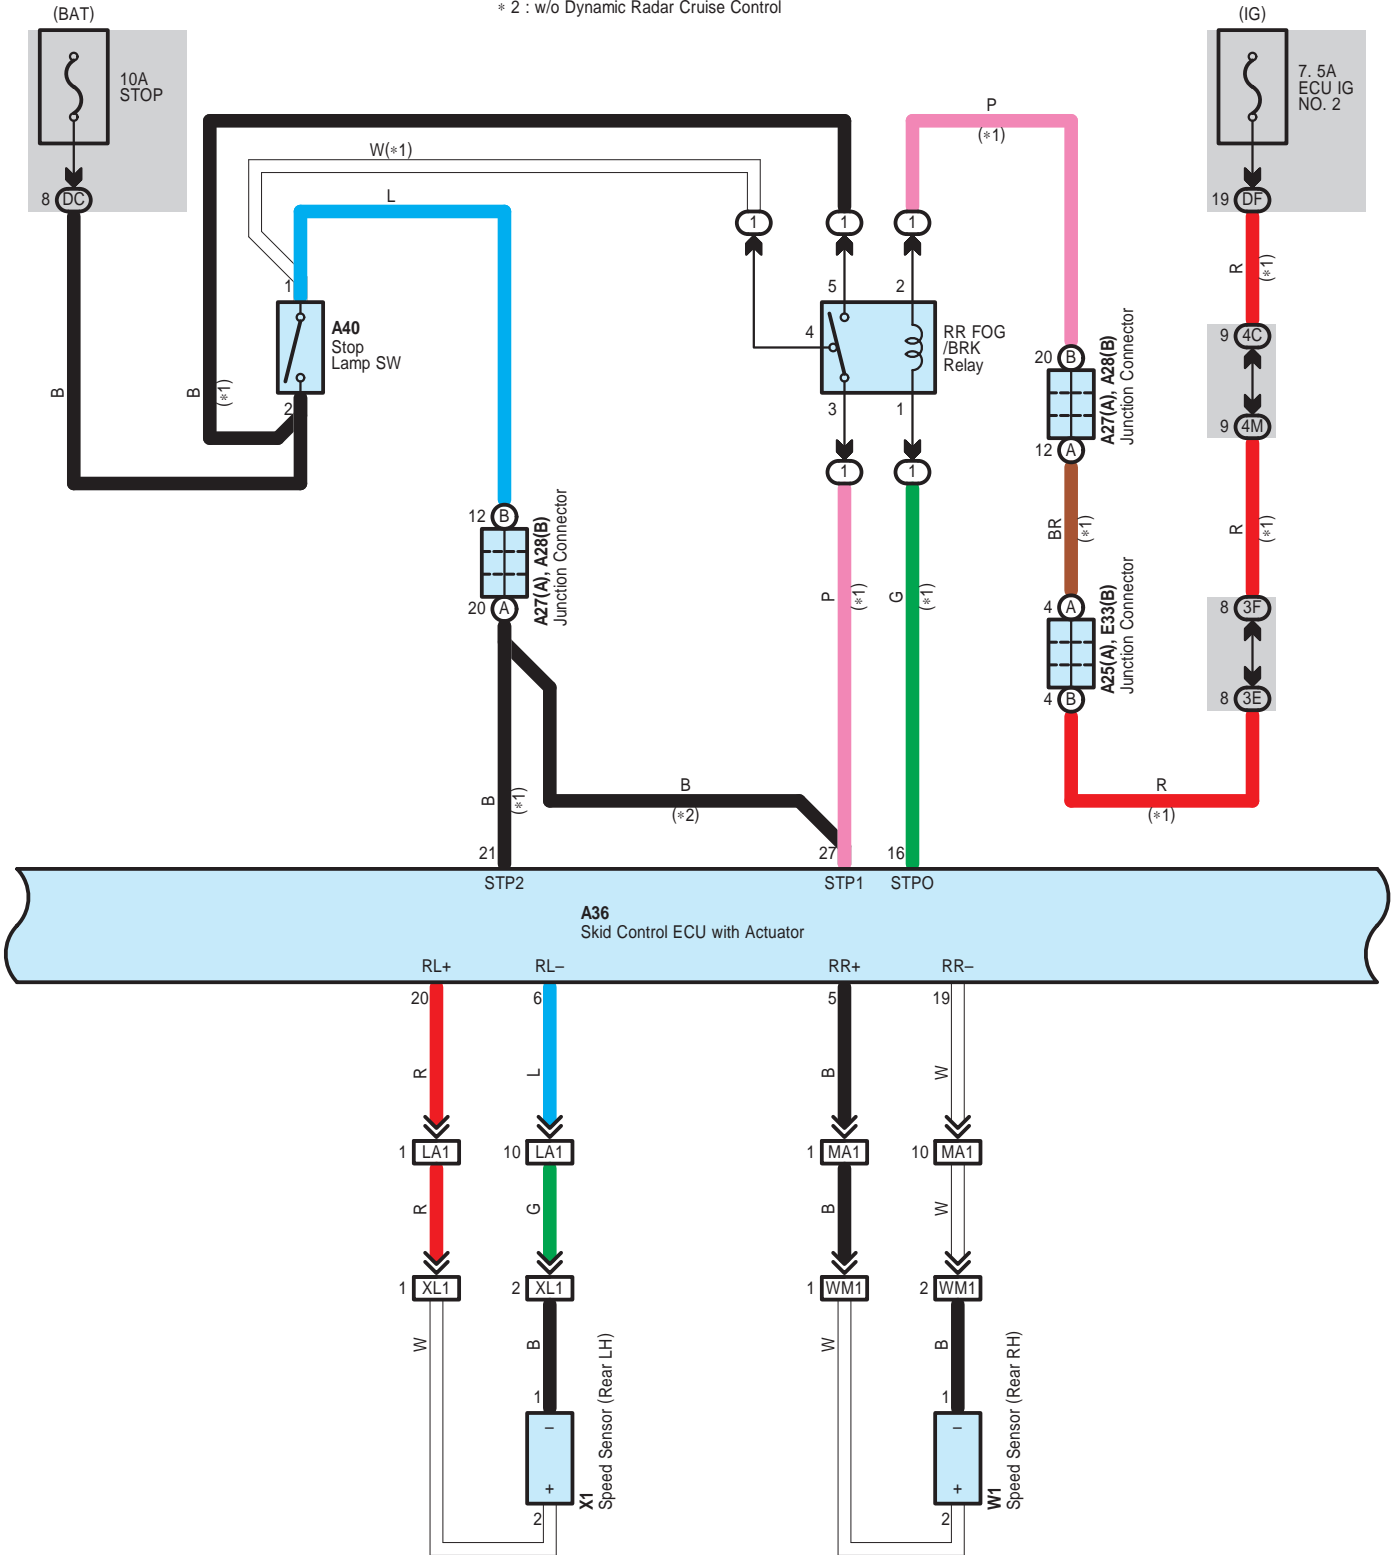

ABS , TRAC , VSC

\* 1 : w/ Dynamic Radar Cruise Control  
 \* 2 : w/o Dynamic Radar Cruise Control

A 10  
Black

A 25  
Black

A 26  
Blue

A 27  
White

A 28  
White

A 36  
Black