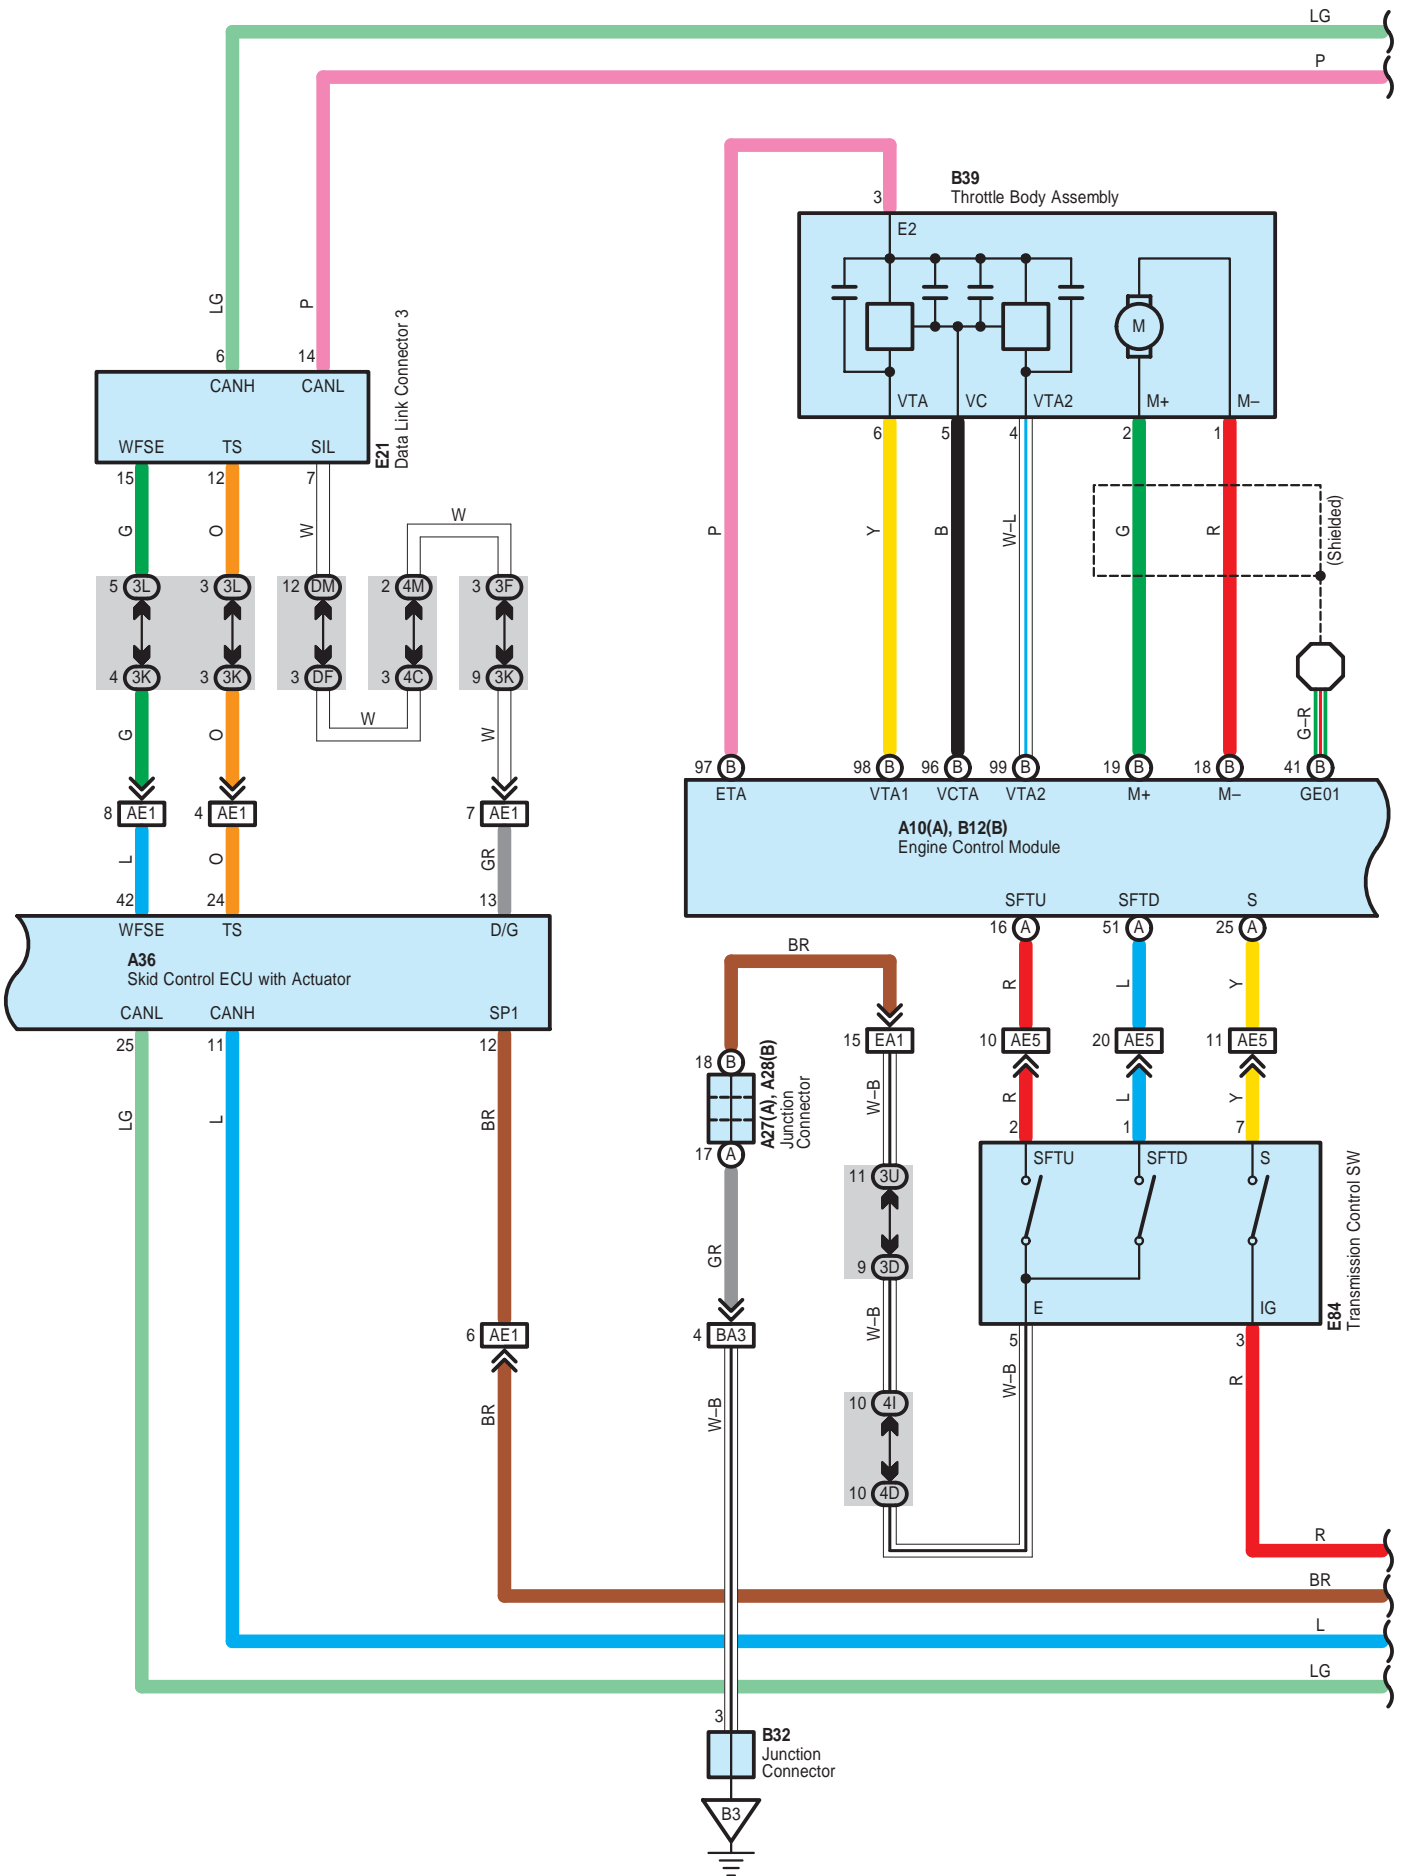

ABS , TRAC , VSC

\* 1 : w/ Dynamic Radar Cruise Control  
 \* 2 : w/o Dynamic Radar Cruise Control

A 10  
Black

A 25  
Black

A 26  
Blue

A 27  
White

A 28  
White

A 36  
Black

A 38  
Black

A 39  
Gray

A 40  
Blue

B 9  
Black

B 12  
Black

B 32  
Gray

B 36  
Gray

B 39  
Black

EA1  
White

EE1  
White

LA1  
Black

MA1  
Black

WM1  
Gray

XL1  
Gray