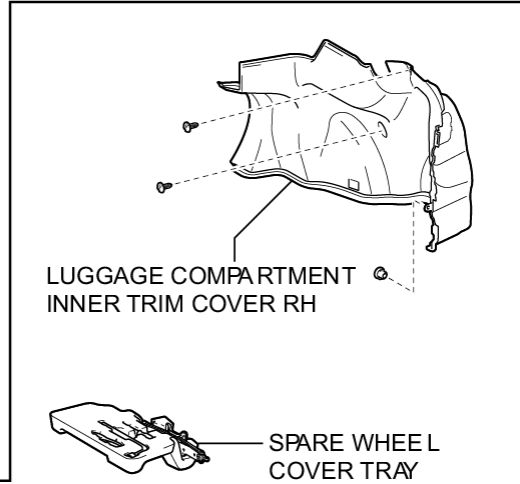

Last Modified: 7-13-2007		1.6 K
Service Category: Vehicle Exterior	Section: Exterior Panels/Trim	
Model Year: 2008	Model: ES350	Doc ID: RM000002DBJ002X
Title: EXTERIOR: REAR BUMPER: COMPONENTS (2008 ES350)		

COMPONENTS

ILLUSTRATION

with Intuitive Parking Assist System:

N*m (kgf*cm, ft.*lbf): Specified torque

P

ILLUSTRATION

with Intuitive Parking Assist System:

P