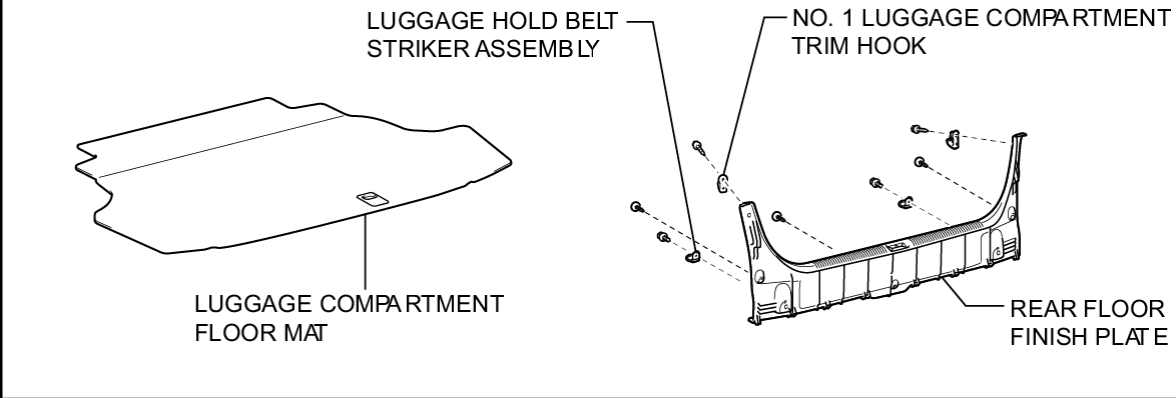

Last Modified: 7-13-2007		1.6 K
Service Category: Vehicle Exterior	Section: Exterior Panels/Trim	
Model Year: 2008	Model: ES350	Doc ID: RM000002DBJ002X
Title: EXTERIOR: REAR BUMPER: COMPONENTS (2008 ES350)		

COMPONENTS

ILLUSTRATION

with Intuitive Parking Assist System:

N*m (kgf*cm, ft.*lbf): Specified torque

P

ILLUSTRATION

with Intuitive Parking Assist System:

P