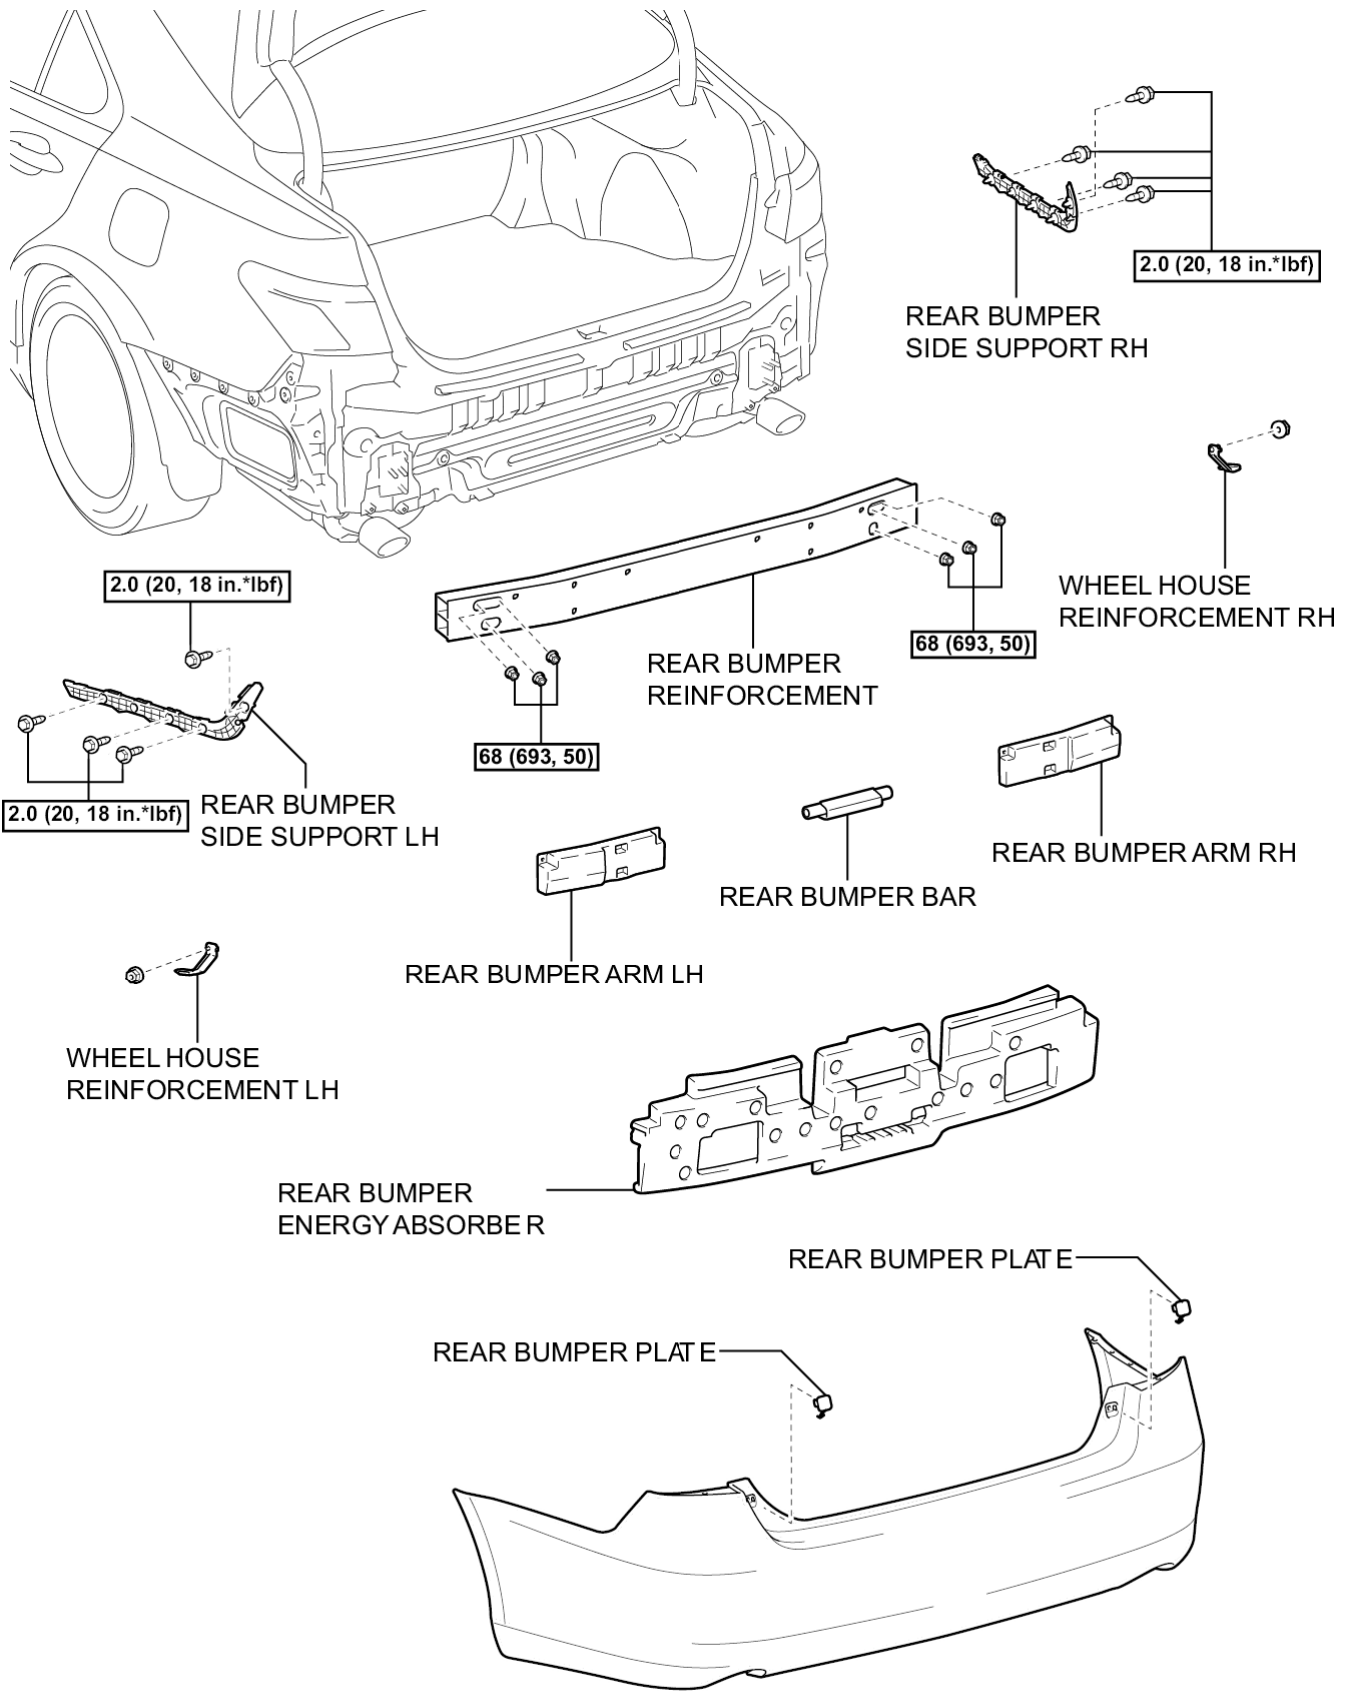

N*m (kgf*cm, ft.*lbf): Specified torque