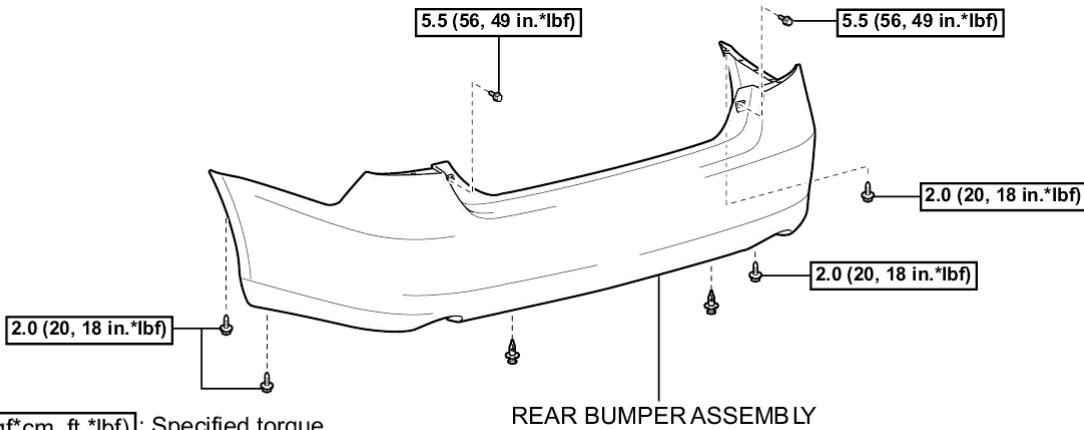

Last Modified: 7-13-2007		1.6 K
Service Category: Vehicle Exterior	Section: Exterior Panels/Trim	
Model Year: 2008	Model: ES350	Doc ID: RM000002DBJ002X
Title: EXTERIOR: REAR BUMPER: COMPONENTS (2008 ES350)		

COMPONENTS

ILLUSTRATION

with Intuitive Parking Assist System:

N*m (kgf*cm, ft.*lbf): Specified torque

P

ILLUSTRATION

with Intuitive Parking Assist System:

P

ILLUSTRATION

N*m (kgf*cm, ft.*lbf): Specified torque