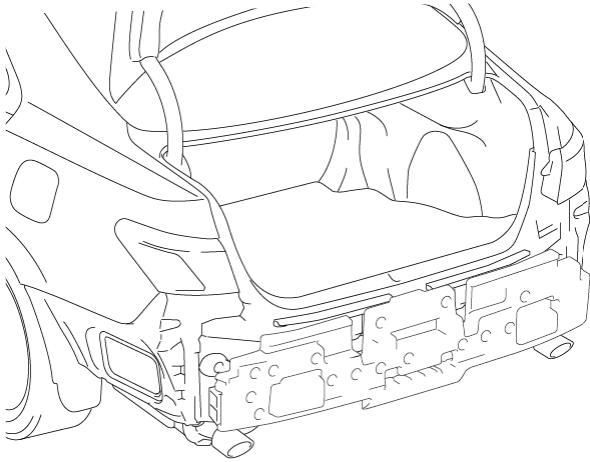

Last Modified: 7-13-2007		1.6 K
Service Category: Vehicle Exterior	Section: Exterior Panels/Trim	
Model Year: 2008	Model: ES350	Doc ID: RM000002DBJ002X
Title: EXTERIOR: REAR BUMPER: COMPONENTS (2008 ES350)		

COMPONENTS

ILLUSTRATION

with Intuitive Parking Assist System:

N*m (kgf*cm, ft.*lbf): Specified torque

P

ILLUSTRATION

with Intuitive Parking Assist System:

P