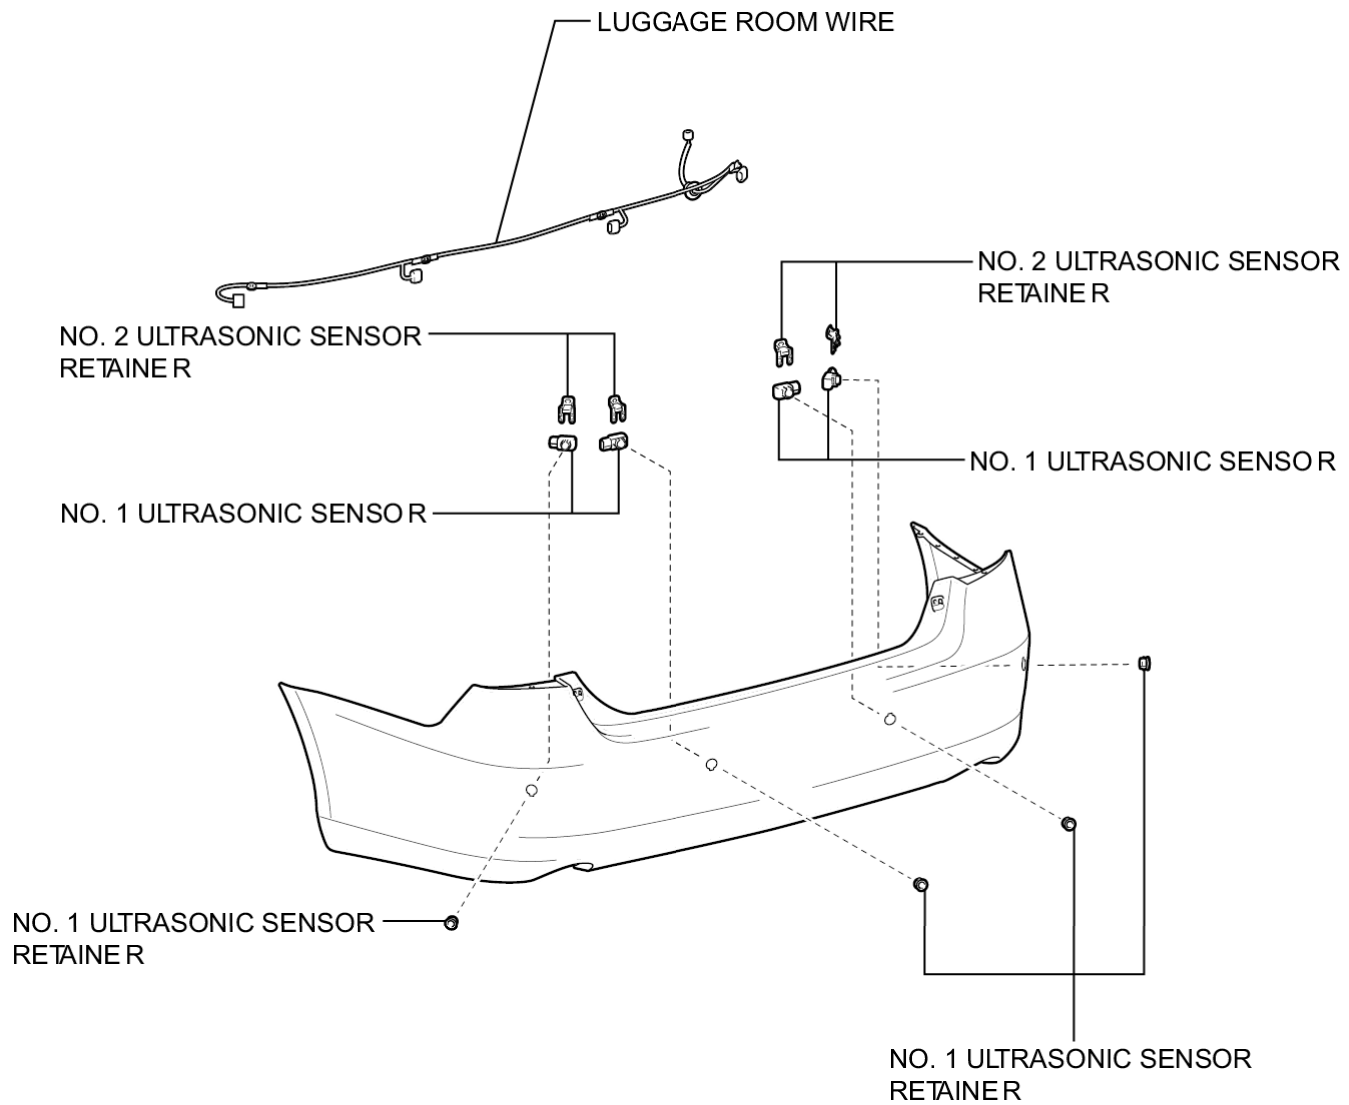

Last Modified: 7-13-2007		1.6 K
Service Category: Vehicle Exterior	Section: Exterior Panels/Trim	
Model Year: 2008	Model: ES350	Doc ID: RM000002DBJ002X
Title: EXTERIOR: REAR BUMPER: COMPONENTS (2008 ES350)		

COMPONENTS

ILLUSTRATION

with Intuitive Parking Assist System:

N*m (kgf*cm, ft.*lbf): Specified torque

P

ILLUSTRATION

with Intuitive Parking Assist System:

P

ILLUSTRATION

N*m (kgf*cm, ft.*lbf): Specified torque