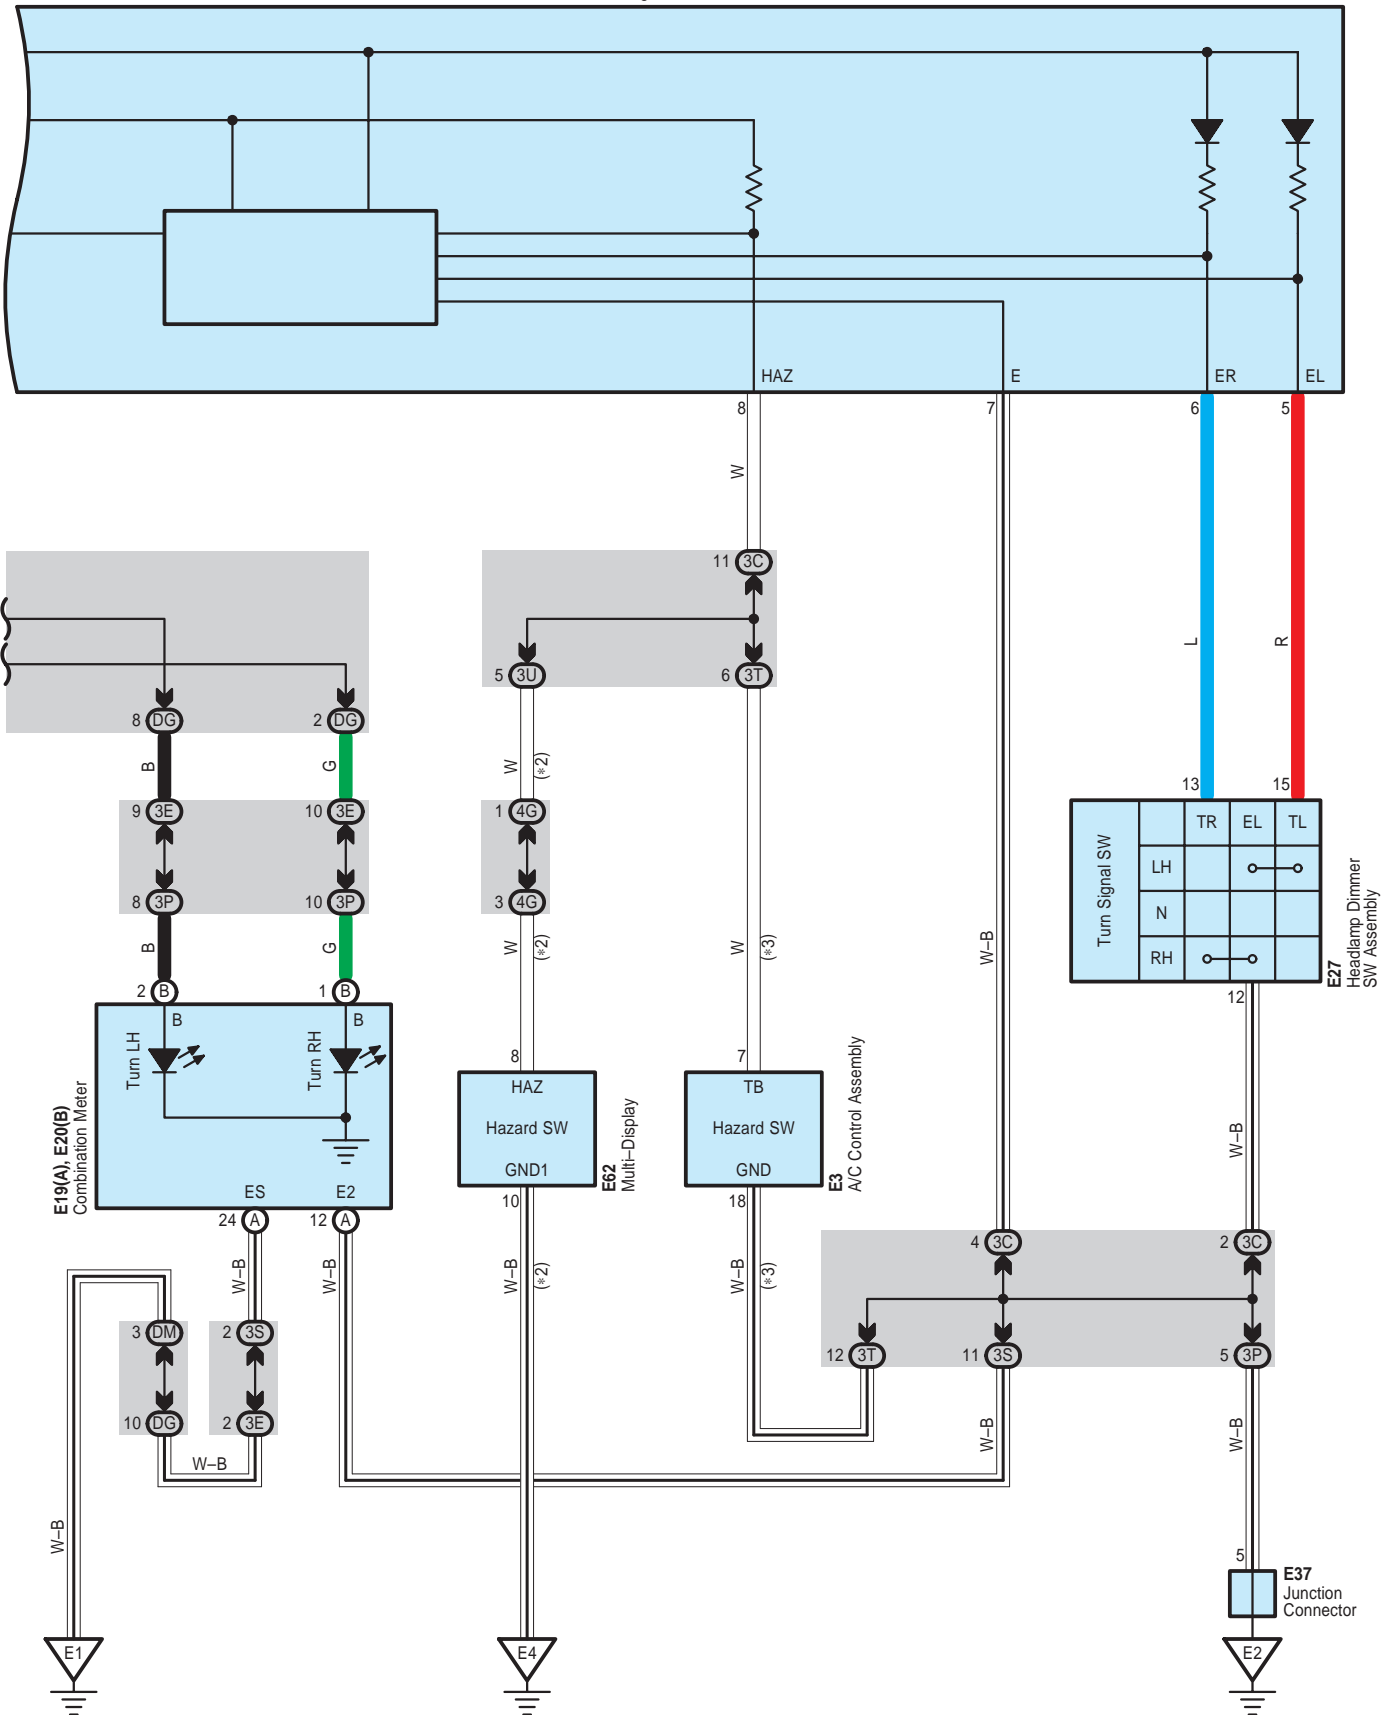

Turn Signal and Hazard Warning Light

Turn Signal and Hazard Warning Light

- * 1 : Korea, Taiwan
- * 2 : w/ LEXUS Navigation System
- * 3 : w/o LEXUS Navigation System

E85
Turn Signal Flasher

Turn Signal and Hazard Warning Light

E 20
White

E 27
White

E 37
White

E 62
White

E 85
Black

R 6
White

R 12
White

R 14
White

3C
White

3E
Gray

3P
White

3S
Gray

3T
White

3U
Gray

Turn Signal and Hazard Warning Light

4G

White

EA1

White

EL1

White

Turn Signal and Hazard Warning Light

LR1
White