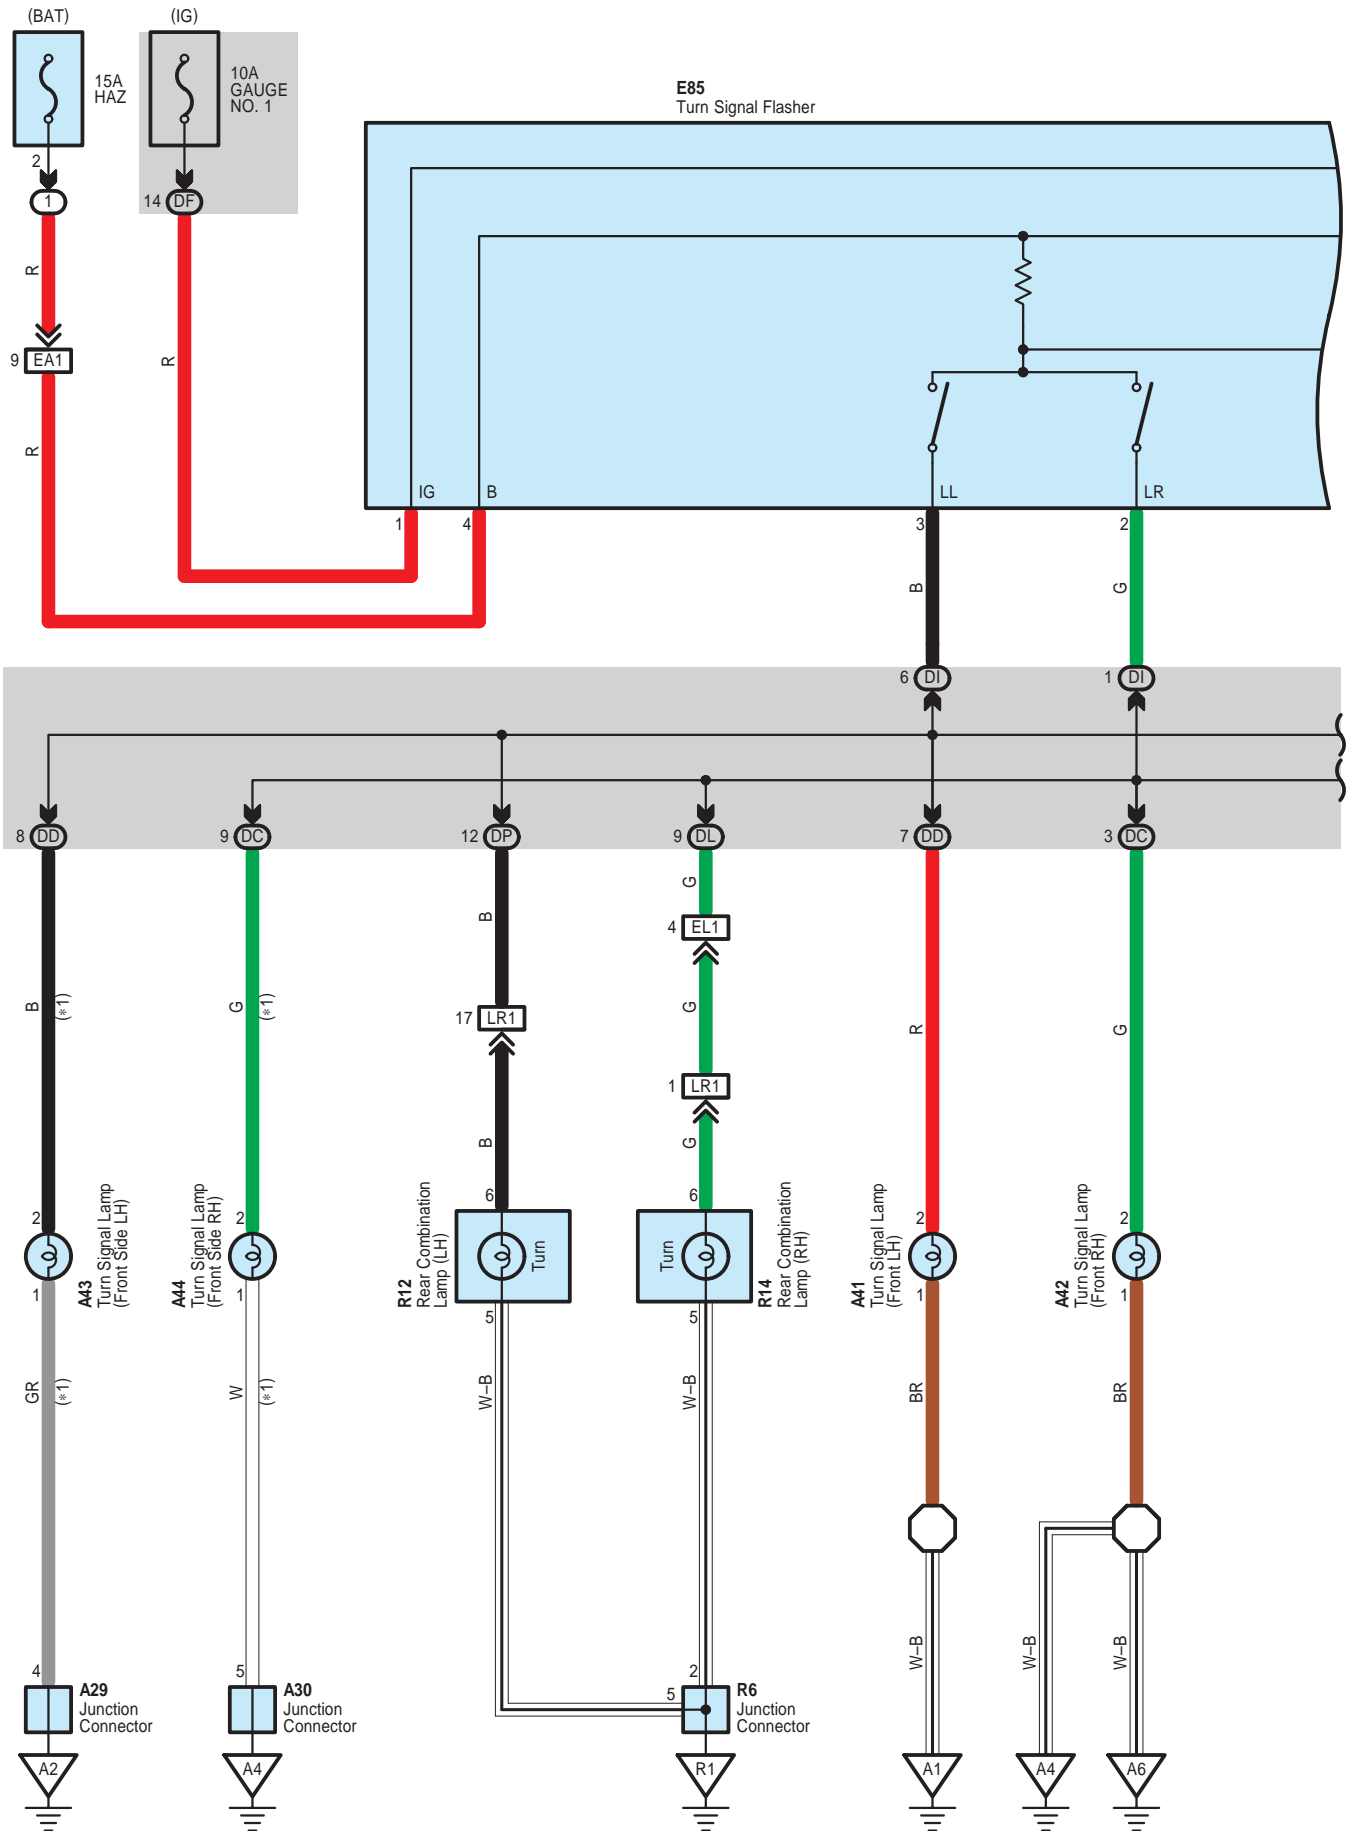

Turn Signal and Hazard Warning Light

Turn Signal and Hazard Warning Light

- * 1 : Korea, Taiwan
- * 2 : w/ LEXUS Navigation System
- * 3 : w/o LEXUS Navigation System

E85
Turn Signal Flasher

Turn Signal and Hazard Warning Light

E 20
White

E 27
White

E 37
White

E 62
White

E 85
Black

R 6
White

R 12
White

R 14
White

3C
White

3E
Gray

3P
White

3S
Gray

3T
White

3U
Gray

Turn Signal and Hazard Warning Light

4G

White

EA1

White

EL1

White

Turn Signal and Hazard Warning Light

LR1
White