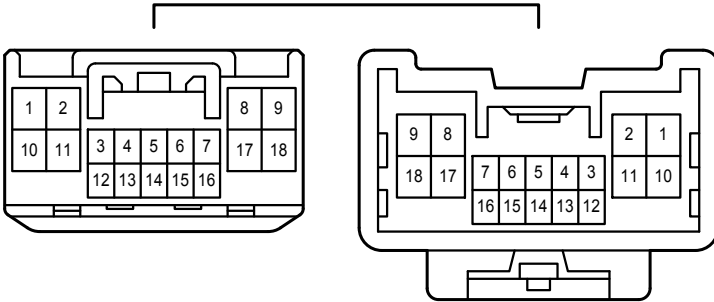

illumination

4M

White

DA

White

DD

White

DF

White

DG

White

DM

White

EA1

White

FE1

White