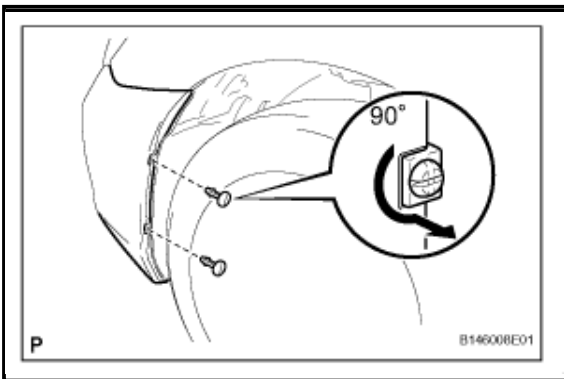

B146198E01

Front Bumper

without Dynamic Redar Cruise Control System:

with Dynamic Redar Cruise Control System:

Front Bumper

REMOVAL

1. REMOVE COOL AIR INTAKE DUCT SEAL

- a. Remove the 7 clips and cool air intake duct seal.

2. REMOVE FRONT BUMPER ASSEMBLY

- a. Put protective tape around the front bumper assembly.

- b. Using a screwdriver, turn the pin 90 degrees and remove the 2 pin hold clips.

HINT: Use the same procedures for the RH side and LH side.