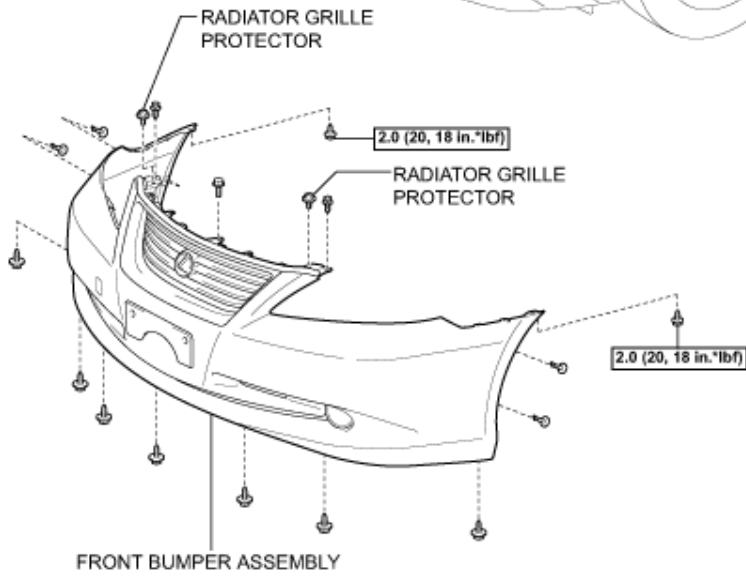

N*m (kgf*cm, ft.*lbf): Specified torque

P

B14010E01

Front Bumper