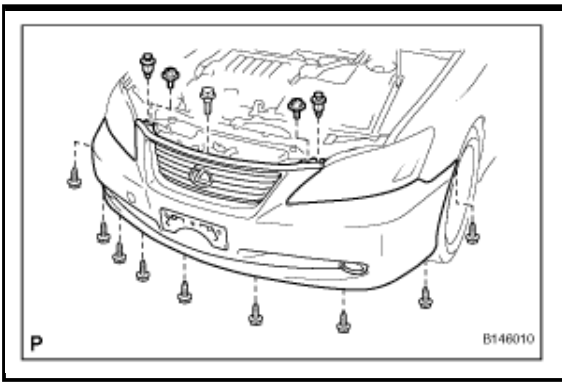

B146198E01

Front Bumper

without Dynamic Redar Cruise Control System:

with Dynamic Redar Cruise Control System:

Front Bumper

REMOVAL

1. REMOVE COOL AIR INTAKE DUCT SEAL

- a. Remove the 7 clips and cool air intake duct seal.

2. REMOVE FRONT BUMPER ASSEMBLY

- a. Put protective tape around the front bumper assembly.

- b. Using a screwdriver, turn the pin 90 degrees and remove the 2 pin hold clips.

HINT: Use the same procedures for the RH side and LH side.

c. Remove the 9 screws, 2 clips, 2 radiator grille protectors and bolt.

d. Disengage the 3 claws and disconnect the front bumper assembly as shown in the illustration.

HINT: Use the same procedures for the RH side and LH side.