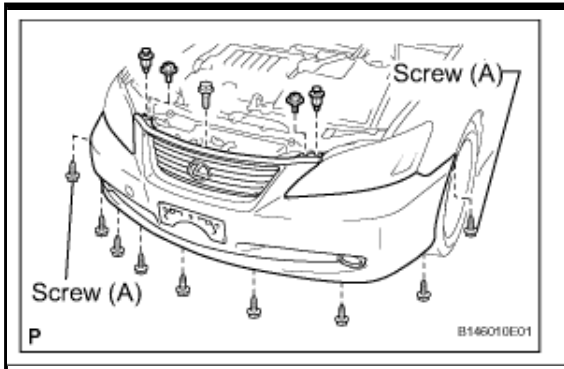

2. REMOVE FRONT BUMPER ASSEMBLY

- a. Put protective tape around the front bumper assembly.

- b. Using a screwdriver, turn the pin 90 degrees and remove the 2 pin hold clips.

HINT: Use the same procedures for the RH side and LH side.

c. Remove the 9 screws, 2 clips, 2 radiator grille protectors and bolt.

d. Disengage the 3 claws and disconnect the front bumper assembly as shown in the illustration.

HINT: Use the same procedures for the RH side and LH side.

- e. Disconnect each connector, and then remove the front bumper assembly.

INSTALLATION

1. INSTALL FRONT BUMPER ASSEMBLY

- a. Connect each connector.
b. Engage each claw.
c. Install the front bumper assembly with the 9 screws 2 clips, 2 radiator grille protectors and bolt.