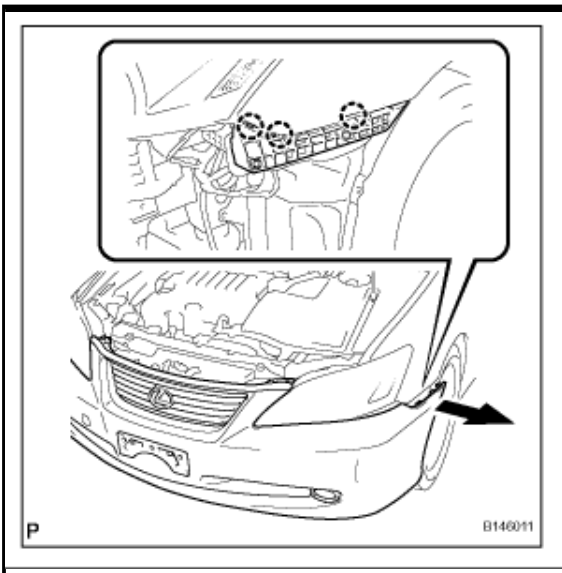

c. Remove the 9 screws, 2 clips, 2 radiator grille protectors and bolt.