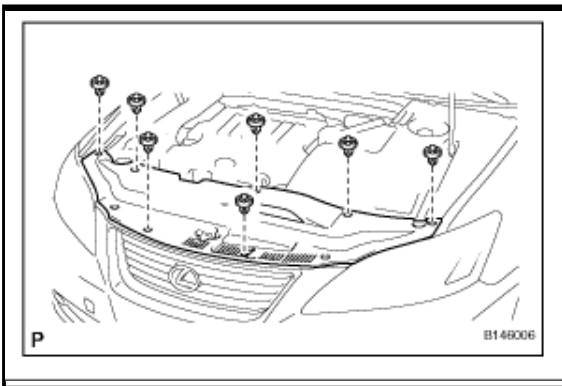

- e. Disconnect each connector, and then remove the front bumper assembly.

INSTALLATION

1. INSTALL FRONT BUMPER ASSEMBLY

- a. Connect each connector.
b. Engage each claw.
c. Install the front bumper assembly with the 9 screws 2 clips, 2 radiator grille protectors and bolt.

Torque: Screw (A)
2.0 N.m (20 kgf.cm, 18 in.lbf)

d. Install the 2 pin hold clips.

HINT: Use the same procedures for the RH side and LH side.

2. INSTALL COOL AIR INTAKE DUCT SEAL

a. Install the cool air intake duct seal with the 7 clips.