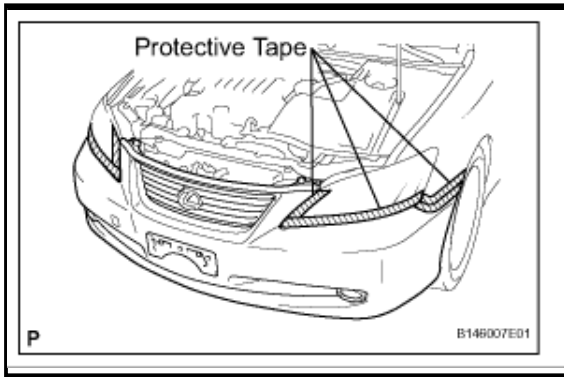

B146198E01

Front Bumper

without Dynamic Redar Cruise Control System:

with Dynamic Redar Cruise Control System:

Front Bumper

REMOVAL

1. REMOVE COOL AIR INTAKE DUCT SEAL

- a. Remove the 7 clips and cool air intake duct seal.

2. REMOVE FRONT BUMPER ASSEMBLY

- a. Put protective tape around the front bumper assembly.

- b. Using a screwdriver, turn the pin 90 degrees and remove the 2 pin hold clips.

HINT: Use the same procedures for the RH side and LH side.