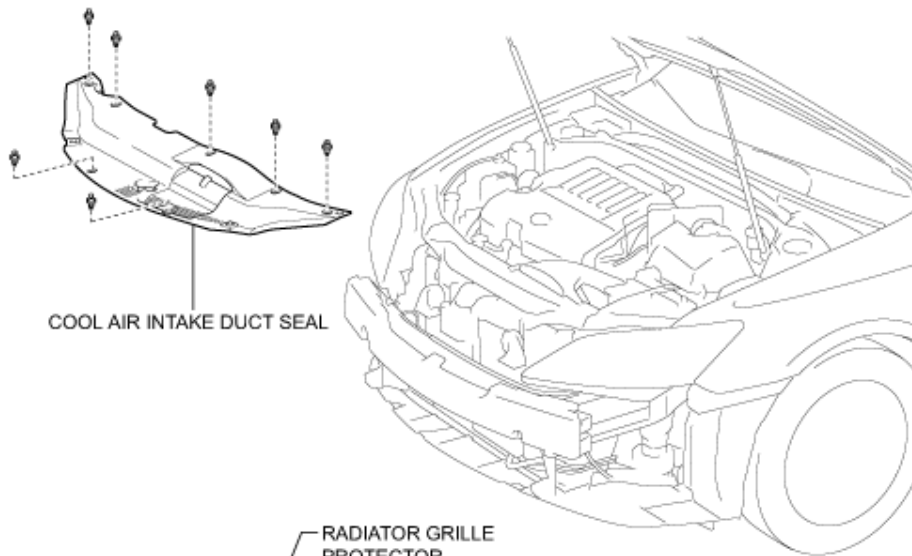

N*m (kgf*cm, ft.*lbf): Specified torque

P

B14010E01

Front Bumper