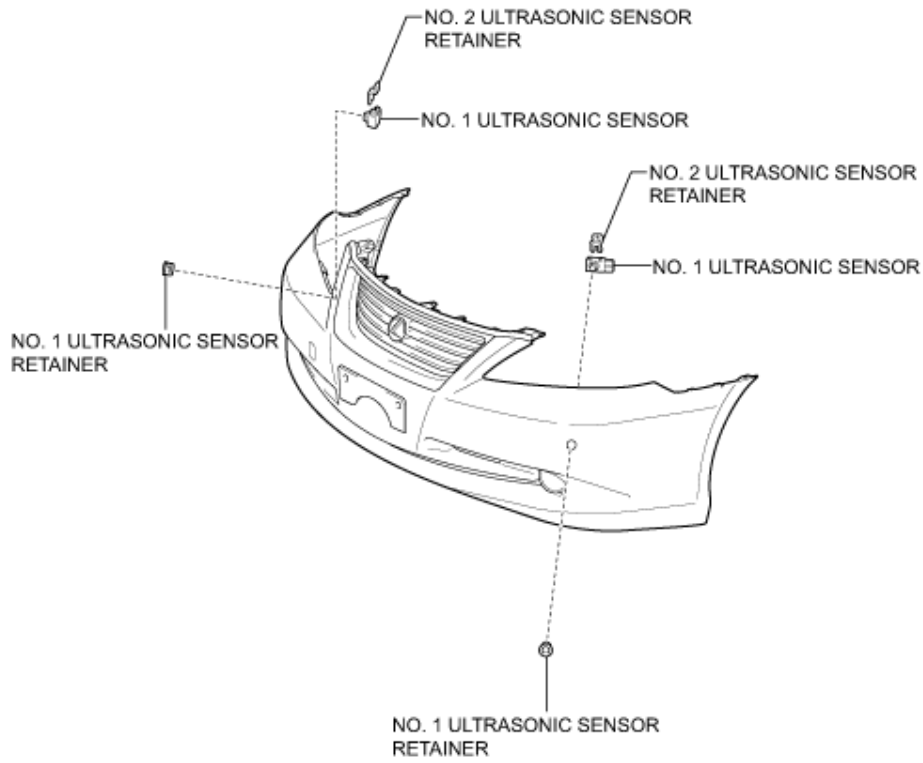

with Intuitive Parking Assist System:

P

B146198E01

Front Bumper