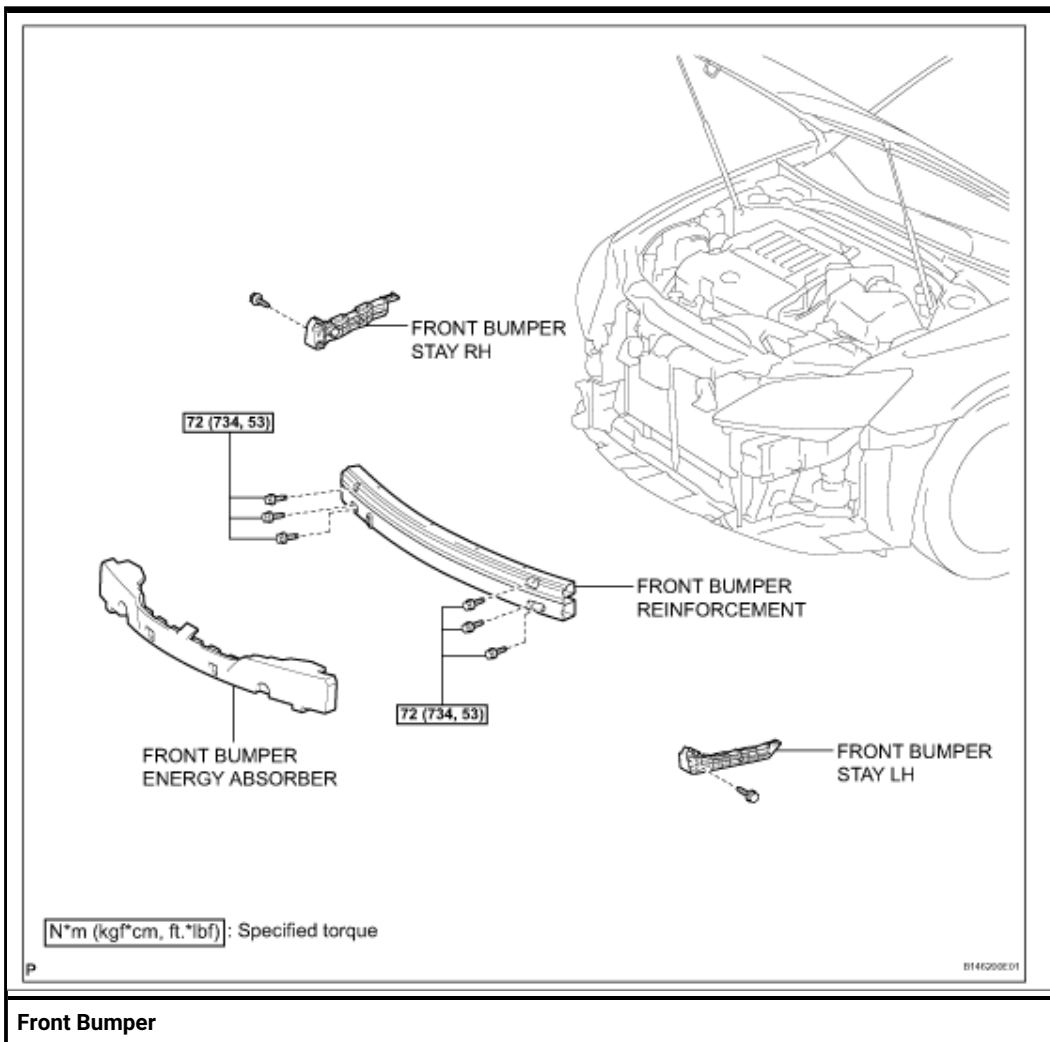

B146198E01

Front Bumper

without Dynamic Redar Cruise Control System:

with Dynamic Redar Cruise Control System:

Front Bumper

REMOVAL

1. REMOVE COOL AIR INTAKE DUCT SEAL

- a. Remove the 7 clips and cool air intake duct seal.

2. REMOVE FRONT BUMPER ASSEMBLY

- a. Put protective tape around the front bumper assembly.

- b. Using a screwdriver, turn the pin 90 degrees and remove the 2 pin hold clips.

HINT: Use the same procedures for the RH side and LH side.

c. Remove the 9 screws, 2 clips, 2 radiator grille protectors and bolt.

d. Disengage the 3 claws and disconnect the front bumper assembly as shown in the illustration.

HINT: Use the same procedures for the RH side and LH side.