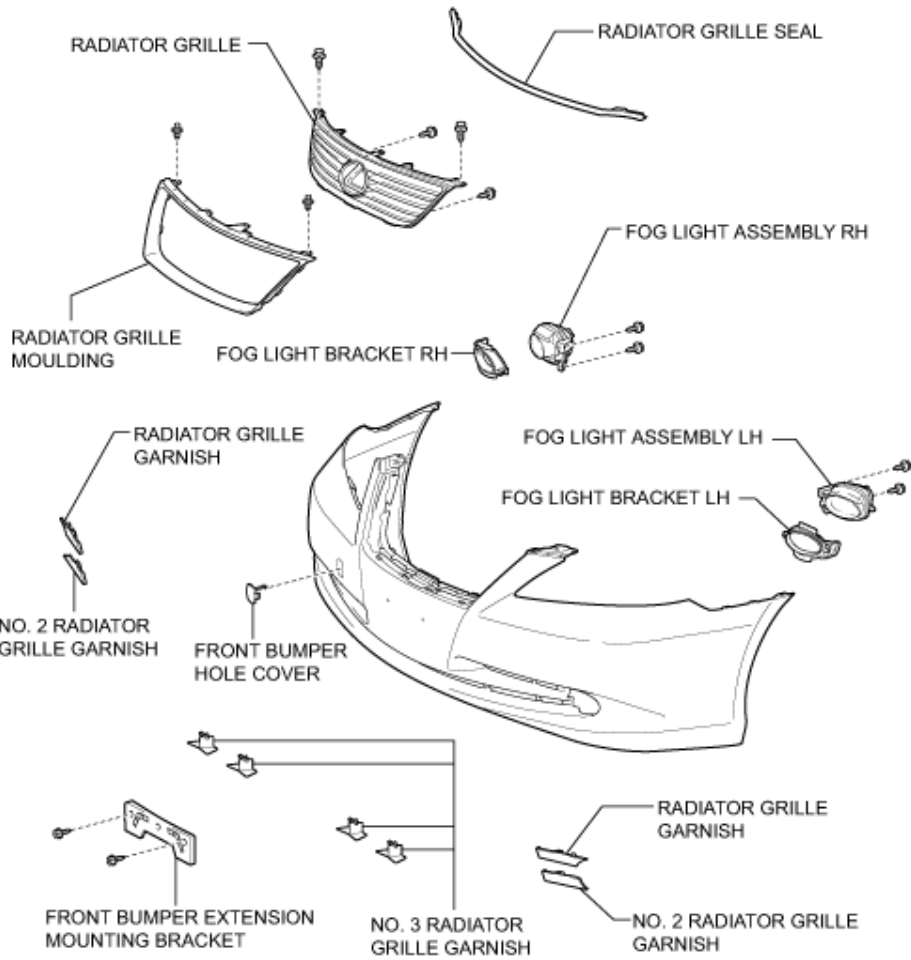

B146198E01

Front Bumper

without Dynamic Redar Cruise Control System:

with Dynamic Redar Cruise Control System:

Front Bumper

REMOVAL

1. REMOVE COOL AIR INTAKE DUCT SEAL

- a. Remove the 7 clips and cool air intake duct seal.

2. REMOVE FRONT BUMPER ASSEMBLY

- a. Put protective tape around the front bumper assembly.

- b. Using a screwdriver, turn the pin 90 degrees and remove the 2 pin hold clips.

HINT: Use the same procedures for the RH side and LH side.

c. Remove the 9 screws, 2 clips, 2 radiator grille protectors and bolt.

d. Disengage the 3 claws and disconnect the front bumper assembly as shown in the illustration.

HINT: Use the same procedures for the RH side and LH side.

- e. Disconnect each connector, and then remove the front bumper assembly.

INSTALLATION

1. INSTALL FRONT BUMPER ASSEMBLY

- a. Connect each connector.
b. Engage each claw.
c. Install the front bumper assembly with the 9 screws 2 clips, 2 radiator grille protectors and bolt.