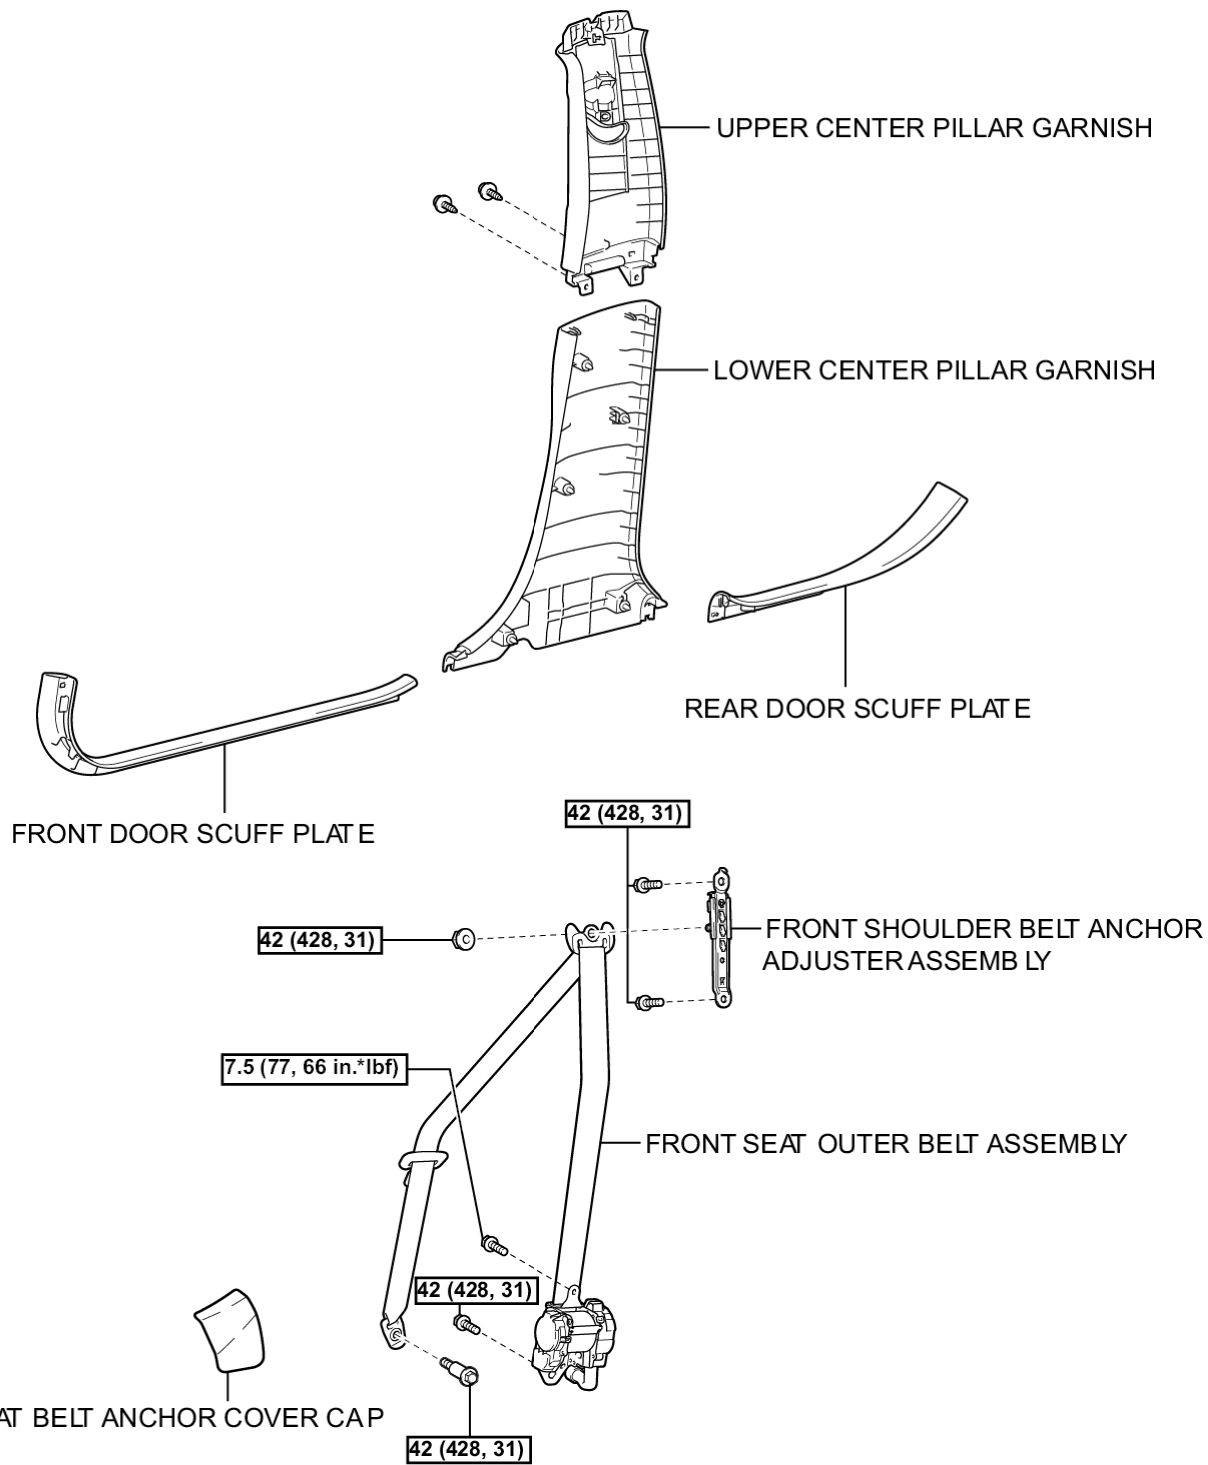

Last Modified: 7-13-2007		1.7 K
Service Category: Vehicle Interior	Section: Seat Belt	
Model Year: 2008	Model: ES350	Doc ID: RM000001P2F00GX
Title: SEAT BELT: FRONT SEAT OUTER BELT ASSEMBLY: COMPONENTS (2008 ES350)		

COMPONENTS

ILLUSTRATION

N*m (kgf*cm, ft.*lbf) : Specified torque

P