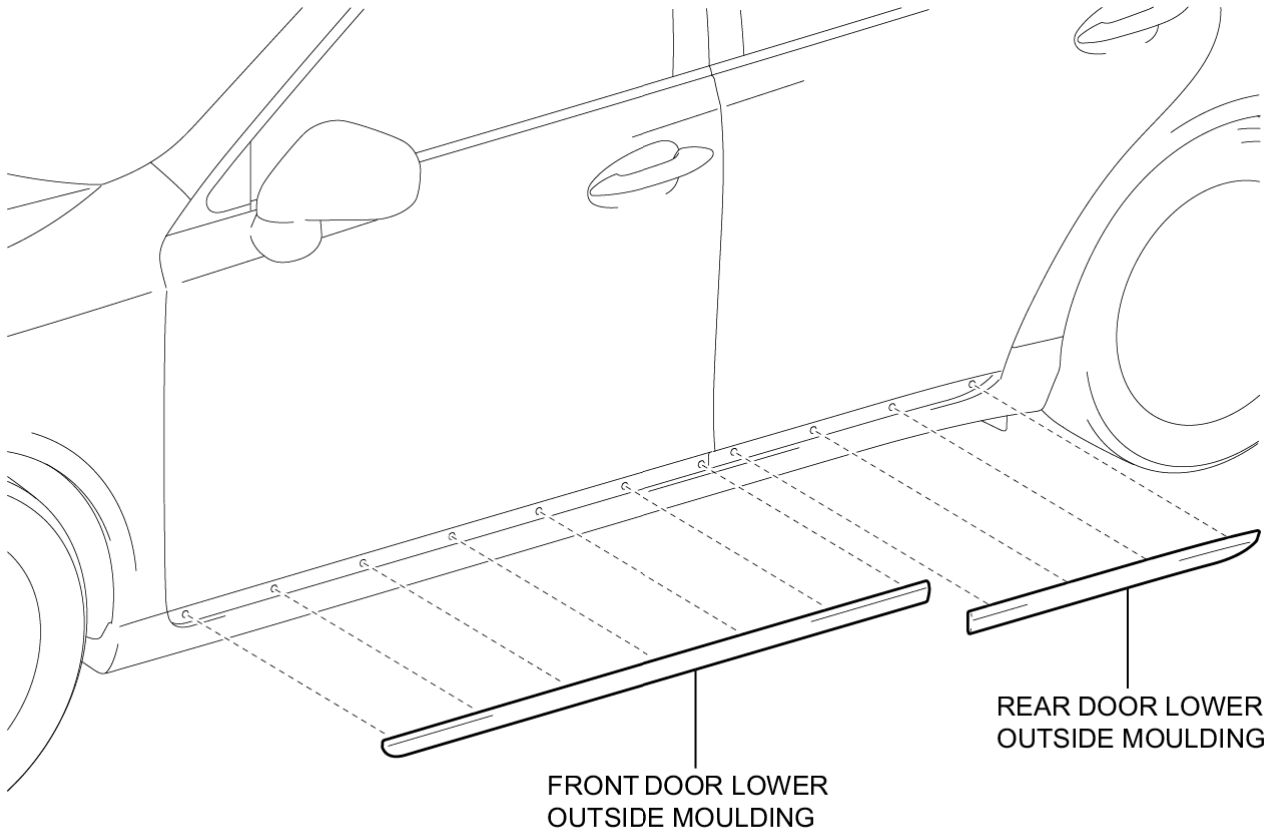

Last Modified: 7-13-2007		1.6 K
Service Category: Vehicle Exterior	Section: Exterior Panels/Trim	
Model Year: 2008	Model: ES350	Doc ID: RM000002HVY002X
Title: EXTERIOR: OUTSIDE MOULDING: COMPONENTS (2008 ES350)		

COMPONENTS

ILLUSTRATION

P