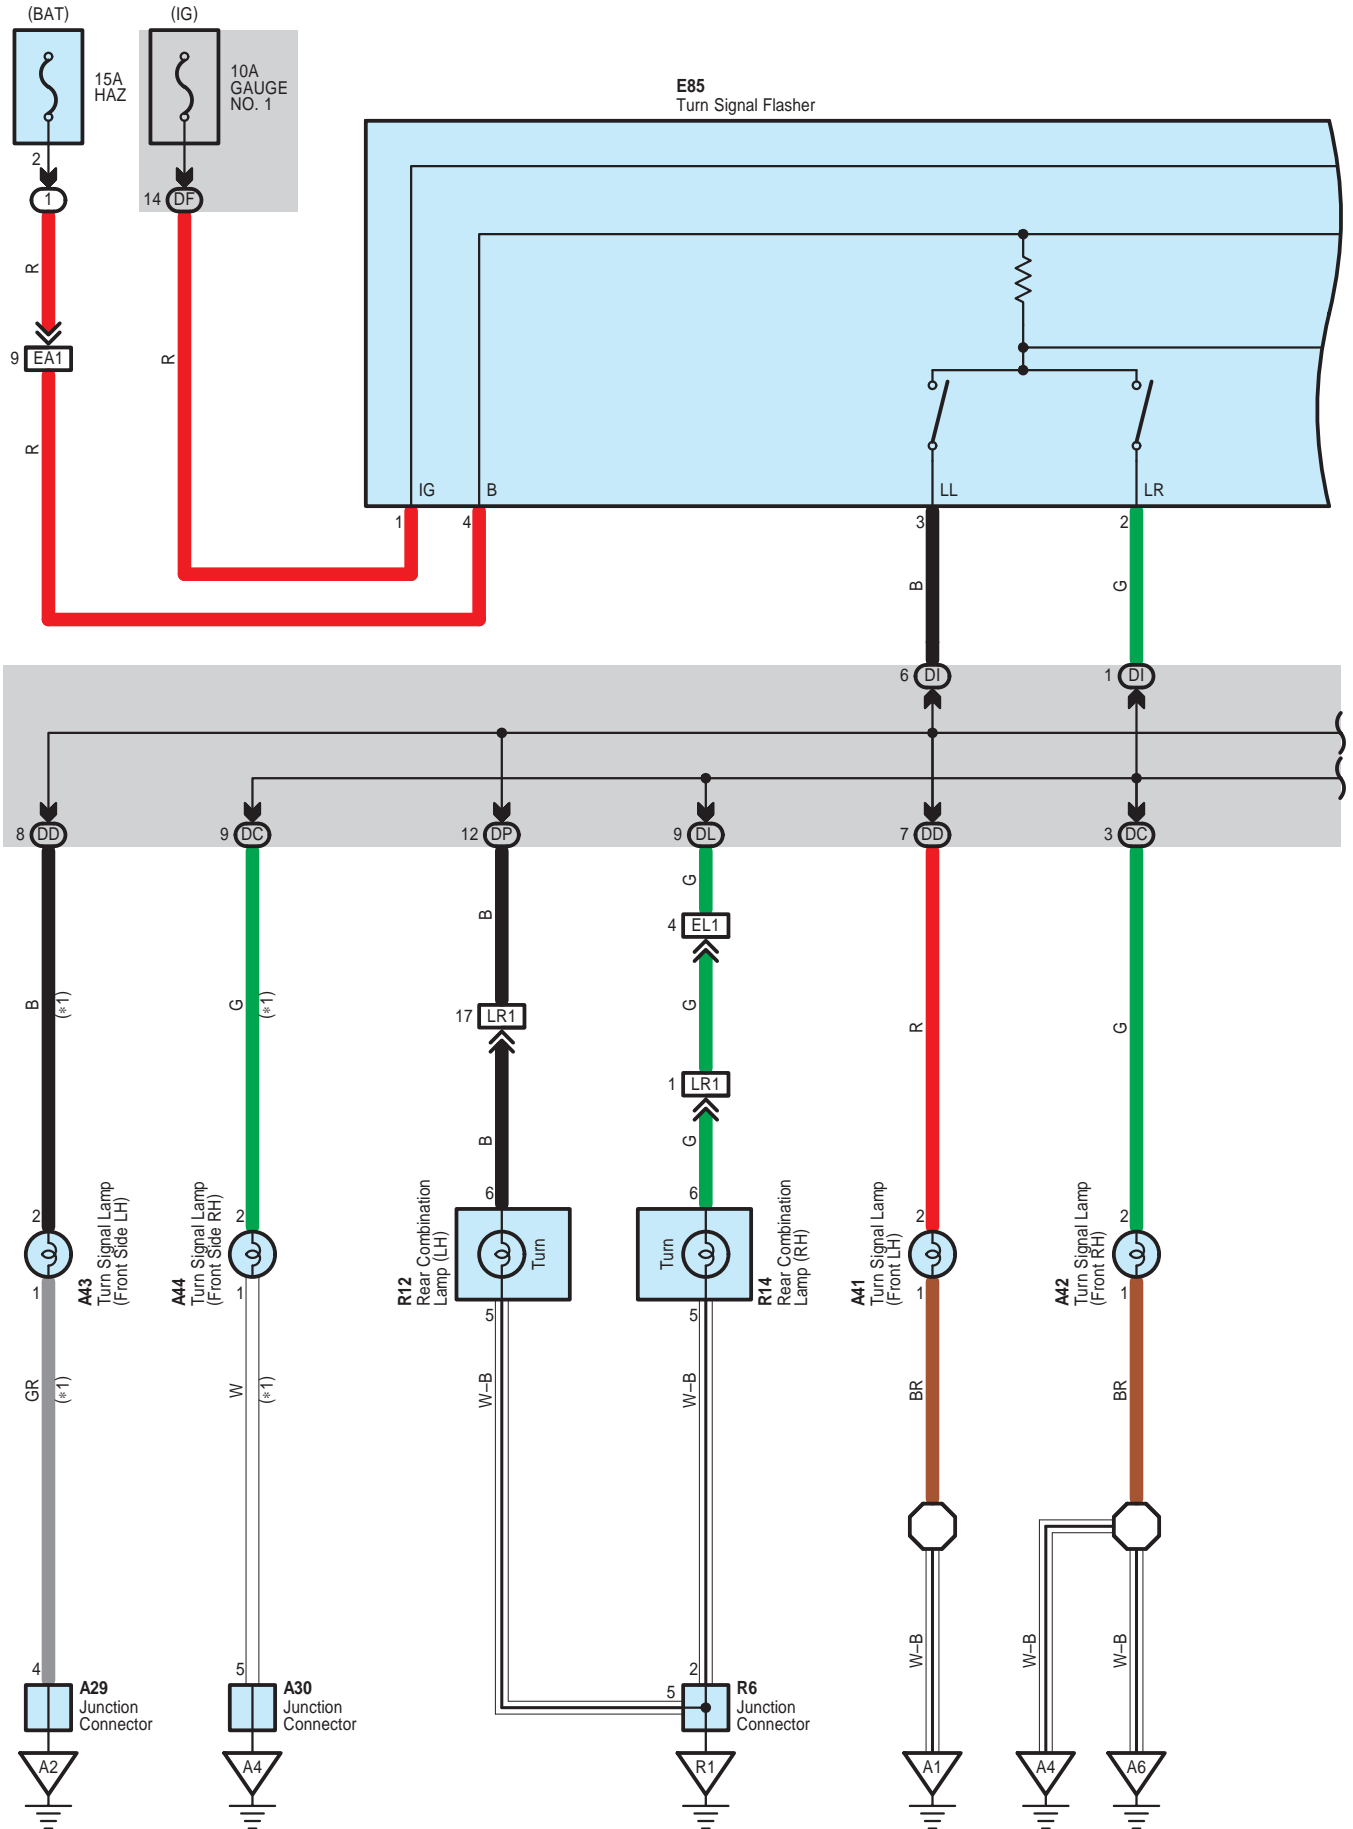

Turn Signal and Hazard Warning Light

Turn Signal and Hazard Warning Light

- * 1 : Korea, Taiwan
- * 2 : w/ LEXUS Navigation System
- * 3 : w/o LEXUS Navigation System

E85
Turn Signal Flasher

Turn Signal and Hazard Warning Light

E 20
White

E 27
White

E 37
White

E 62
White

E 85
Black

R 6
White

R 12
White

R 14
White

3C
White

3E
Gray

3P
White

3S
Gray

3T
White

3U
Gray

Turn Signal and Hazard Warning Light

4G

White

EA1

White

EL1

White

Turn Signal and Hazard Warning Light

LR1
White