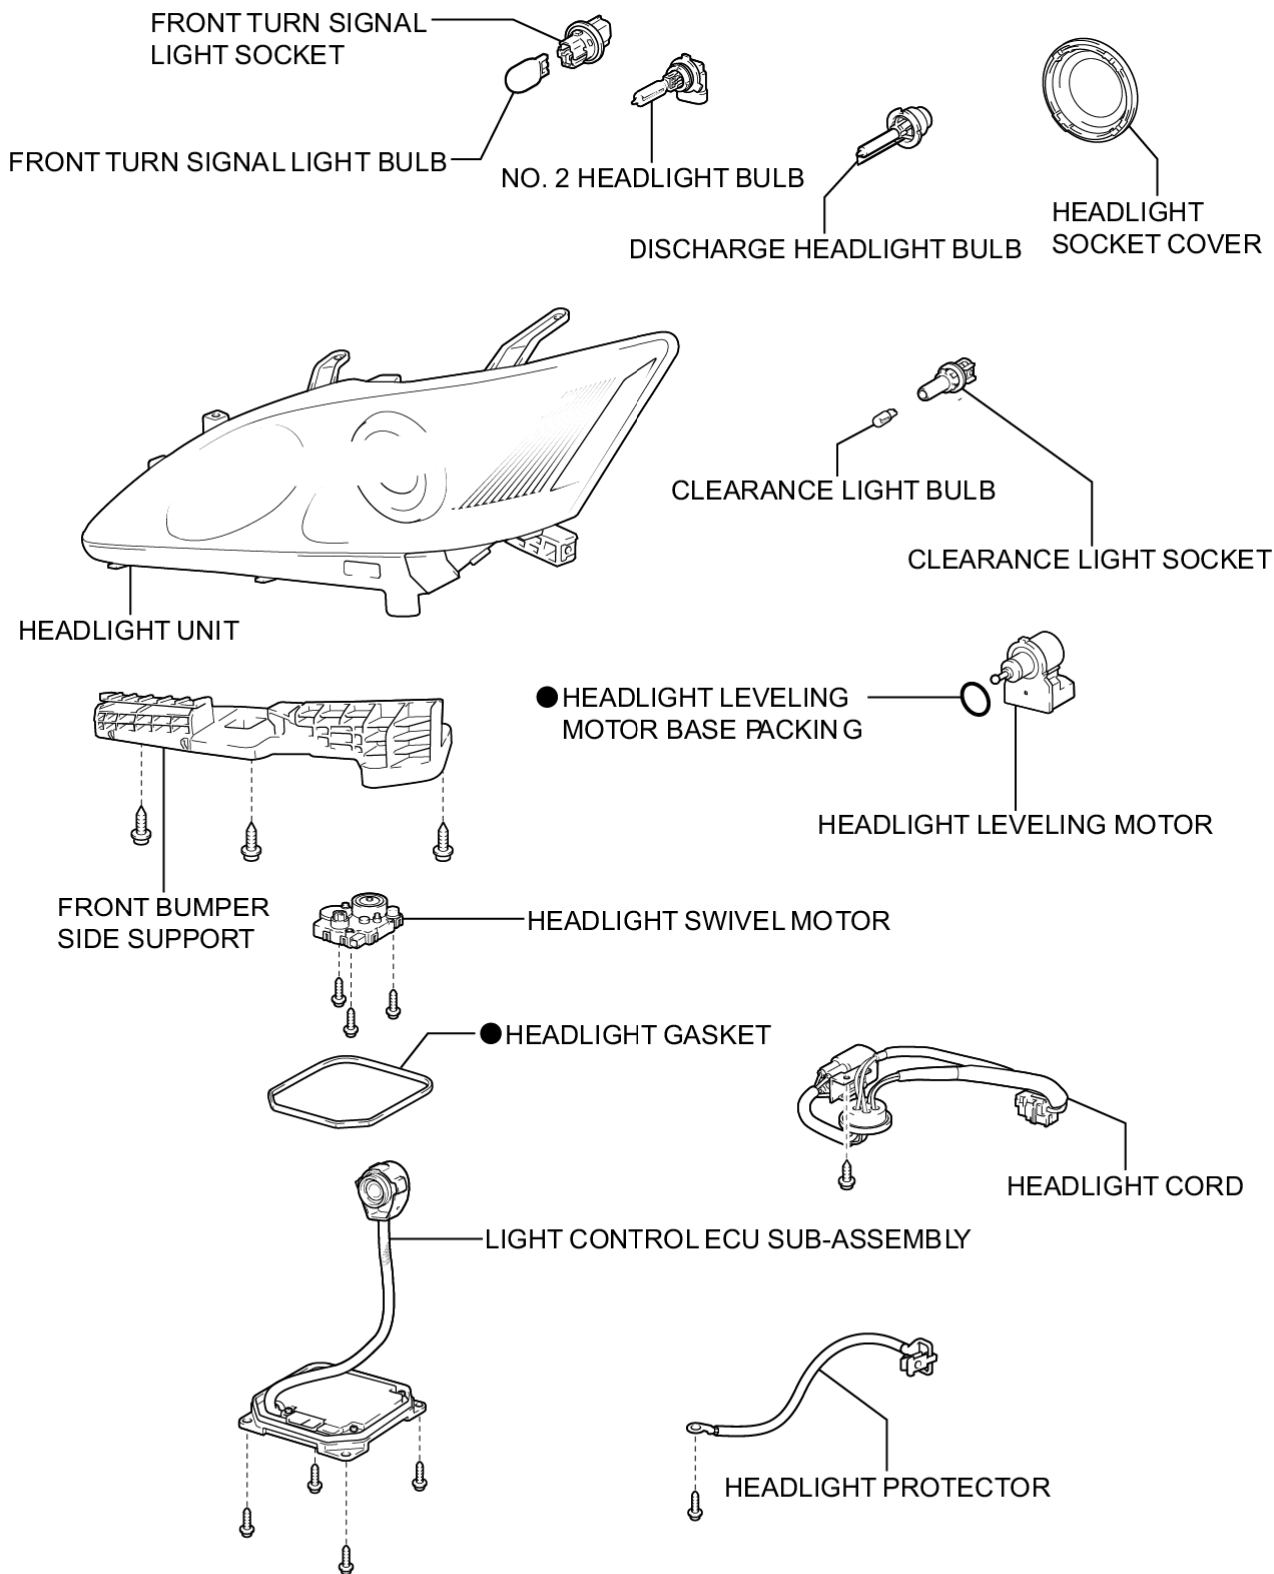

Last Modified: 7-13-2007		1.6 K
Service Category: Vehicle Exterior	Section: Lighting (ext)	
Model Year: 2008	Model: ES350	Doc ID: RM000002CSJ002X
Title: LIGHTING: HEADLIGHT ASSEMBLY: COMPONENTS (2008 ES350)		

[COMPONENTS](#)

[ILLUSTRATION](#)

N*m (kgf*cm, ft.*lbf) : Specified torque

P

ILLUSTRATION

for Halogen Headlight:

P

ILLUSTRATION

for HID Headlight:

● Non-reusable part

P