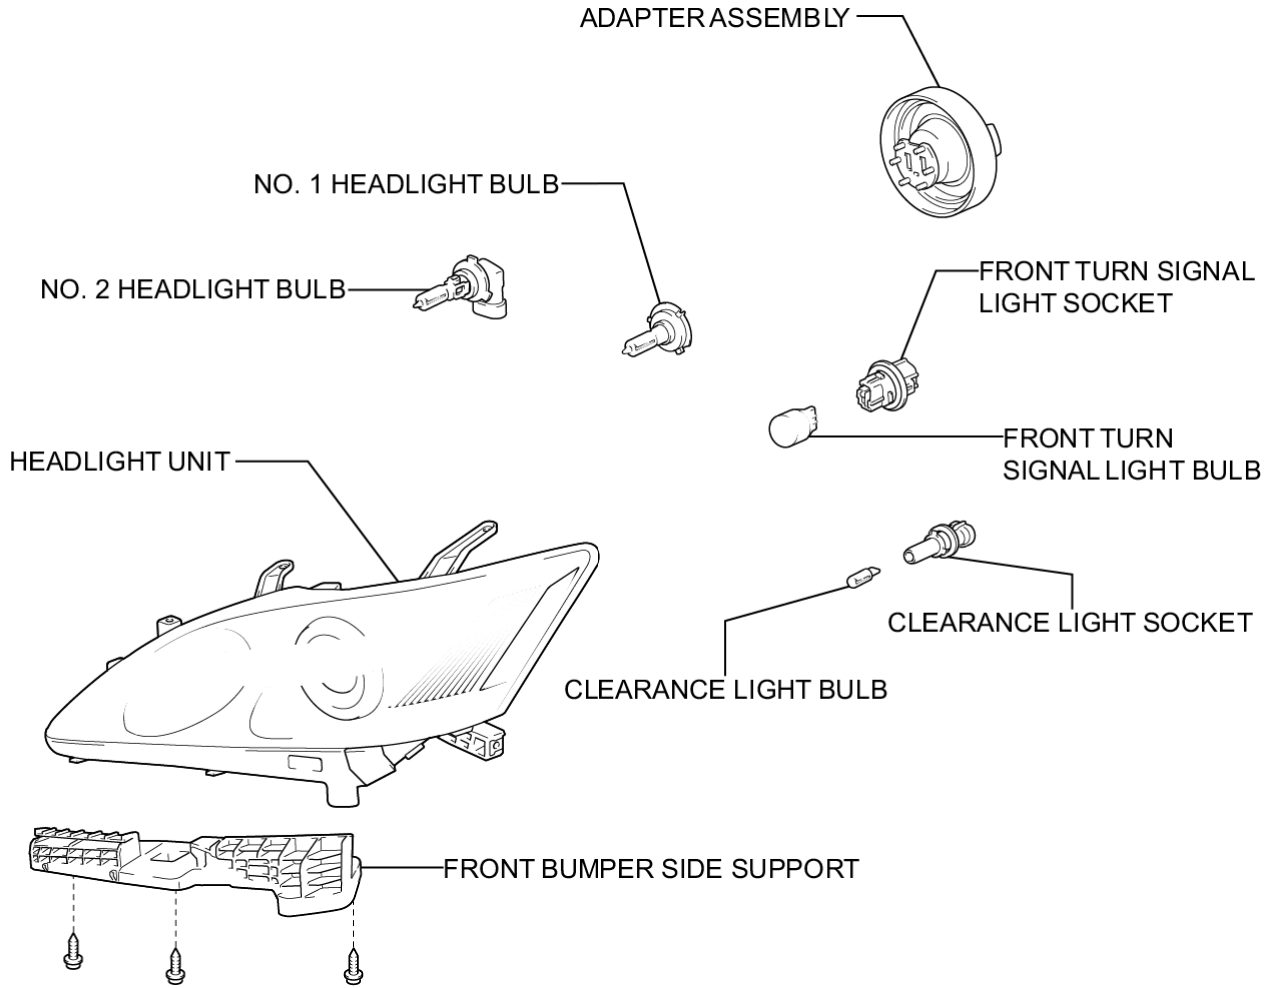

Last Modified: 7-13-2007		1.6 K
Service Category: Vehicle Exterior	Section: Lighting (ext)	
Model Year: 2008	Model: ES350	Doc ID: RM000002CSJ002X
Title: LIGHTING: HEADLIGHT ASSEMBLY: COMPONENTS (2008 ES350)		

[COMPONENTS](#)

[ILLUSTRATION](#)

N*m (kgf*cm, ft.*lbf) : Specified torque

P

ILLUSTRATION

for Halogen Headlight:

P

ILLUSTRATION

for HID Headlight:

● Non-reusable part

P