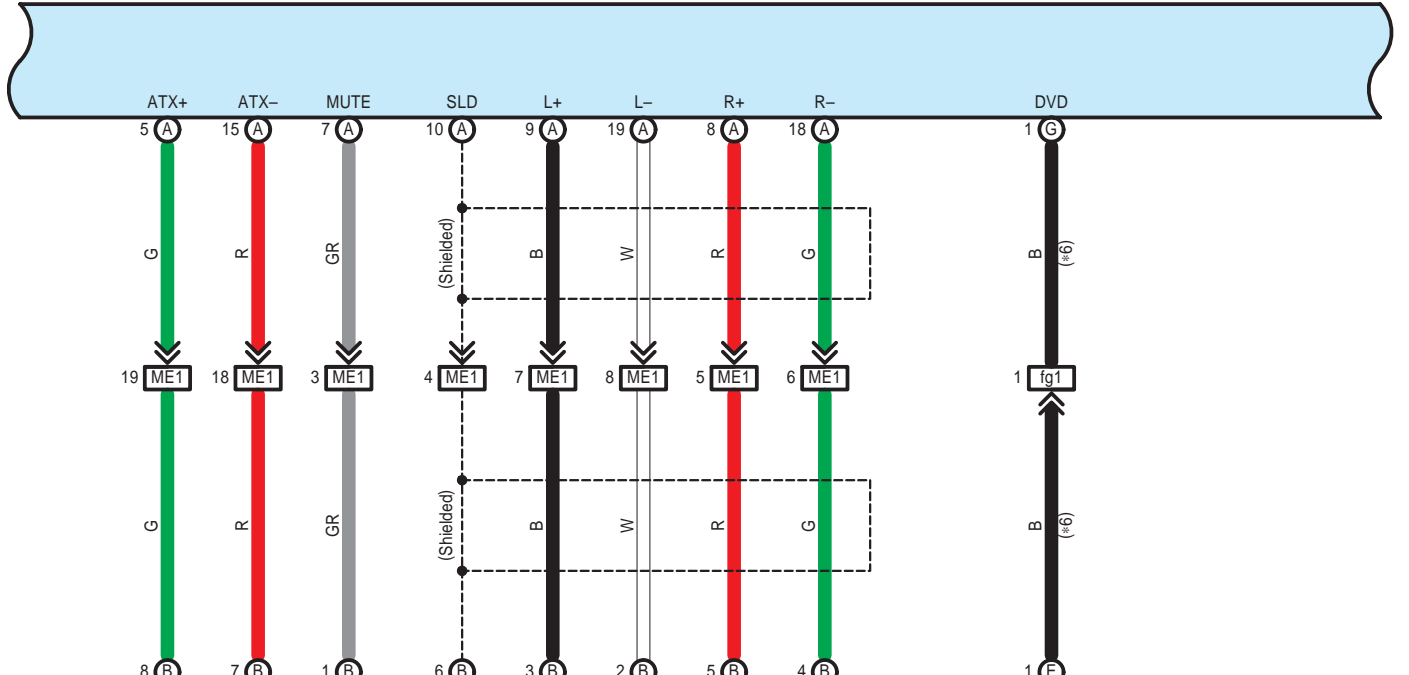

E69(A), E70(B), E71(C), E72(D), E73(E), E74(F), f1(G)  
Radio Receiver Assembly

M29(A), M30(B), M31(C), M32(D), g1(E)  
Stereo Component Amplifier

- \* 1 : 14 Speaker
- \* 2 : 8 Speaker
- \* 3 : w/ Bluetooth w/o LEXUS Navigation System
- \* 4 : w/ LEXUS Navigation System
- \* 6 : w/ DVD Changer