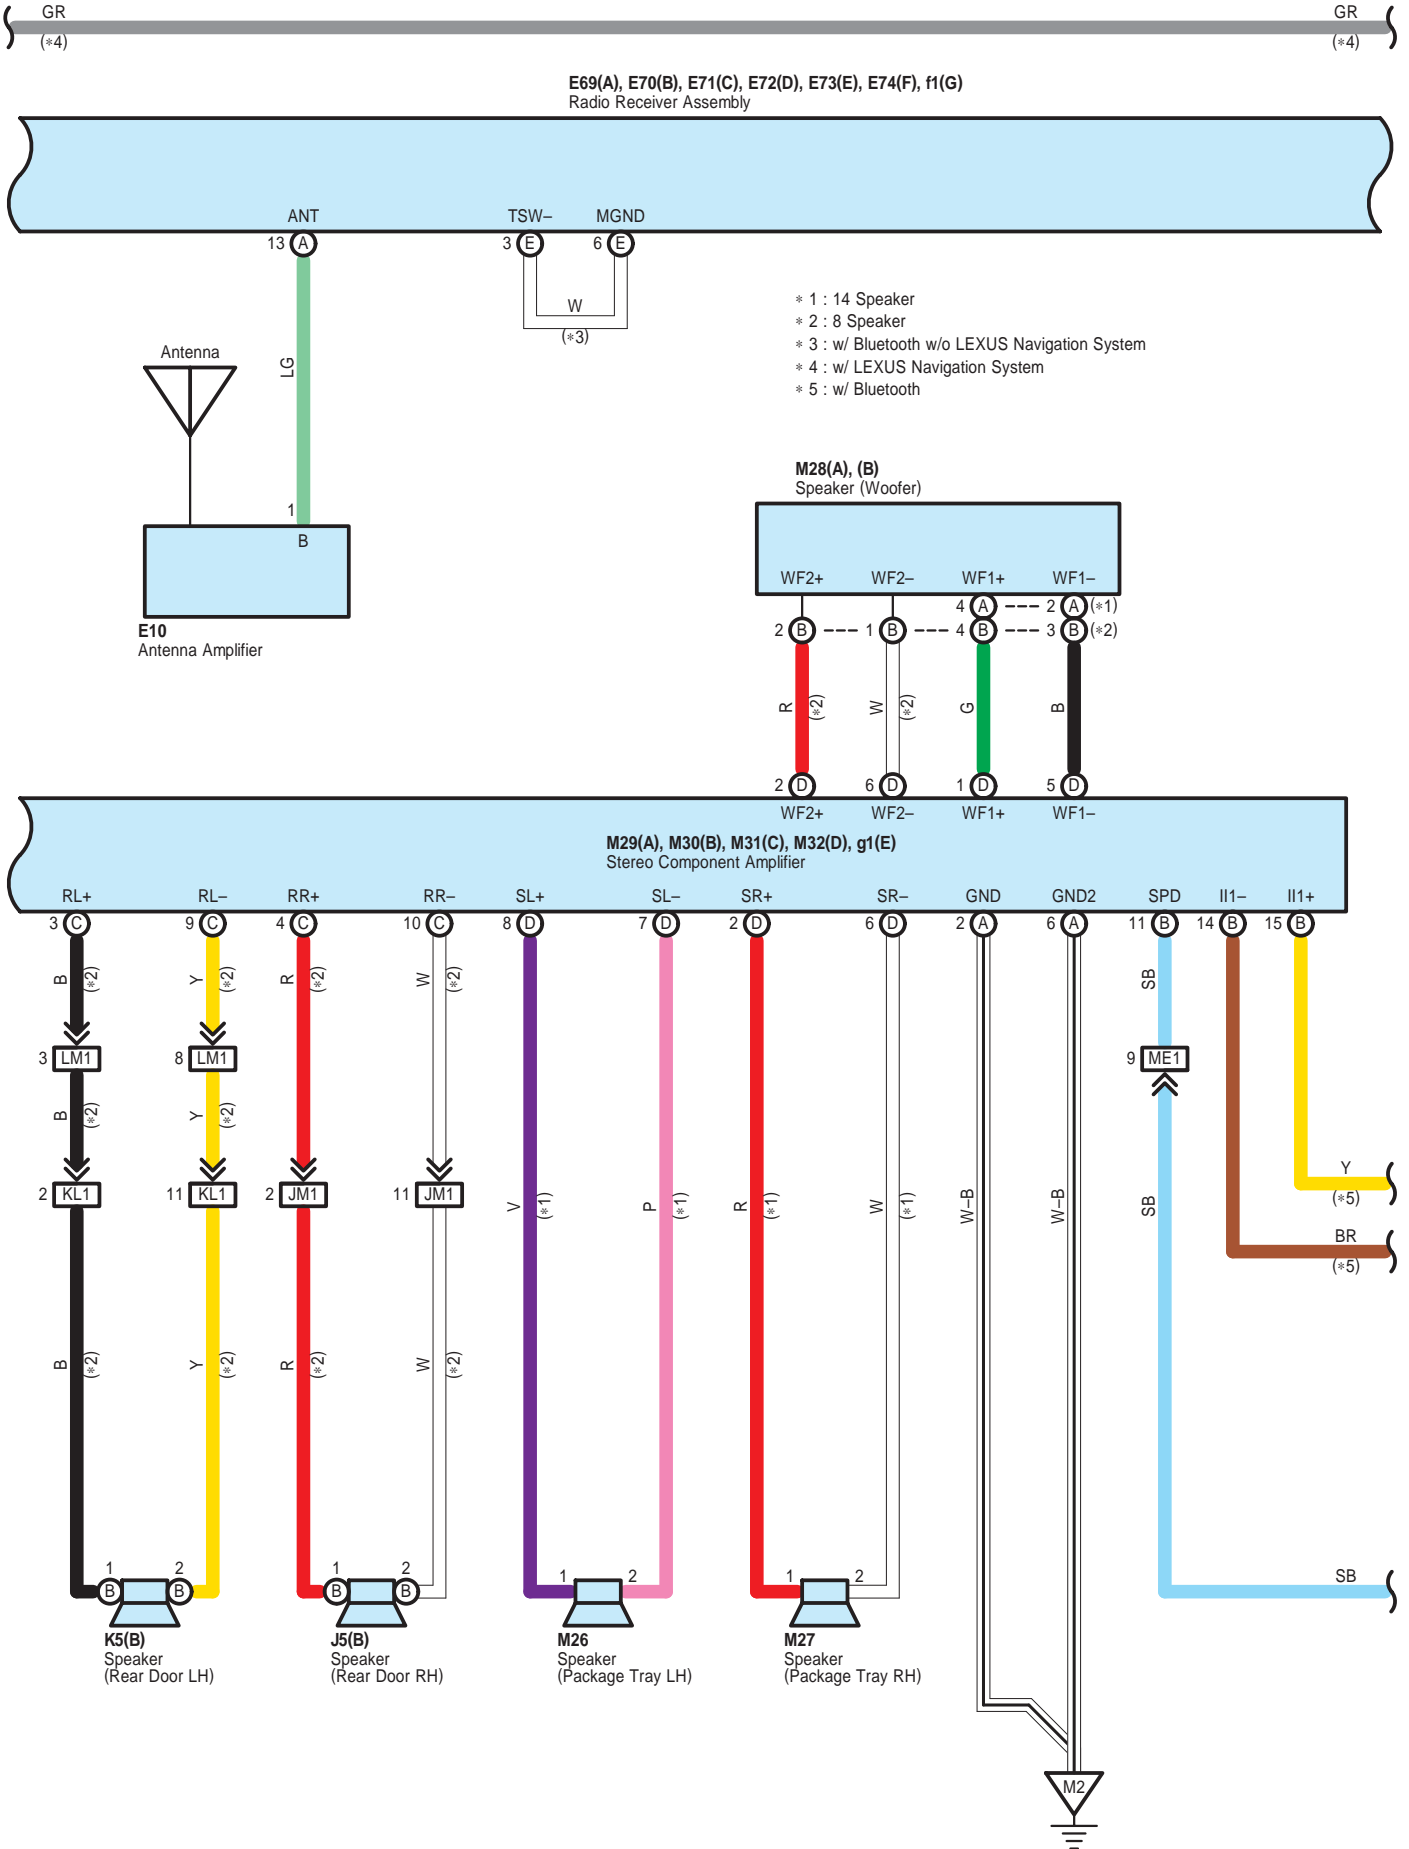

E69(A), E70(B), E71(C), E72(D), E73(E), E74(F), f1(G)  
Radio Receiver Assembly

M29(A), M30(B), M31(C), M32(D), g1(E)  
Stereo Component Amplifier

- \* 1 : 14 Speaker
- \* 2 : 8 Speaker
- \* 3 : w/ Bluetooth w/o LEXUS Navigation System
- \* 4 : w/ LEXUS Navigation System
- \* 6 : w/ DVD Changer