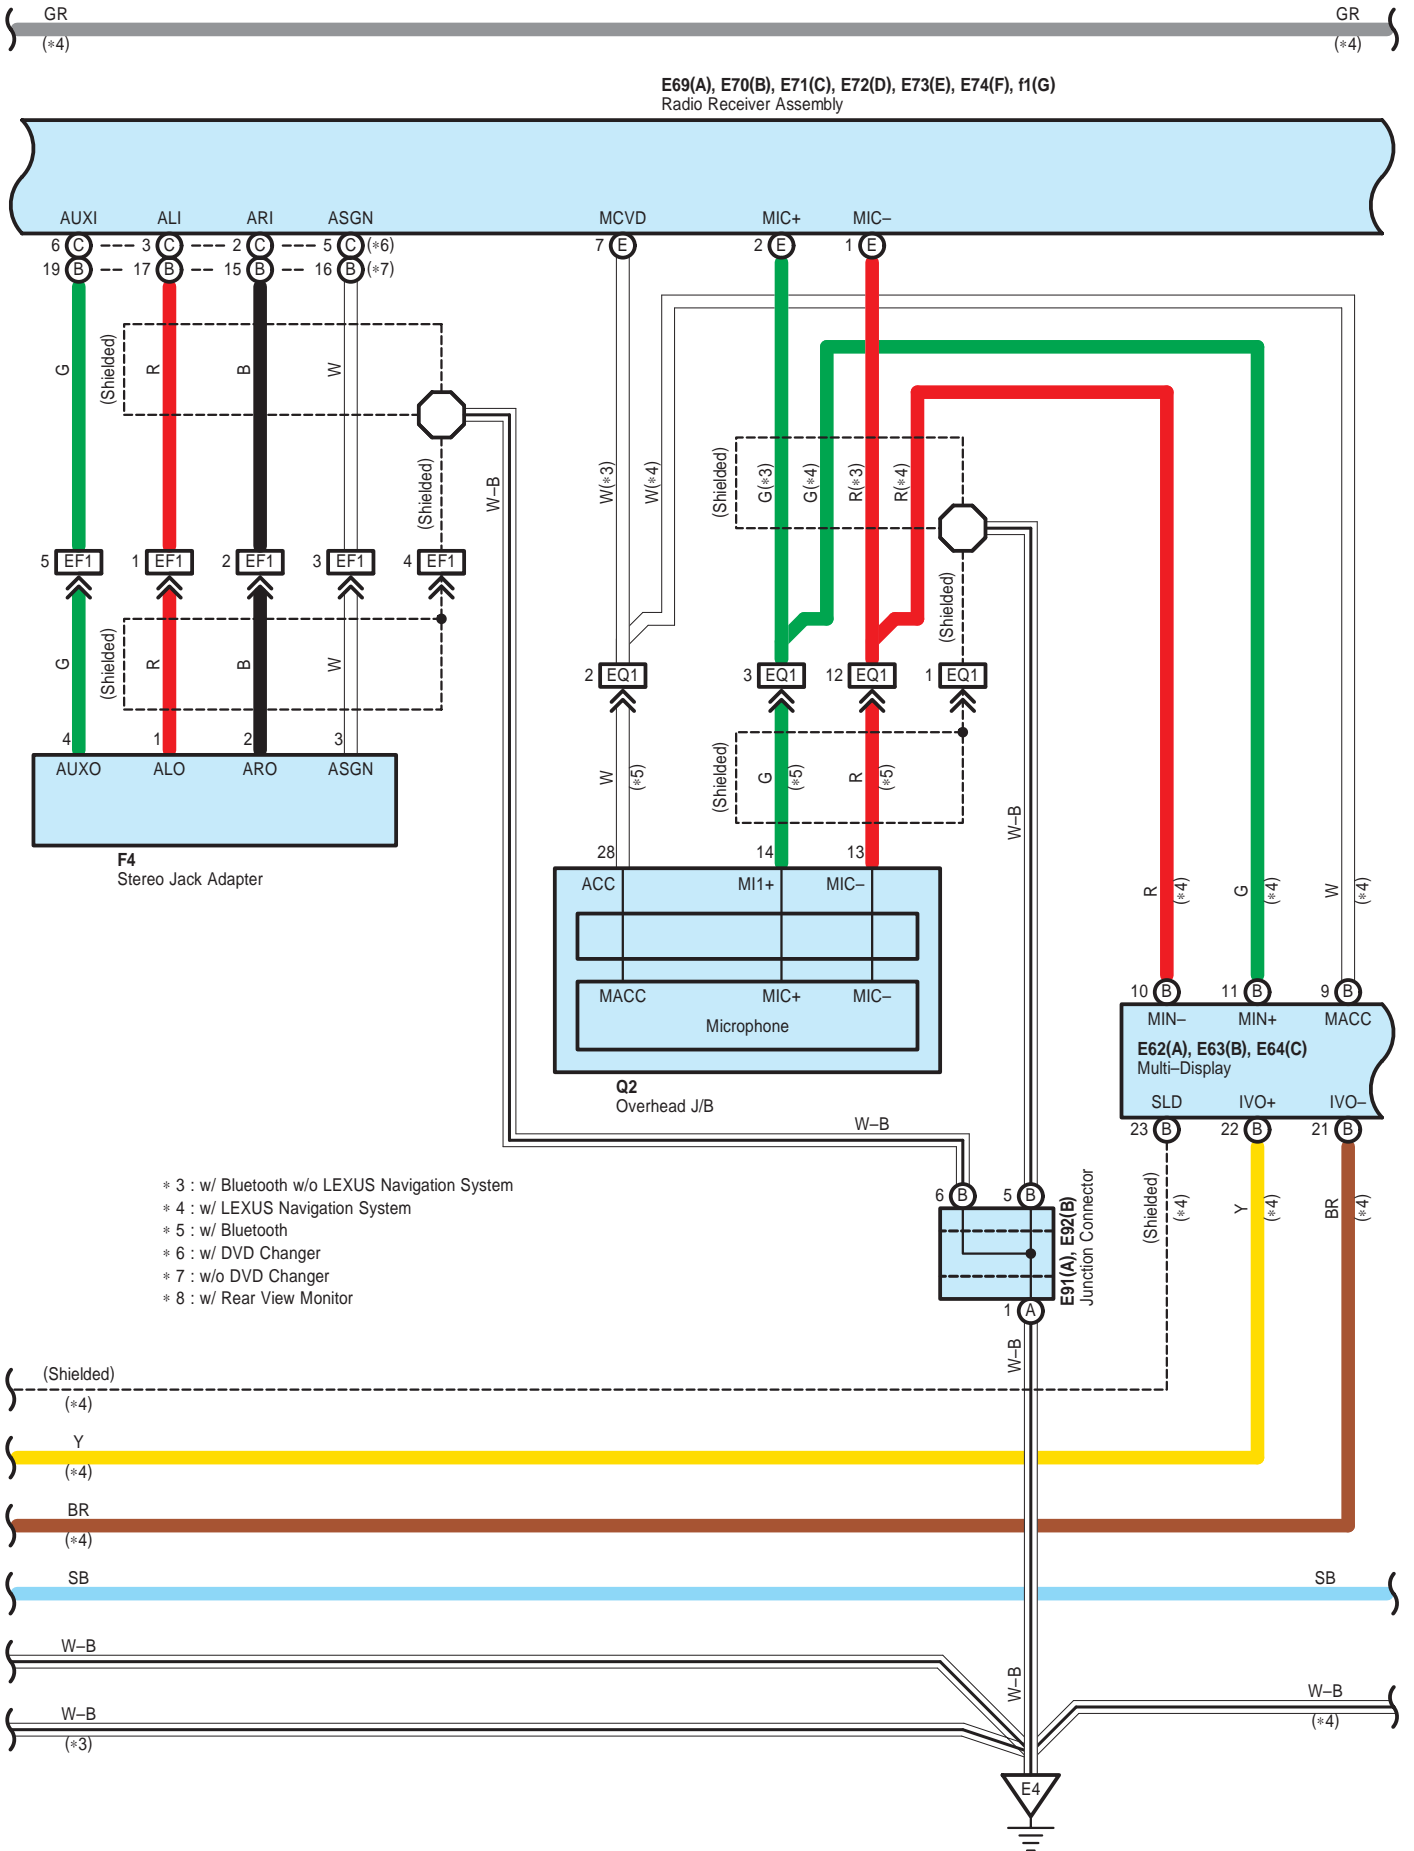

E69(A), E70(B), E71(C), E72(D), E73(E), E74(F), f1(G)  
Radio Receiver Assembly

M29(A), M30(B), M31(C), M32(D), g1(E)  
Stereo Component Amplifier

- \* 1 : 14 Speaker
- \* 2 : 8 Speaker
- \* 3 : w/ Bluetooth w/o LEXUS Navigation System
- \* 4 : w/ LEXUS Navigation System
- \* 6 : w/ DVD Changer