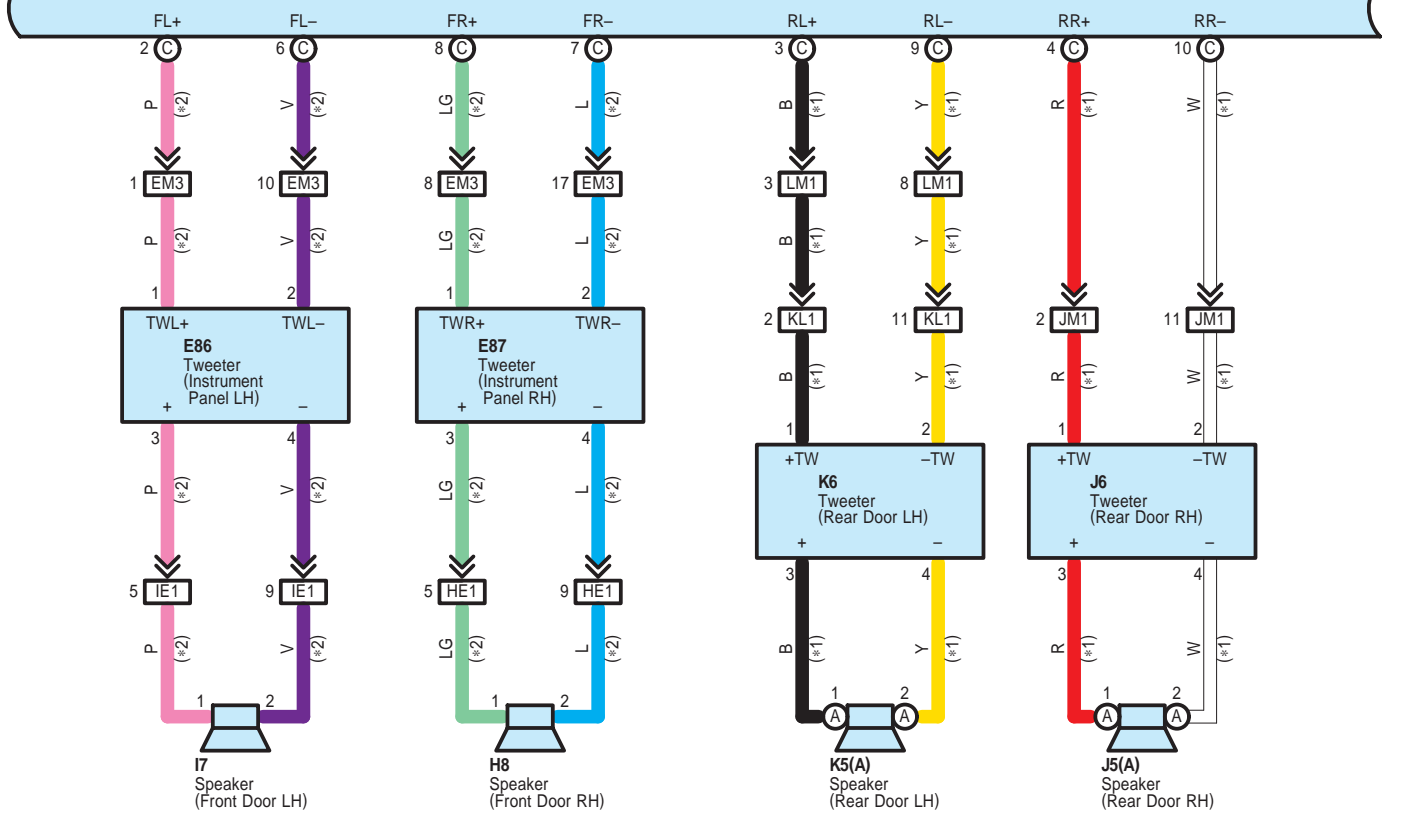

E69(A), E70(B), E71(C), E72(D), E73(E), E74(F), f1(G)  
Radio Receiver Assembly

M29(A), M30(B), M31(C), M32(D), g1(E)  
Stereo Component Amplifier

- \* 1 : 14 Speaker
- \* 2 : 8 Speaker
- \* 3 : w/ Bluetooth w/o LEXUS Navigation System
- \* 4 : w/ LEXUS Navigation System
- \* 6 : w/ DVD Changer