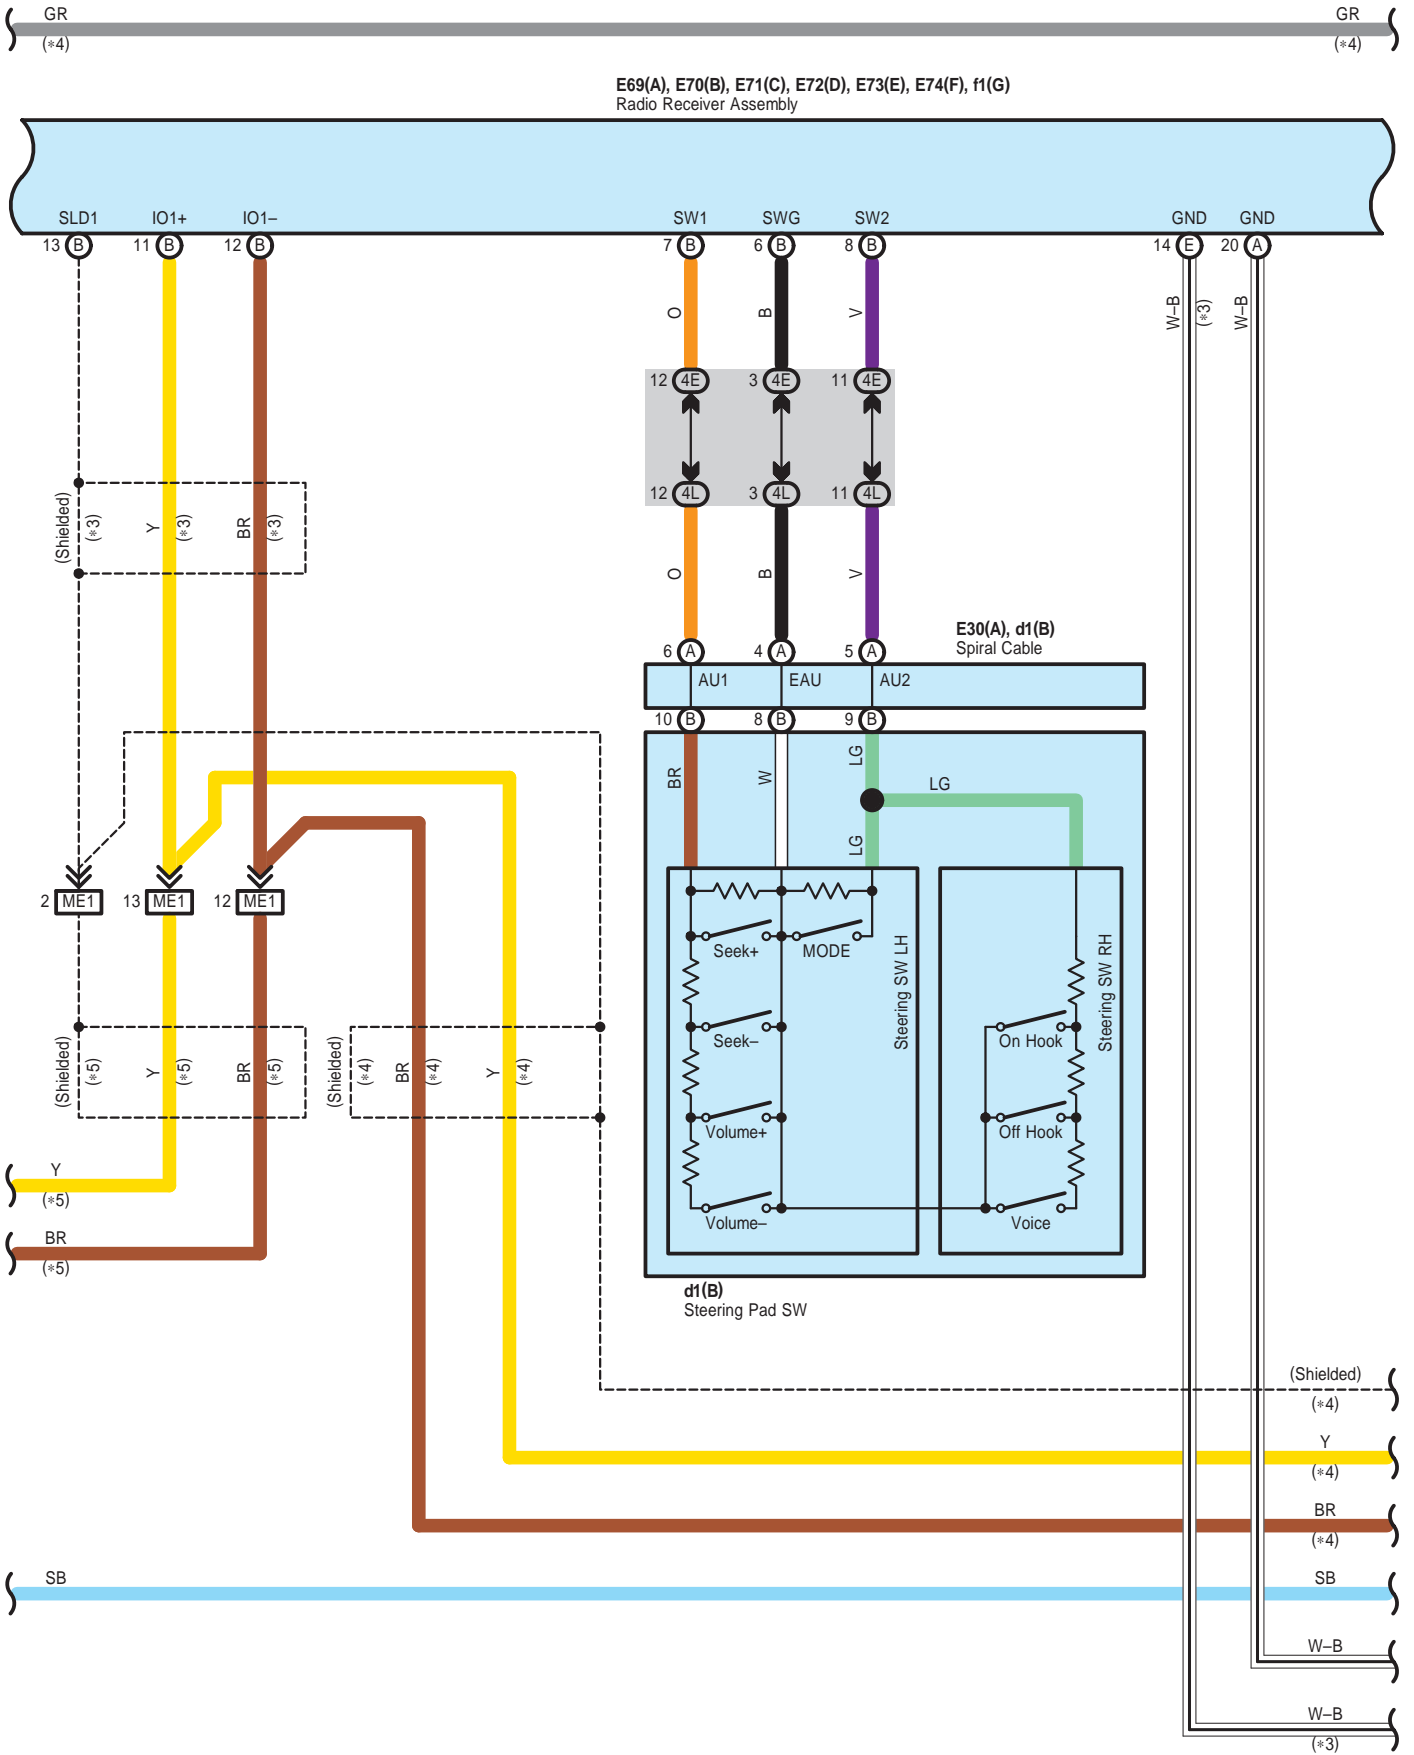

E69(A), E70(B), E71(C), E72(D), E73(E), E74(F), f1(G)  
Radio Receiver Assembly

M29(A), M30(B), M31(C), M32(D), g1(E)  
Stereo Component Amplifier

- \* 1 : 14 Speaker
- \* 2 : 8 Speaker
- \* 3 : w/ Bluetooth w/o LEXUS Navigation System
- \* 4 : w/ LEXUS Navigation System
- \* 6 : w/ DVD Changer