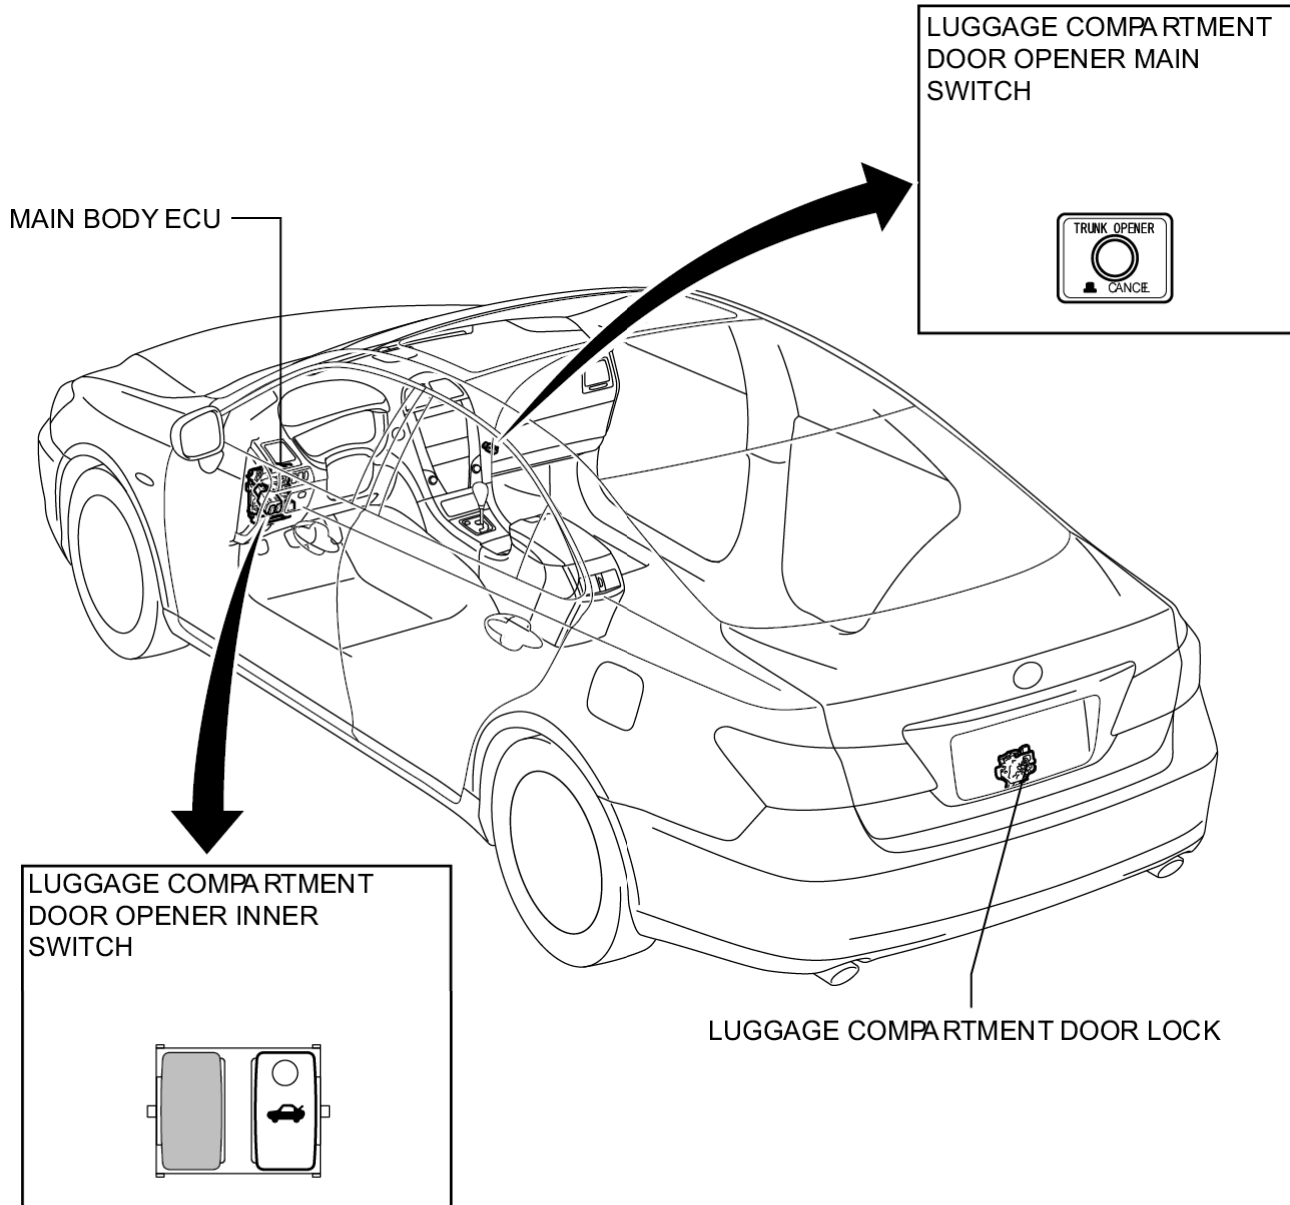

Last Modified: 7-13-2007		1.6 R
Service Category: Vehicle Exterior	Section: Door/Hatch	
Model Year: 2008	Model: ES350	Doc ID: RM000002GE0002X
Title: ENGINE HOOD / DOOR: LUGGAGE COMPARTMENT DOOR OPENER SYSTEM: PARTS LOCATION (2008 ES350)		

PARTS LOCATION

ILLUSTRATION

H