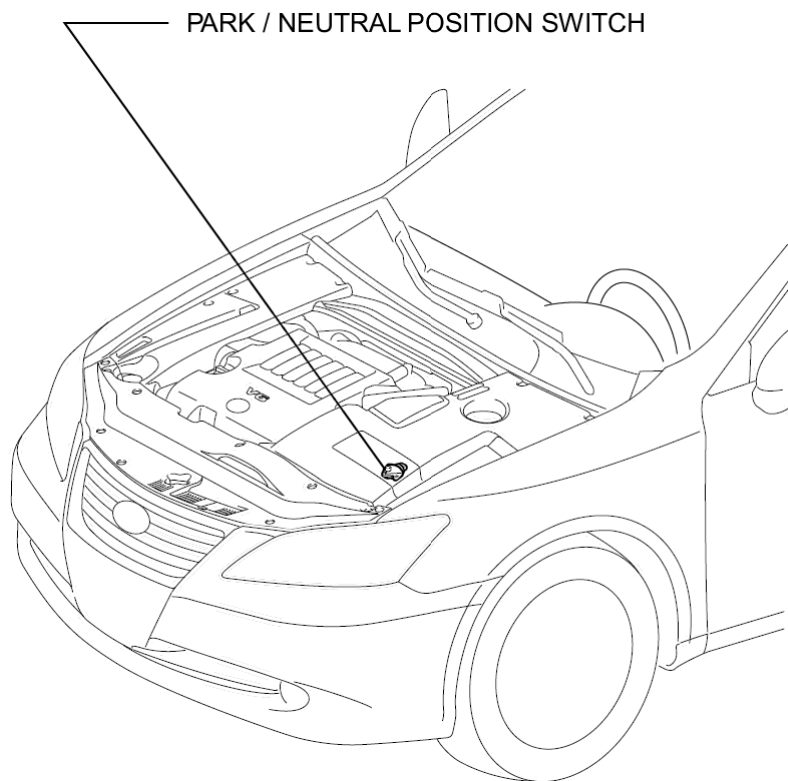

Last Modified: 7-13-2007		1.7 R
Service Category: Vehicle Interior	Section: Interior Panels/Trim	
Model Year: 2008	Model: ES350	Doc ID: RM000000WT200NX
Title: INTERIOR: REAR SUNSHADE SYSTEM: PARTS LOCATION (2008 ES350)		

PARTS LOCATION

ILLUSTRATION

ILLUSTRATION