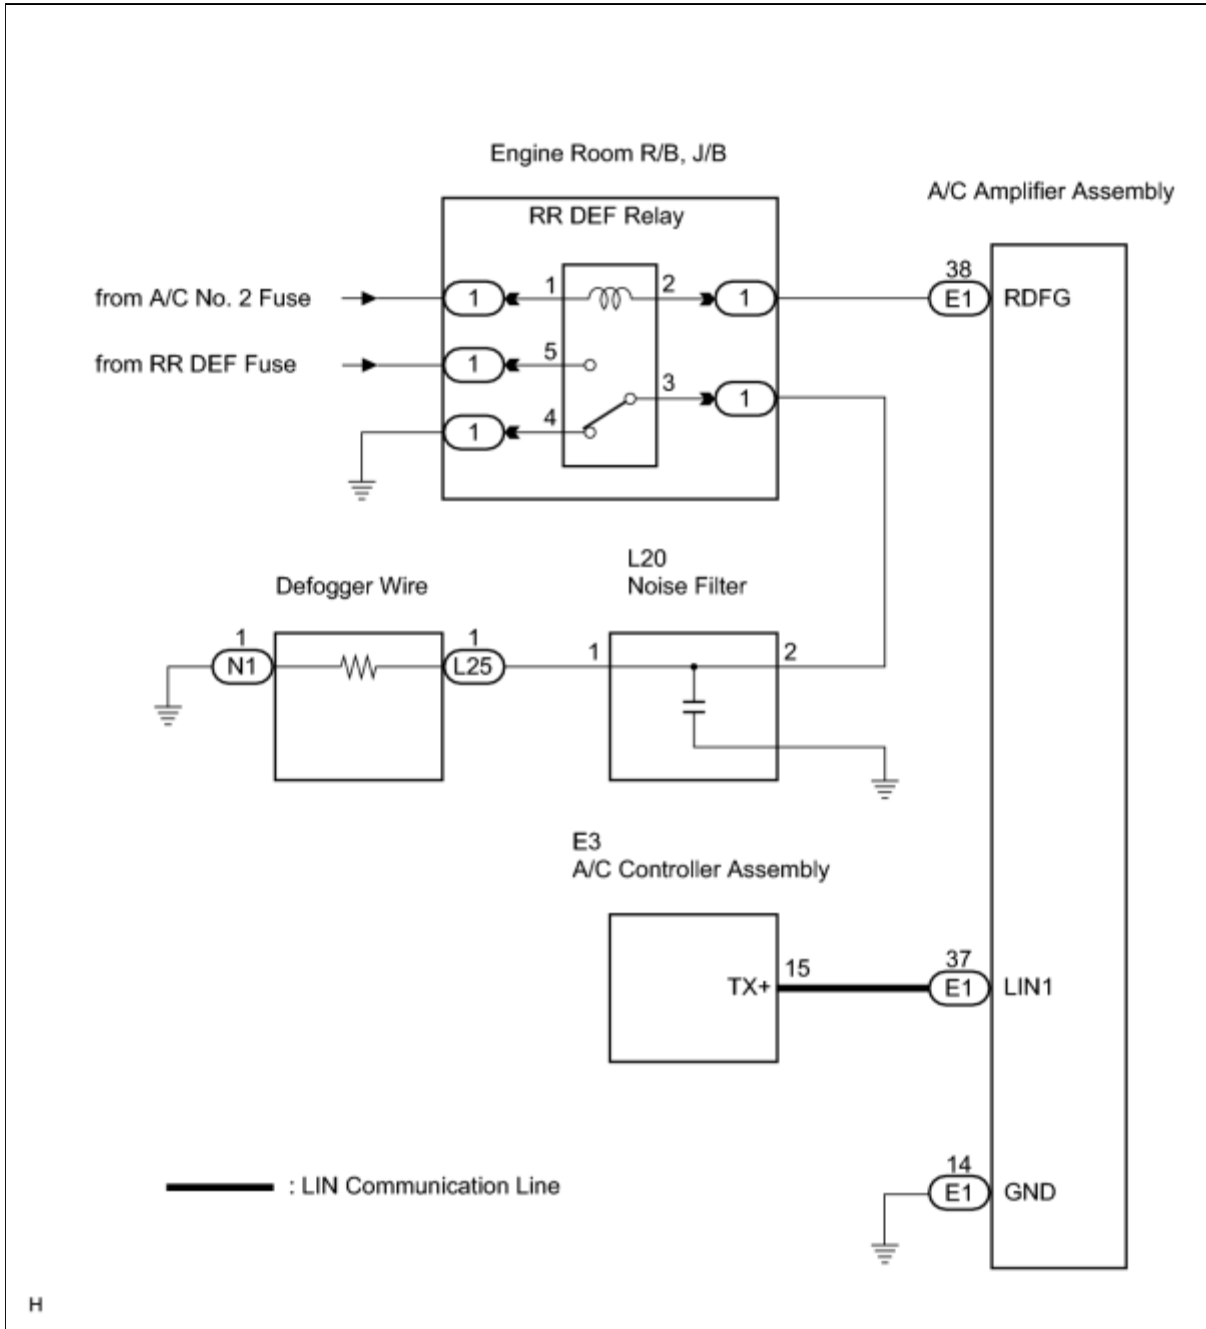

Last Modified: 7-13-2007		1.6 U
Service Category: Vehicle Exterior	Section: Window/Glass	
Model Year: 2008	Model: ES350	Doc ID: RM000000U8U01FX
Title: WINDSHIELD / WINDOWGLASS: WINDOW DEFOGGER SYSTEM: SYSTEM DIAGRAM (2008 ES350)		

## SYSTEM DIAGRAM

H