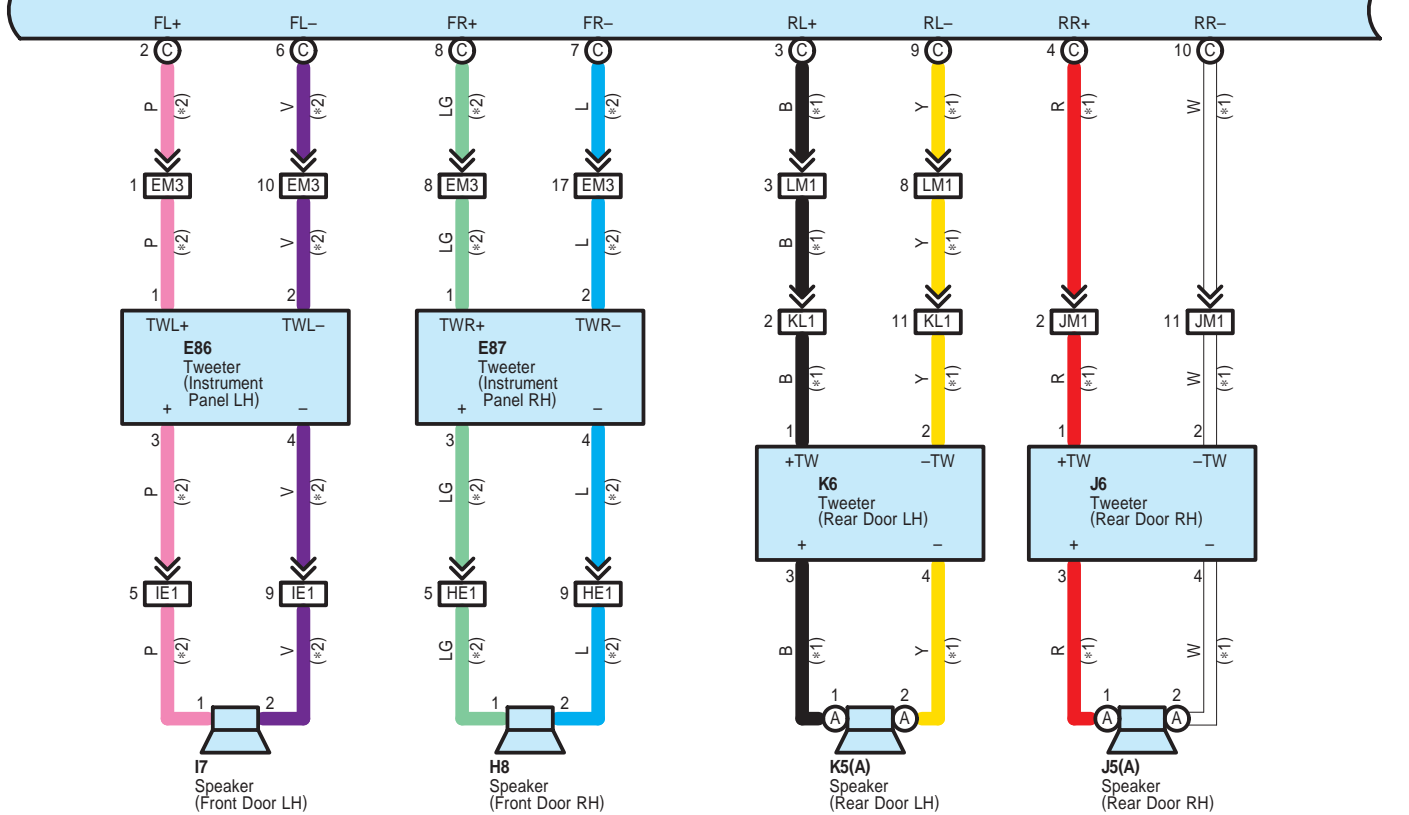

Audio System , LEXUS Navigation System , Parking Assist <Rear View Monitor>

E69(A), E70(B), E71(C), E72(D), E73(E), E74(F), f1(G)  
Radio Receiver Assembly

M29(A), M30(B), M31(C), M32(D), g1(E)  
Stereo Component Amplifier