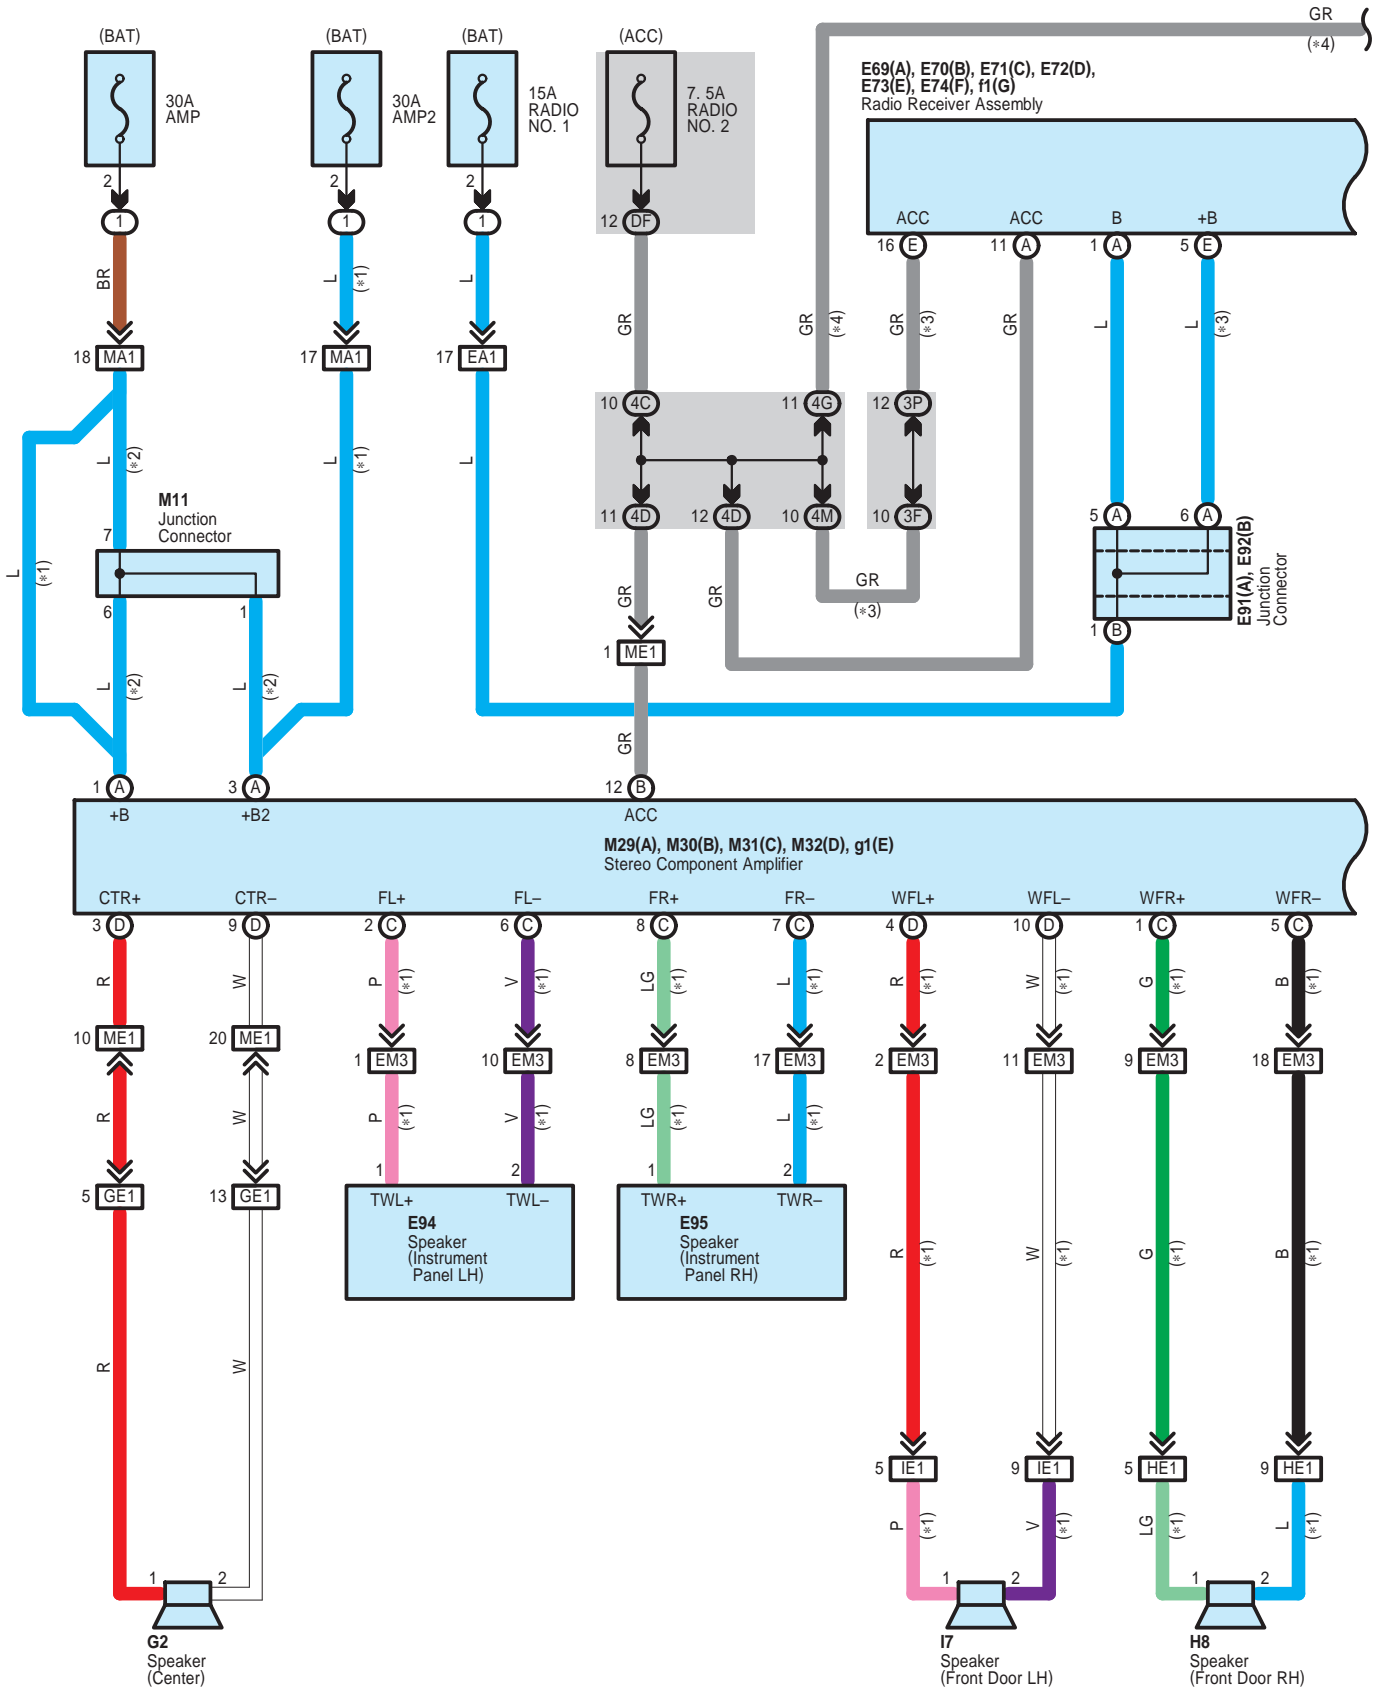

Audio System , LEXUS Navigation System , Parking Assist <Rear View Monitor>

E69(A), E70(B), E71(C), E72(D), E73(E), E74(F), f1(G)  
Radio Receiver Assembly

M29(A), M30(B), M31(C), M32(D), g1(E)  
Stereo Component Amplifier