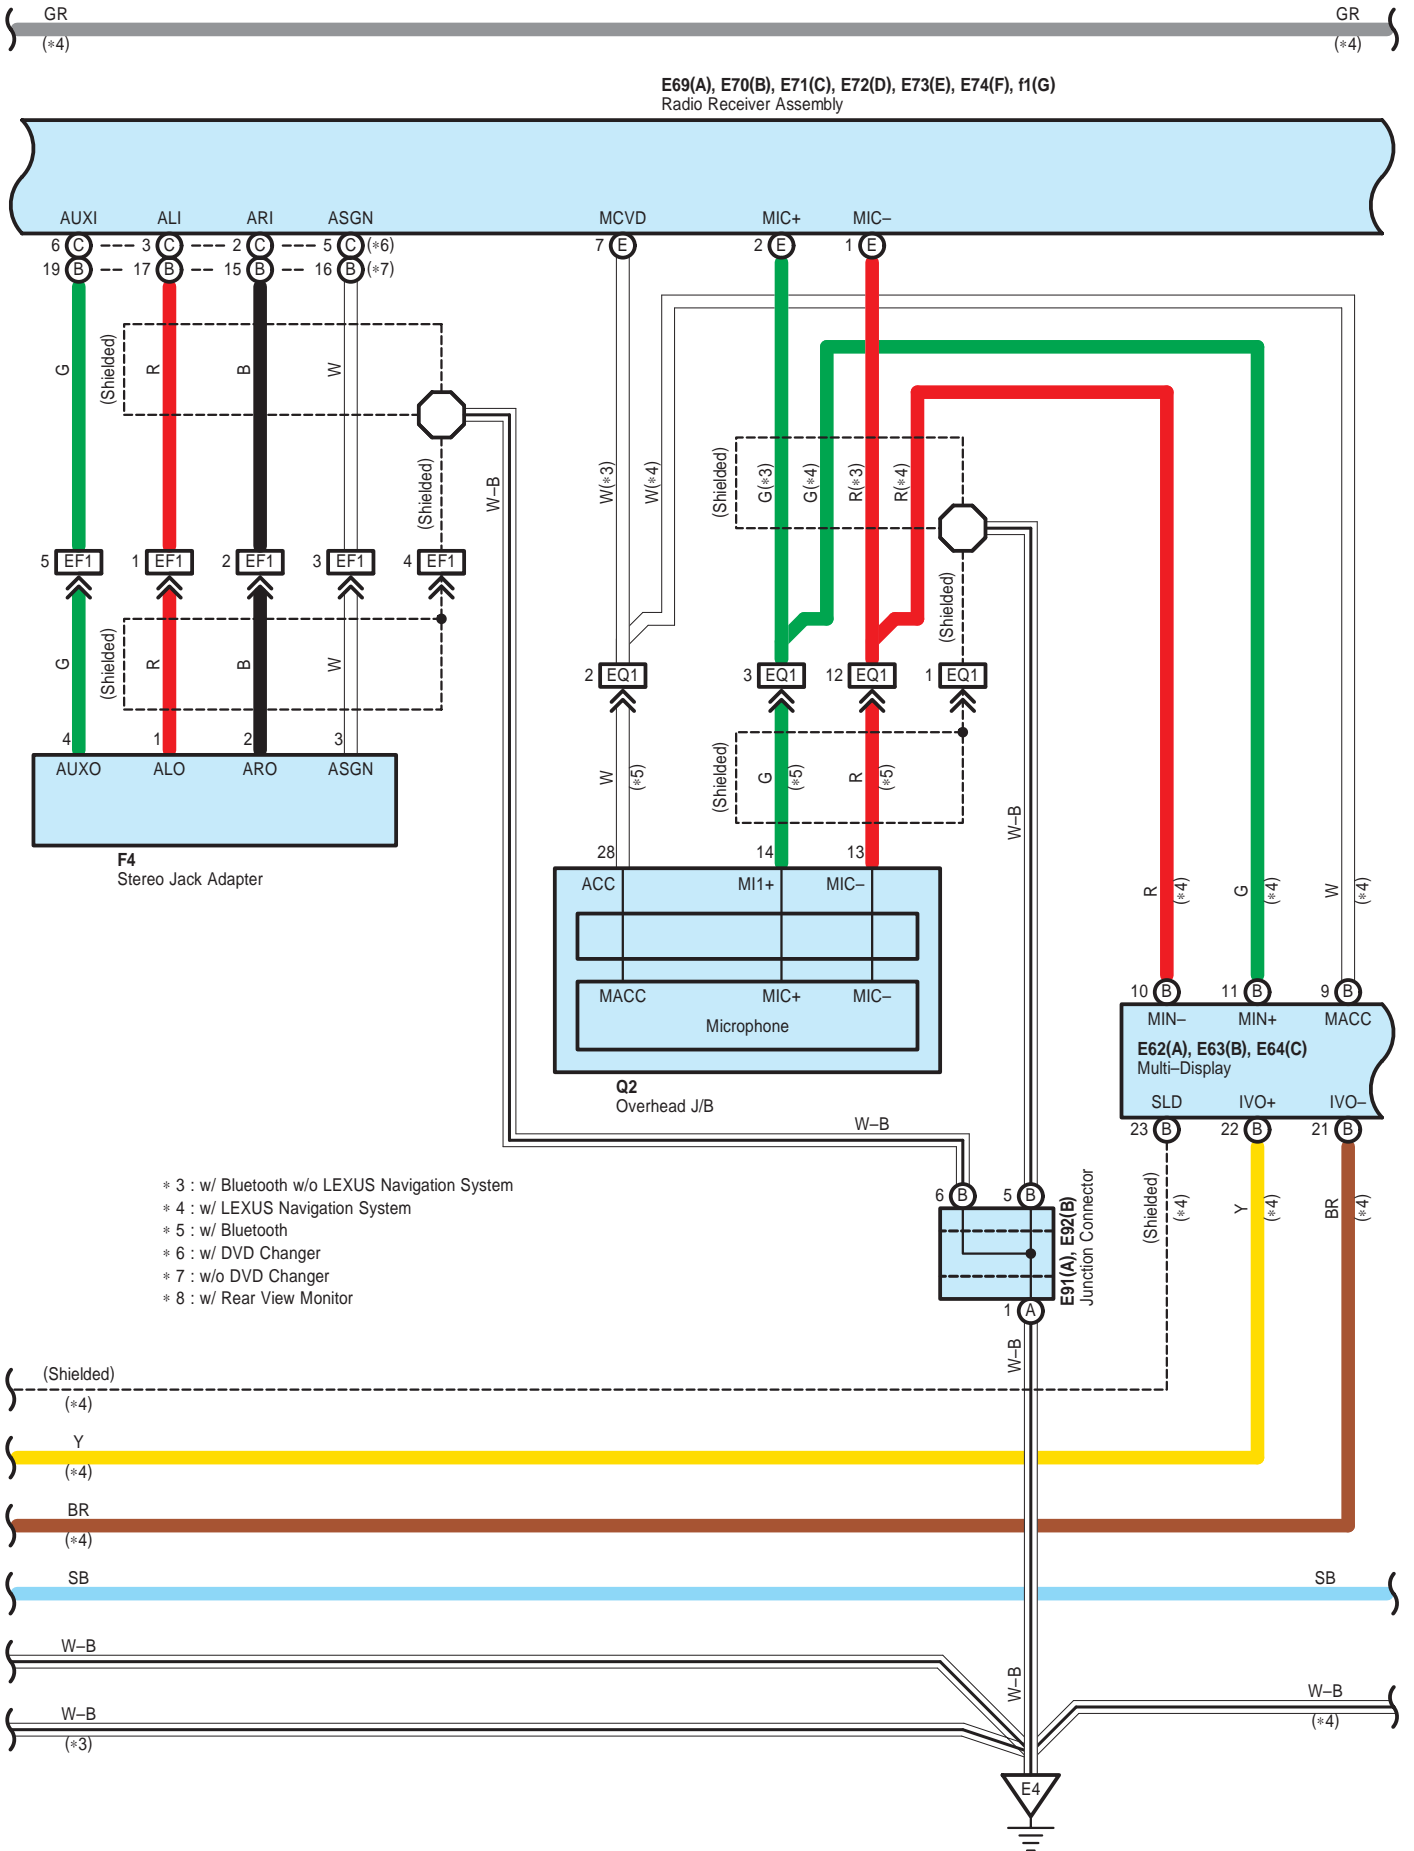

- 3 : w/ Bluetooth w/o LEXUS Navigation System
- 4 : w/ LEXUS Navigation System
- 5 : w/ Bluetooth
- 6 : w/ DVD Changer
- 7 : w/o DVD Changer
- 8 : w/ Rear View Monitor