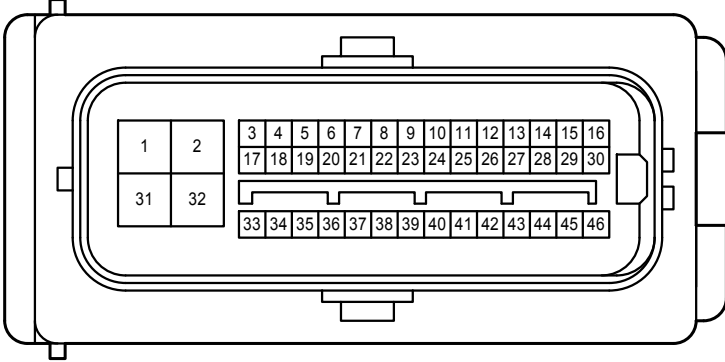

E 19

E 33

Black