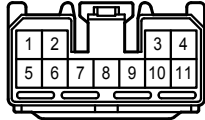

Stop Light

Black

White

White

Black

Blue

White

Black

White

White

White

White

White

Gray

White

White

White

White

White

White

White