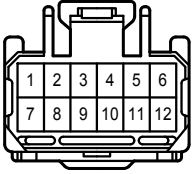

Stop Light

Stop Light

- * 1 : w/ Dynamic Radar Cruise Control
- * 2 : w/o Dynamic Radar Cruise Control

Stop Light

A 25

Black

A 27

White

A 28

White

A 36

Black

A 40

Blue

E 19

White