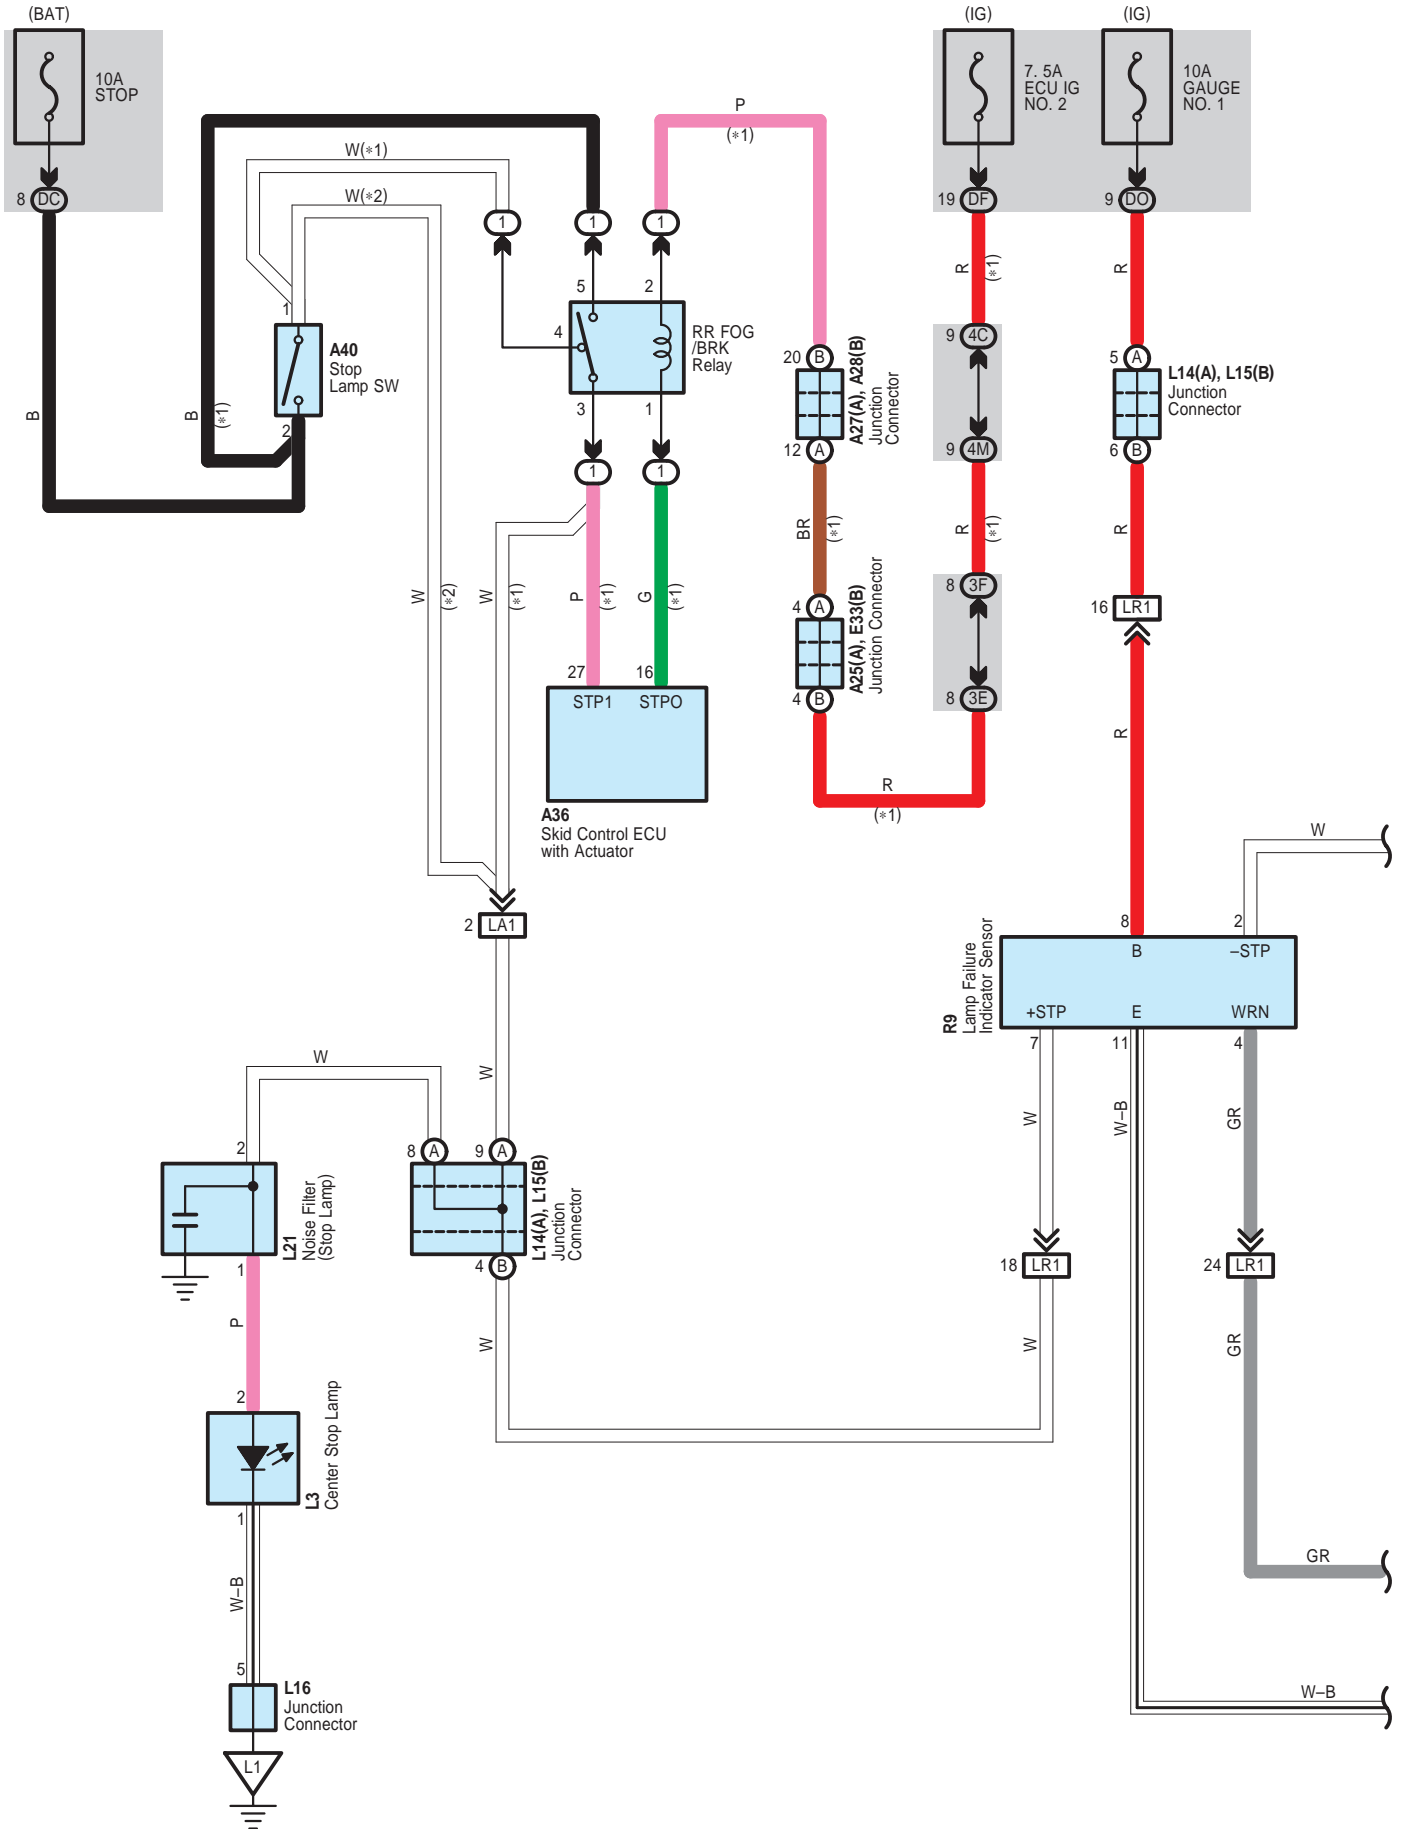

Stop Light

Stop Light

- * 1 : w/ Dynamic Radar Cruise Control
- * 2 : w/o Dynamic Radar Cruise Control

Stop Light

A 25

Black

A 27

White