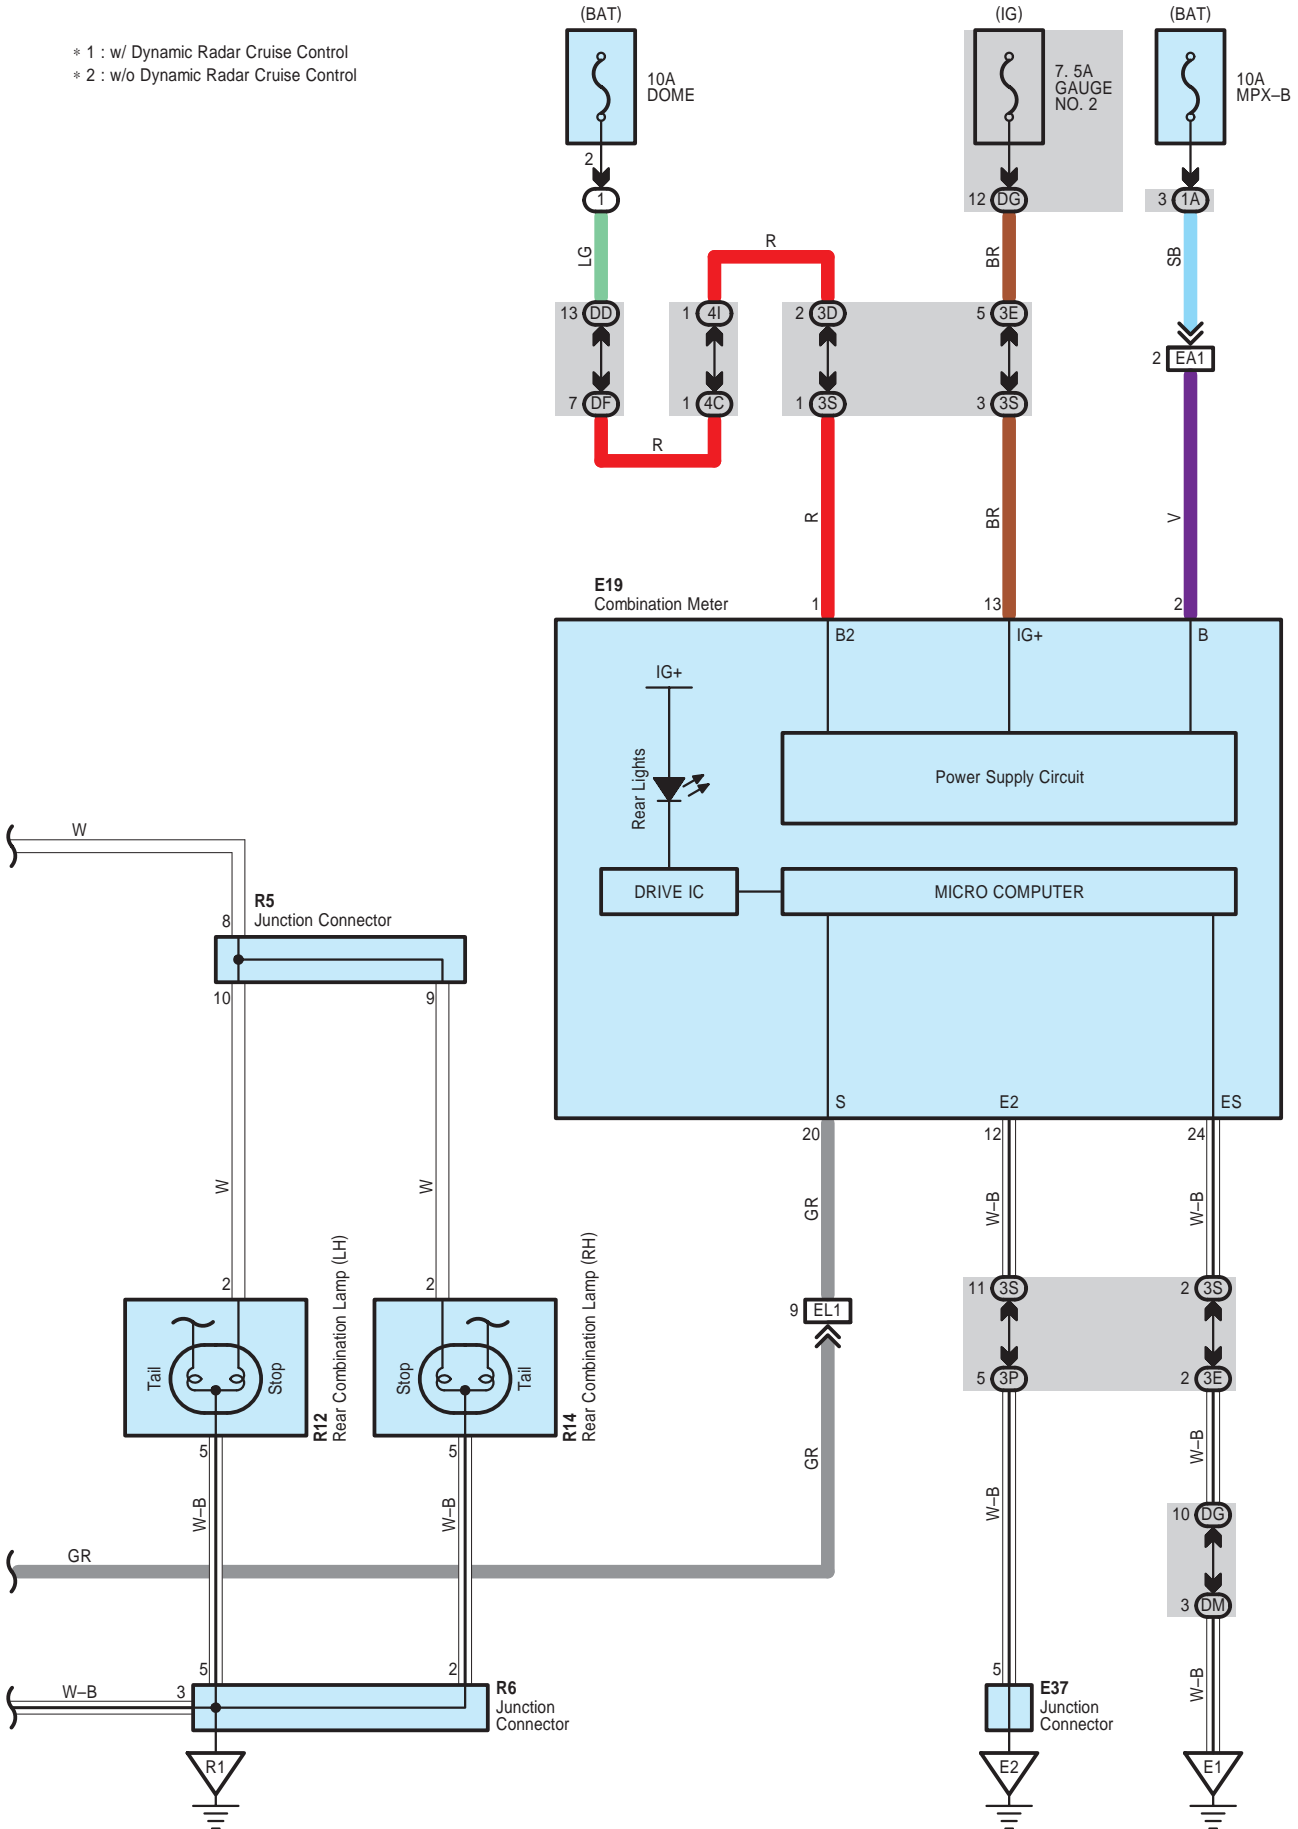

Stop Light

Stop Light

- * 1 : w/ Dynamic Radar Cruise Control
- * 2 : w/o Dynamic Radar Cruise Control

Stop Light

A 25

Black

A 27

White