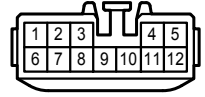

Stop Light

Black

White

White

Black

Blue

White

Black

White

White

White

White

White

Gray

White

White

R 9

White

White

White

White

White