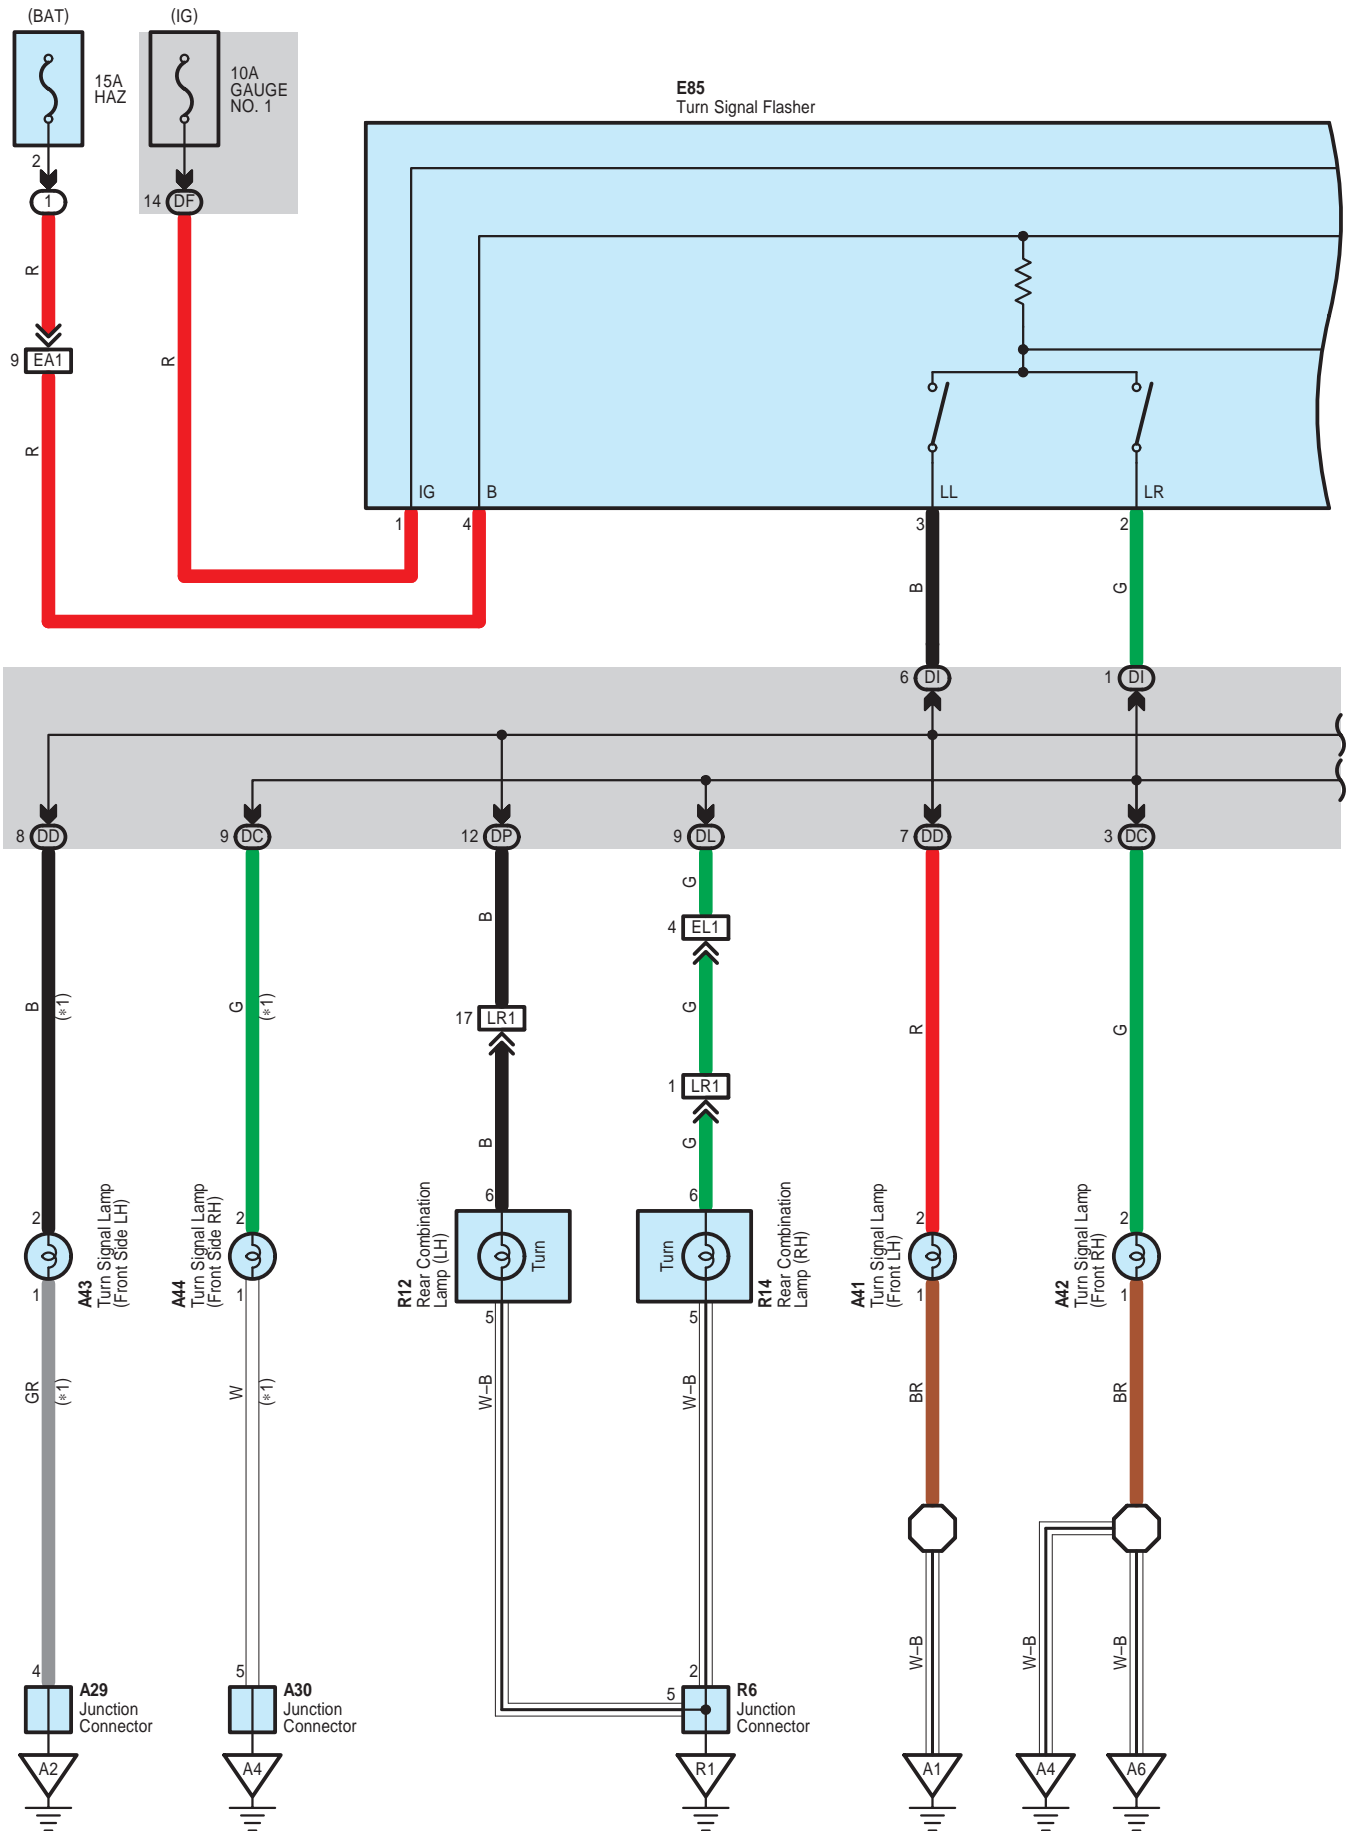

# Turn Signal and Hazard Warning Light

# Turn Signal and Hazard Warning Light

- \* 1 : Korea, Taiwan
- \* 2 : w/ LEXUS Navigation System
- \* 3 : w/o LEXUS Navigation System

**E85**  
Turn Signal Flasher

# Turn Signal and Hazard Warning Light

A 29  
Gray

A 30  
Gray

A 41  
Gray

A 42  
Gray

A 43  
Gray

A 44  
Gray

E 3  
White

White

**DP**

White

**EA1**

White

**EL1**

White

Turn Signal and Hazard Warning Light