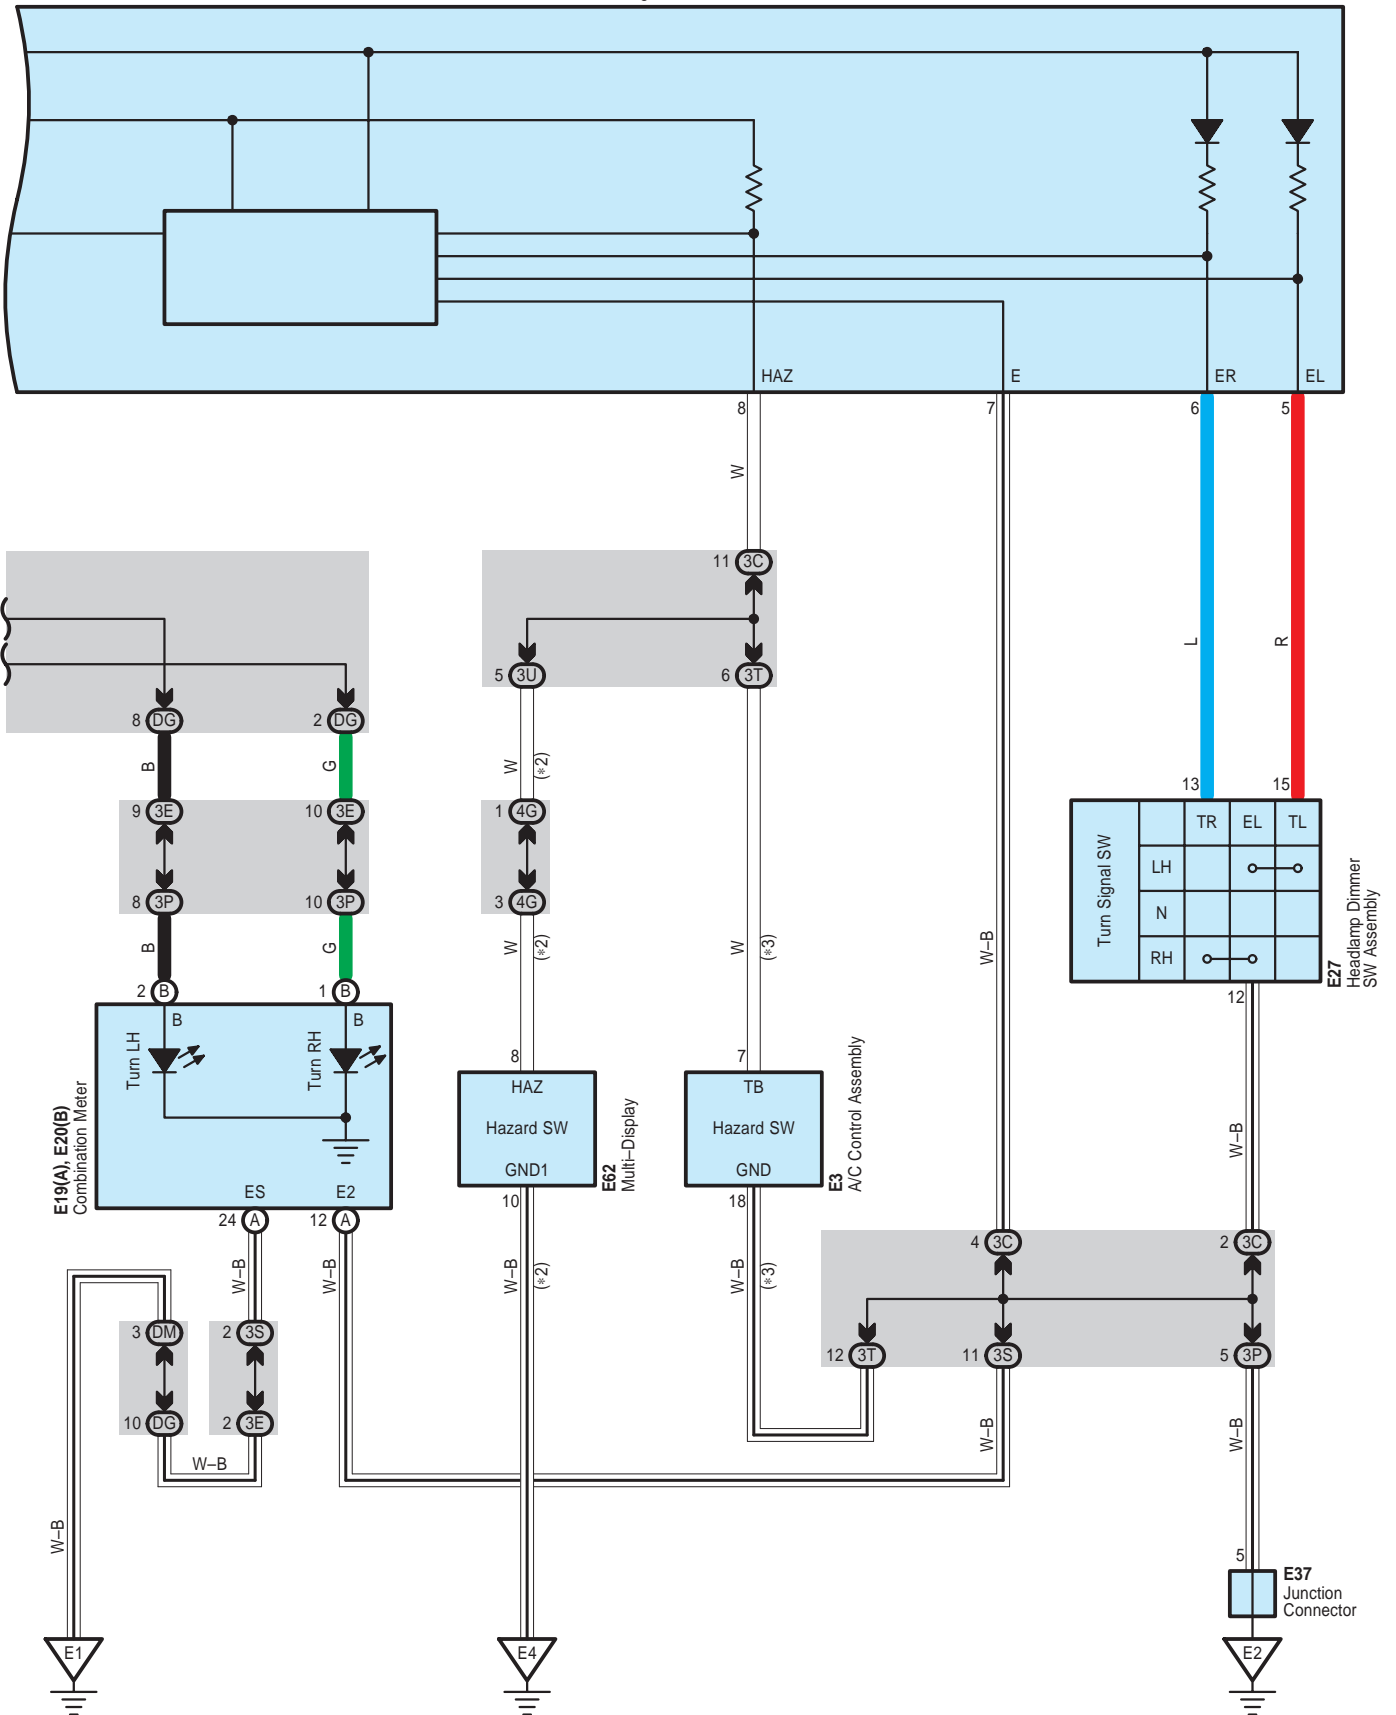

# Turn Signal and Hazard Warning Light

# Turn Signal and Hazard Warning Light

- \* 1 : Korea, Taiwan
- \* 2 : w/ LEXUS Navigation System
- \* 3 : w/o LEXUS Navigation System

**E85**  
Turn Signal Flasher

# Turn Signal and Hazard Warning Light

A 29  
Gray

A 30  
Gray

A 41  
Gray

A 42  
Gray

A 43  
Gray

A 44  
Gray

E 3  
White