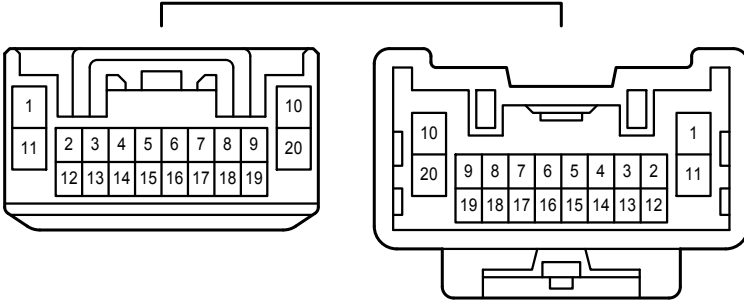

Luggage Compartment Door Opener

Luggage Compartment Door Opener

E59(B), E60(C), E61(D)
Main Body ECU

Luggage Compartment Door Opener

Luggage Compartment Door Opener

DM
White

EL1
White

EL2
Blue

LR1
White