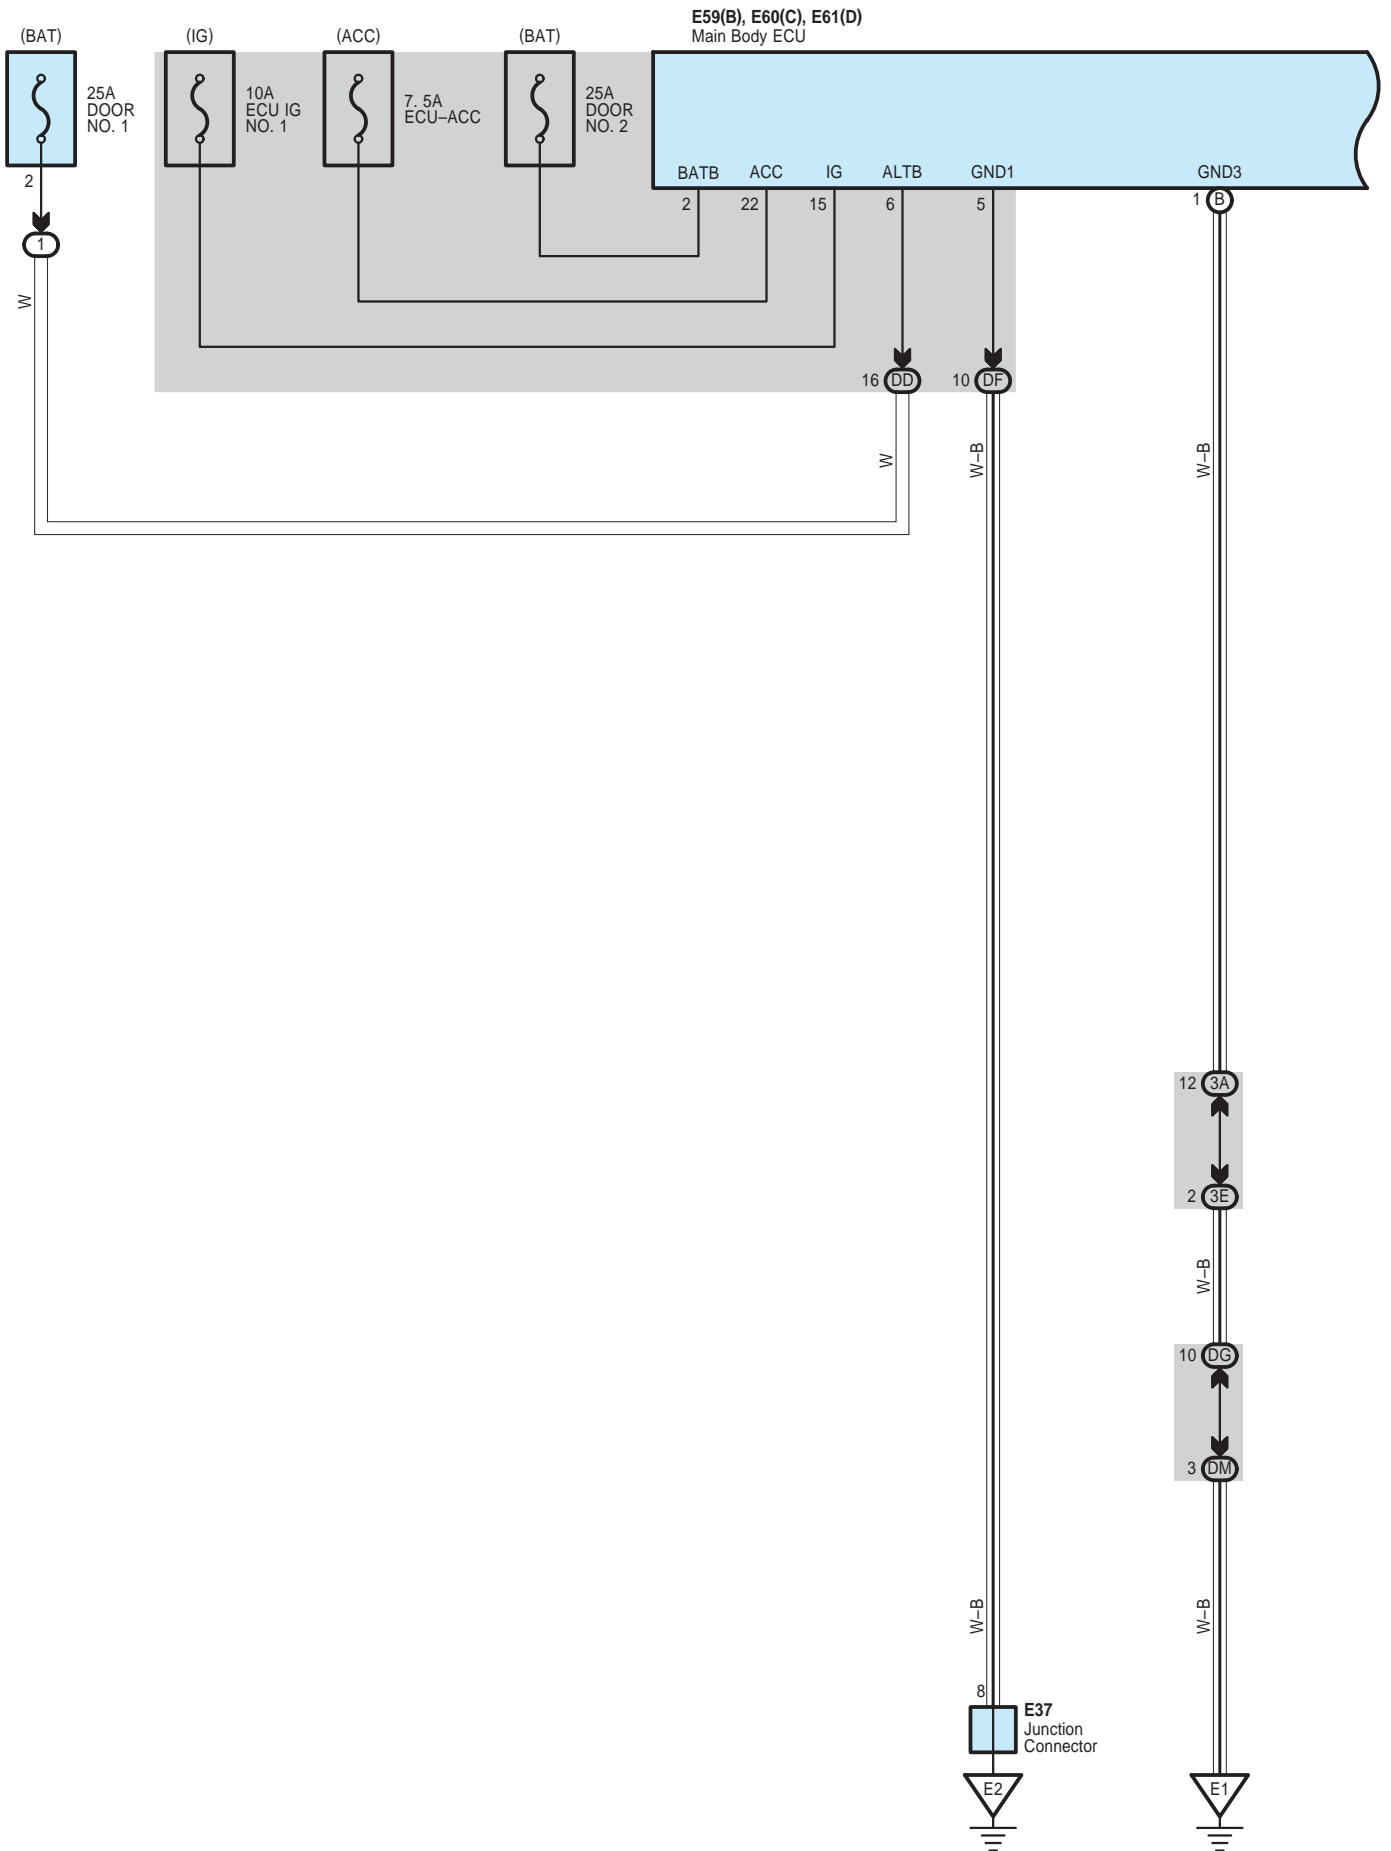

Luggage Compartment Door Opener

Luggage Compartment Door Opener

E59(B), E60(C), E61(D)
Main Body ECU

Luggage Compartment Door Opener

Luggage Compartment Door Opener

DM
White

EL1
White

EL2
Blue

LR1
White