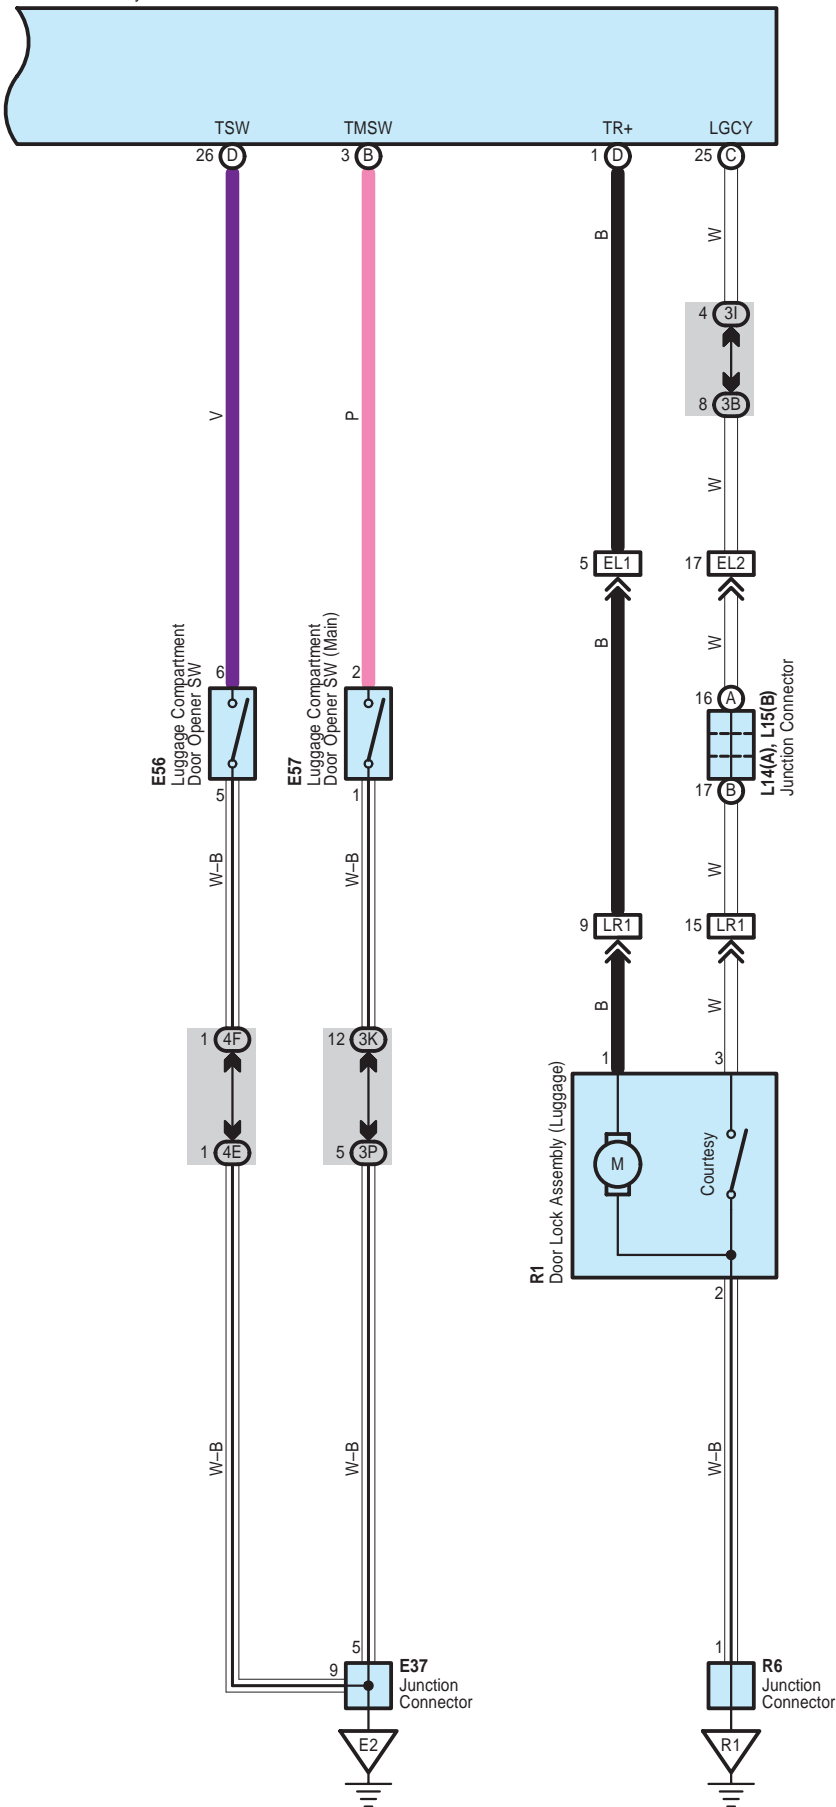

Luggage Compartment Door Opener

Luggage Compartment Door Opener

E59(B), E60(C), E61(D)
Main Body ECU

Luggage Compartment Door Opener

Luggage Compartment Door Opener

DM
White

EL1
White

EL2
Blue

LR1
White