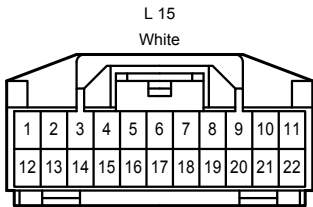

Luggage Compartment Door Opener

Luggage Compartment Door Opener

E59(B), E60(C), E61(D)
Main Body ECU

Luggage Compartment Door Opener

Luggage Compartment Door Opener

DM
White

EL1
White

EL2
Blue