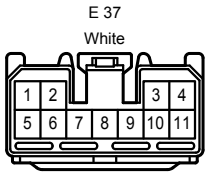

Luggage Compartment Door Opener

Luggage Compartment Door Opener

E59(B), E60(C), E61(D)
Main Body ECU

Luggage Compartment Door Opener

Luggage Compartment Door Opener

DM
White

EL1
White

EL2
Blue