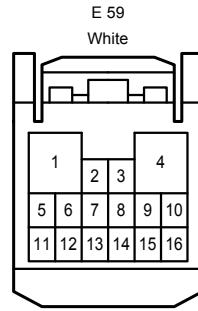

Luggage Compartment Door Opener

Luggage Compartment Door Opener

E59(B), E60(C), E61(D)
Main Body ECU

Luggage Compartment Door Opener

Luggage Compartment Door Opener

DM
White

EL1
White

EL2
Blue