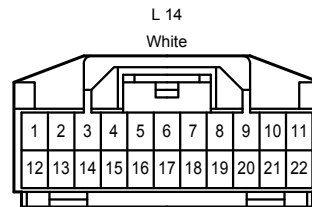

Luggage Compartment Door Opener

Luggage Compartment Door Opener

E59(B), E60(C), E61(D)
Main Body ECU

Luggage Compartment Door Opener

Luggage Compartment Door Opener

DM
White

EL1
White

EL2
Blue