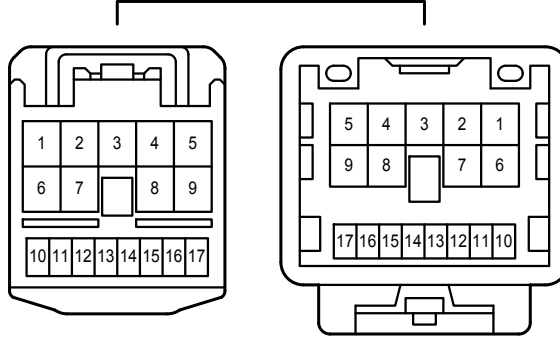

Luggage Compartment Door Opener

Luggage Compartment Door Opener

E59(B), E60(C), E61(D)
Main Body ECU

Luggage Compartment Door Opener

Luggage Compartment Door Opener

DM
White

EL1
White

EL2
Blue