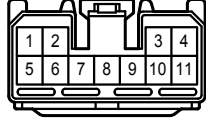

# Fuel Lid Opener

Fuel Lid Opener

E 56  
Black

L 16  
White

R 4  
Black

R 6  
White

3B  
Gray

3D  
White