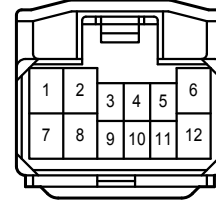

Fuel Lid Opener

DJ
White