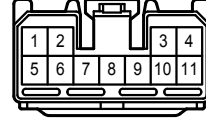

# Fuel Lid Opener

Fuel Lid Opener

E 56  
Black

L 16  
White

R 4  
Black

R 6  
White

3B  
Gray

3D  
White