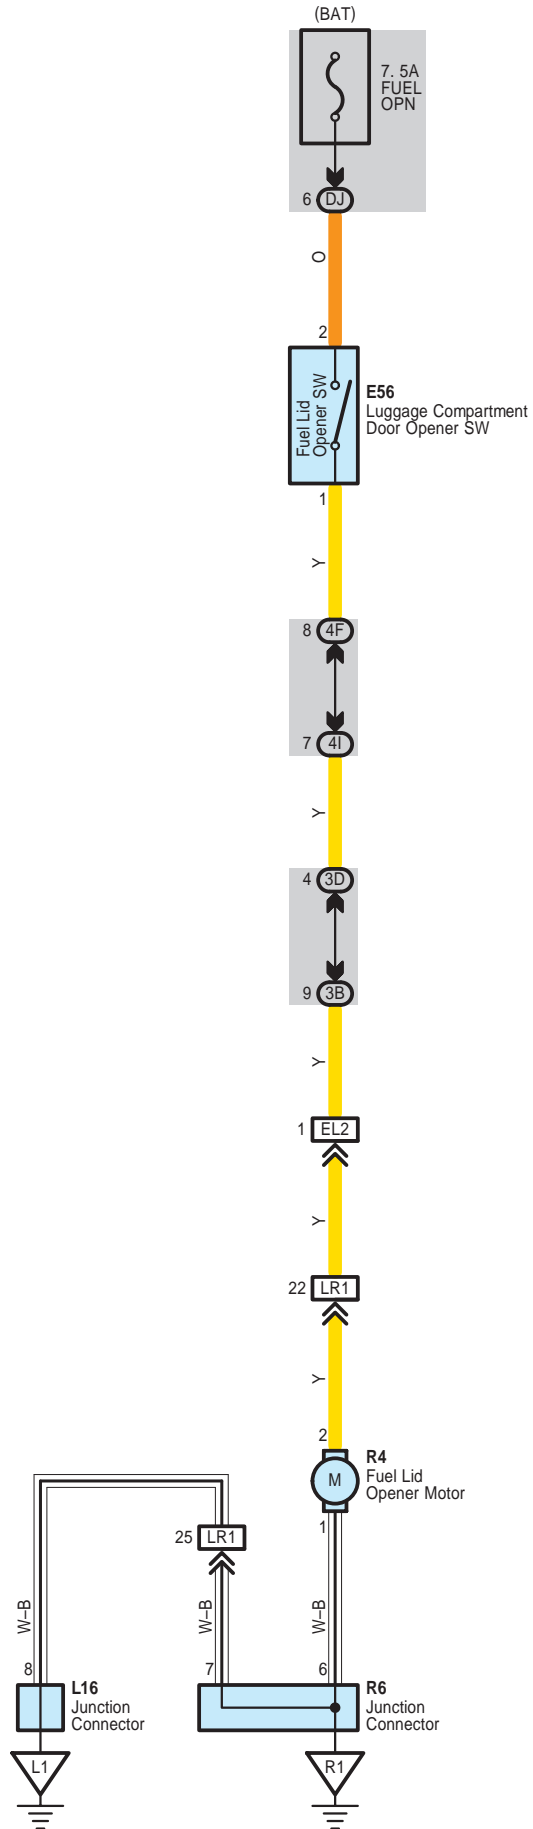

# Fuel Lid Opener

Fuel Lid Opener

E 56  
Black

L 16  
White

R 4  
Black

R 6  
White

3B  
Gray

3D  
White

4F  
Gray

4I  
White

DJ  
White

EL2  
Blue

LR1  
White