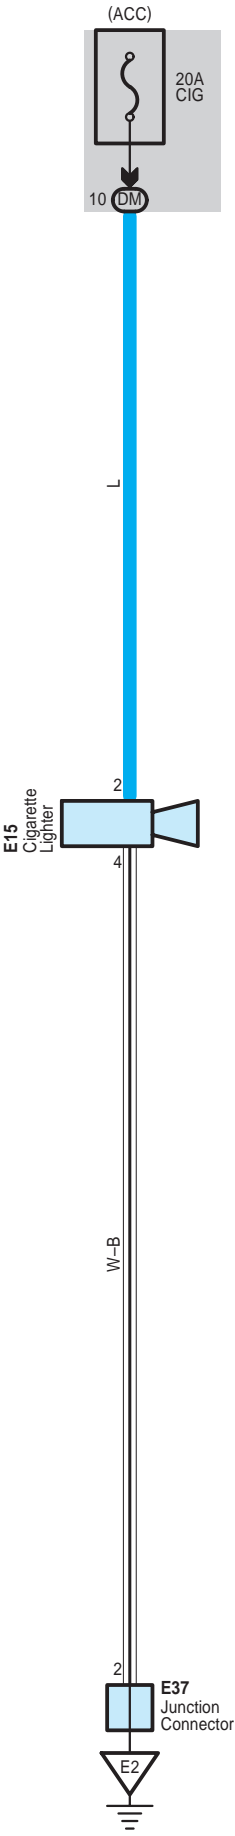

Cigarette Lighter

Cigarette Lighter

E 15
White

E 37
White

DM
White