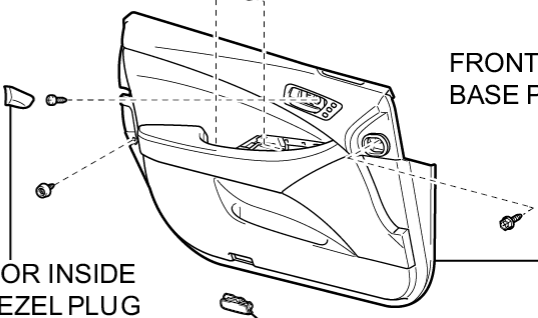

FRONT DOOR ARMREST BASE PANEL ASSEMBLY

FRONT DOOR INSIDE HANDLE BEZEL PLUG

FRONT DOOR TRIM BOARD SUB-ASSEMBLY

COURTESY LIGHT ASSEMBLY

● Non-reusable part

N*m (kgf*cm, ft.*lbf): Specified torque

P