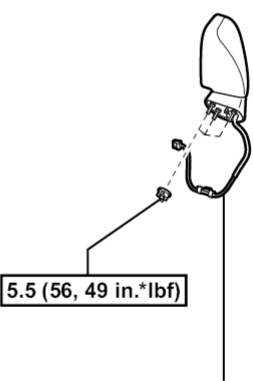

COMPONENTS

ILLUSTRATION

DOOR FRAME GARNISH

FRONT DOOR INNER GLASS WEATHERSTRIP

5.5 (56, 49 in.*lbf)

OUTER REAR VIEW MIRROR ASSEMBLY

DOOR ARMREST COVER

● BUTYL TAPE

● OUTER MIRROR PROTECTOR

FRONT DOOR ARMREST BASE PANEL ASSEMBLY

FRONT DOOR INSIDE HANDLE BEZEL PLUG

FRONT DOOR TRIM BOARD SUB-ASSEMBLY

COURTESY LIGHT ASSEMBLY

● Non-reusable part

N*m (kgf*cm, ft.*lbf): Specified torque