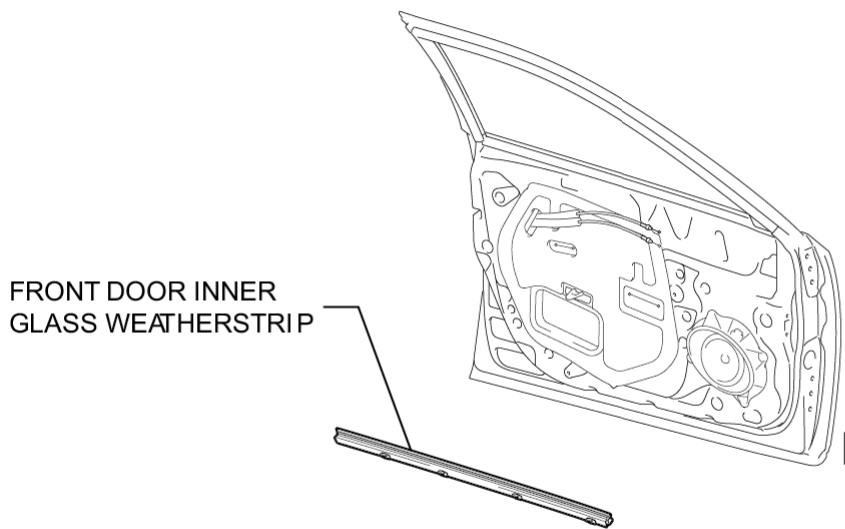

Last Modified: 7-13-2007		1.6 K
Service Category: Vehicle Exterior	Section: Mirror (ext)	
Model Year: 2008	Model: ES350	Doc ID: RM000001PGQ00VX
Title: MIRROR: OUTER REAR VIEW MIRROR: COMPONENTS (2008 ES350)		

COMPONENTS

ILLUSTRATION

DOOR FRAME GARNISH

FRONT DOOR INNER GLASS WEATHERSTRIP

5.5 (56, 49 in.*lbf)

OUTER REAR VIEW MIRROR ASSEMBLY

DOOR ARMREST COVER

● BUTYL TAPE

● OUTER MIRROR PROTECTOR

FRONT DOOR ARMREST BASE PANEL ASSEMBLY

FRONT DOOR INSIDE HANDLE BEZEL PLUG

FRONT DOOR TRIM BOARD SUB-ASSEMBLY

COURTESY LIGHT ASSEMBLY

● Non-reusable part

N*m (kgf*cm, ft.*lbf): Specified torque