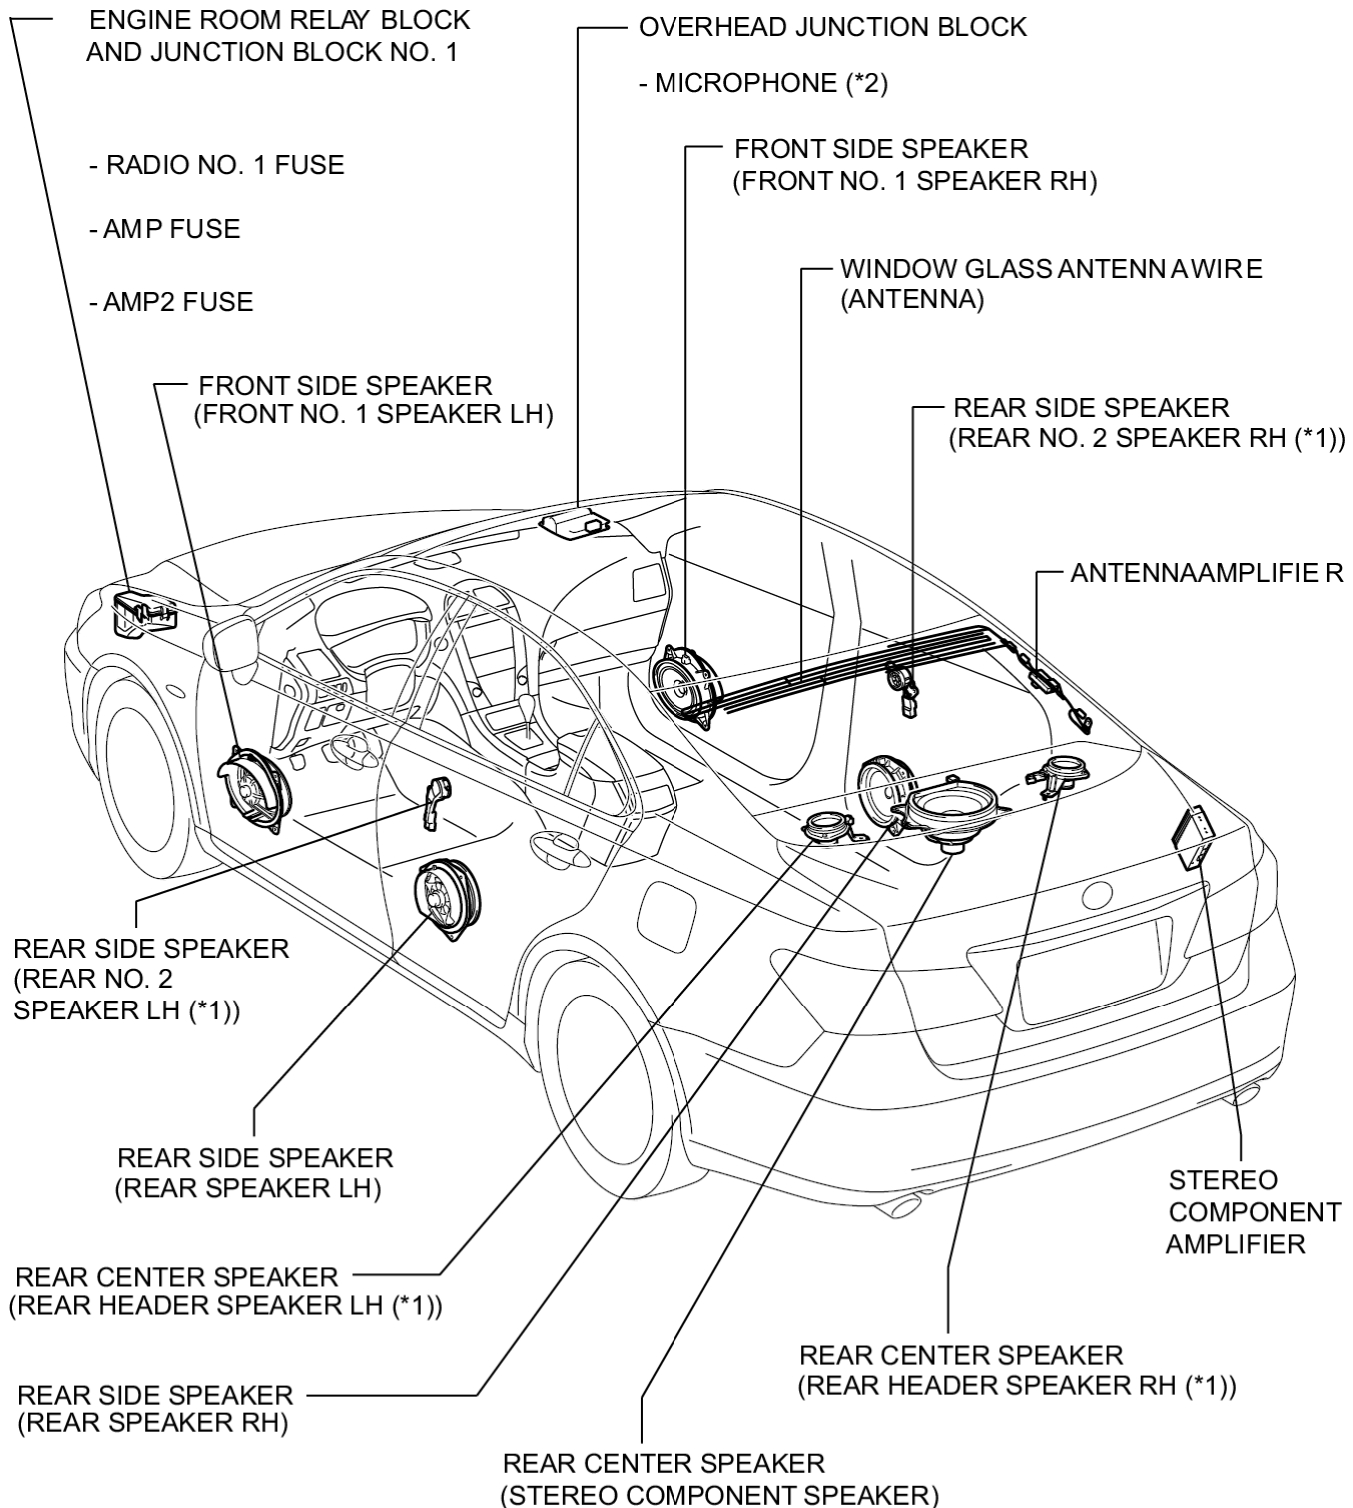

Last Modified: 7-13-2007		1.6 R
Service Category: Audio/Visual/Telematics		Section: Audio/Video
Model Year: 2008	Model: ES350	Doc ID: RM0000012A6017X
Title: AUDIO / VISUAL: AUDIO AND VISUAL SYSTEM: PARTS LOCATION (2008 ES350)		

PARTS LOCATION

ILLUSTRATION

*1: with Rear Header Speaker

*2: for Radio Receiver with Built-in "Bluetooth" Handsfree Function

ILLUSTRATION