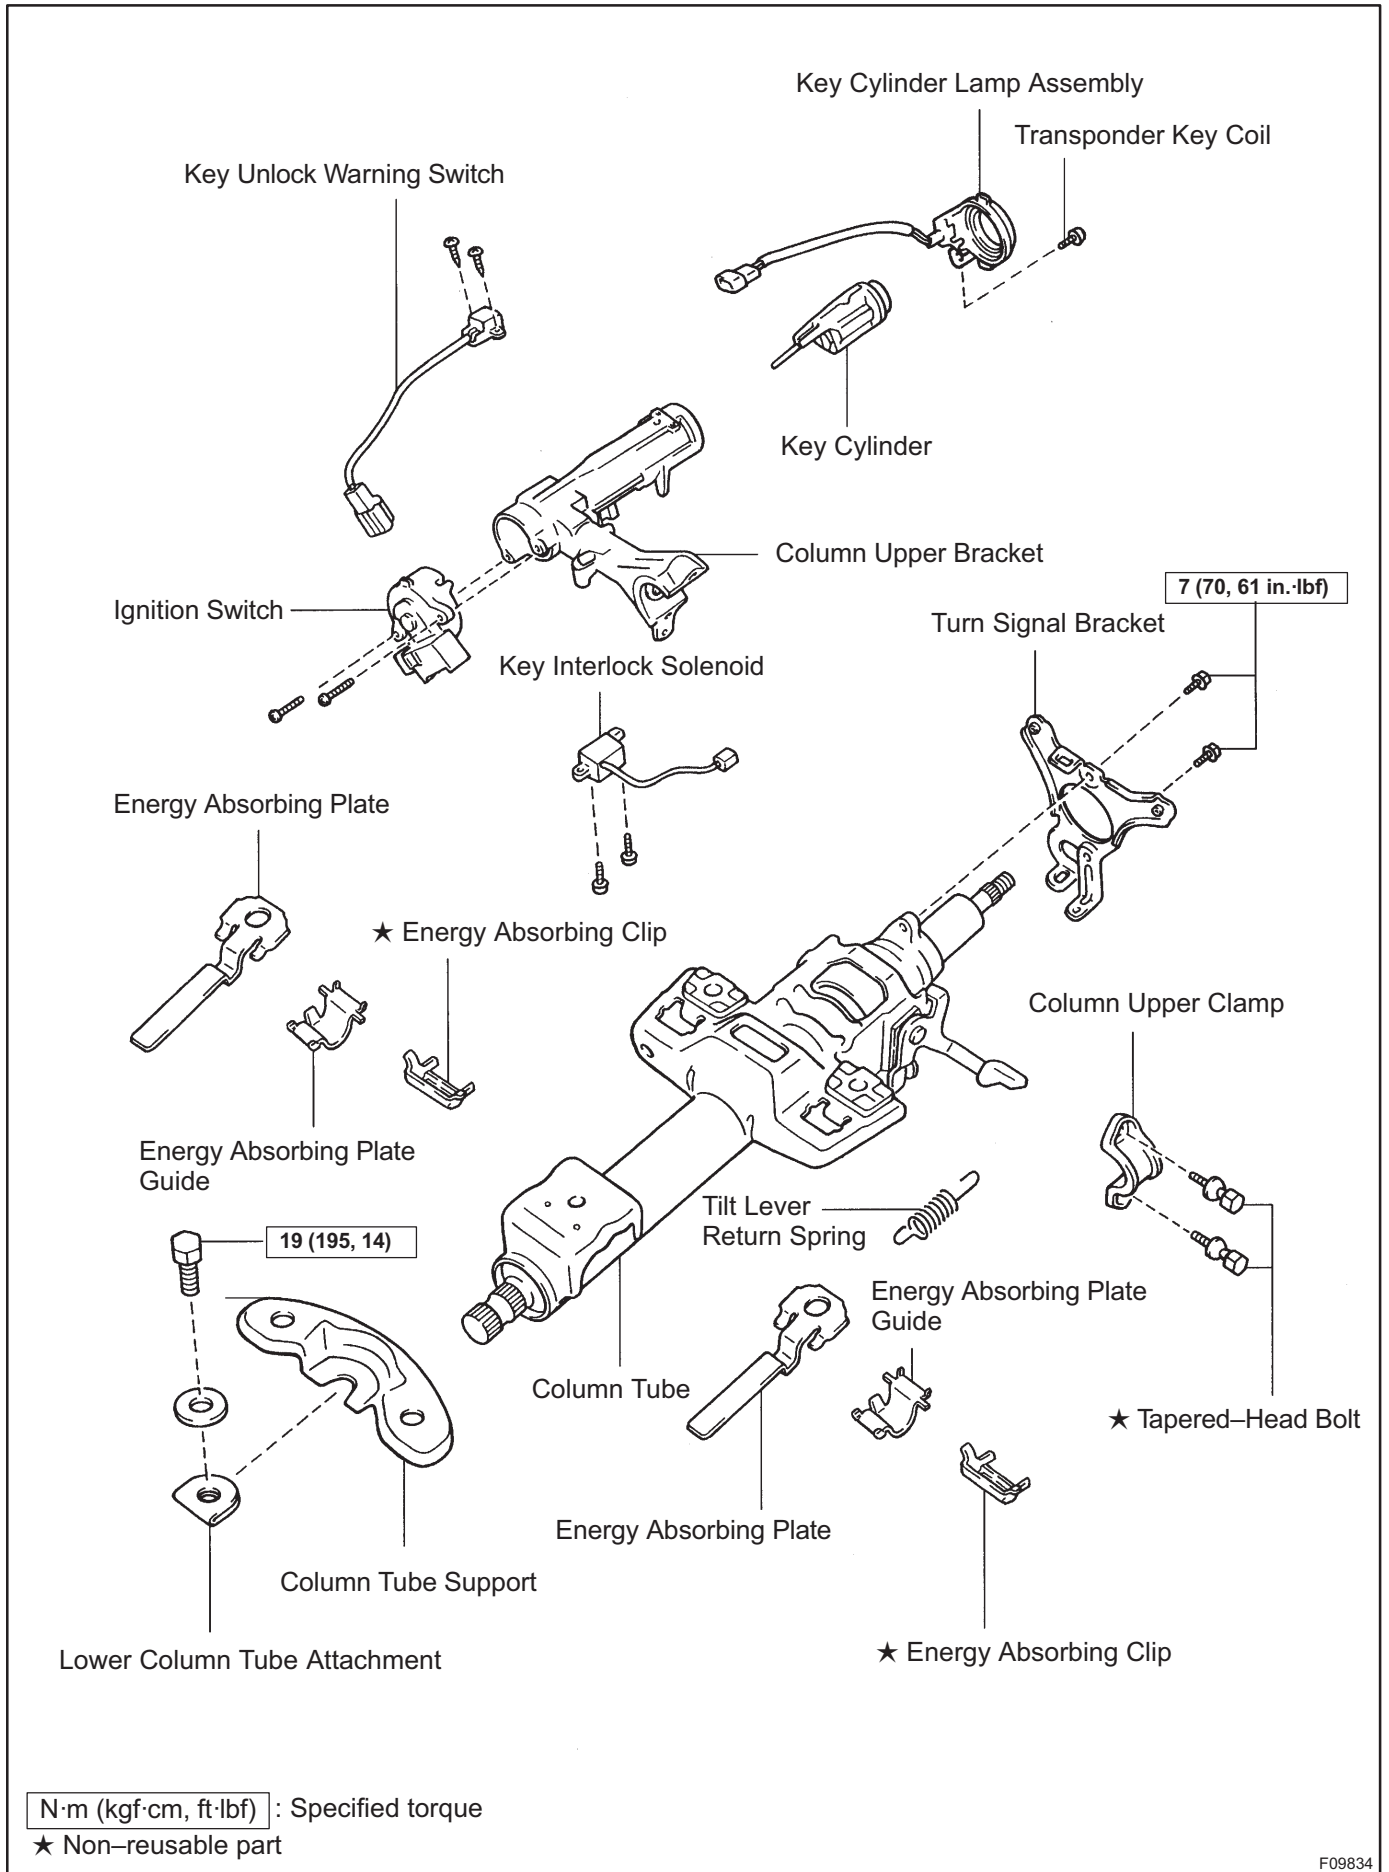

TILT STEERING COLUMN COMPONENTS

SR05S-05

W03439

F09834