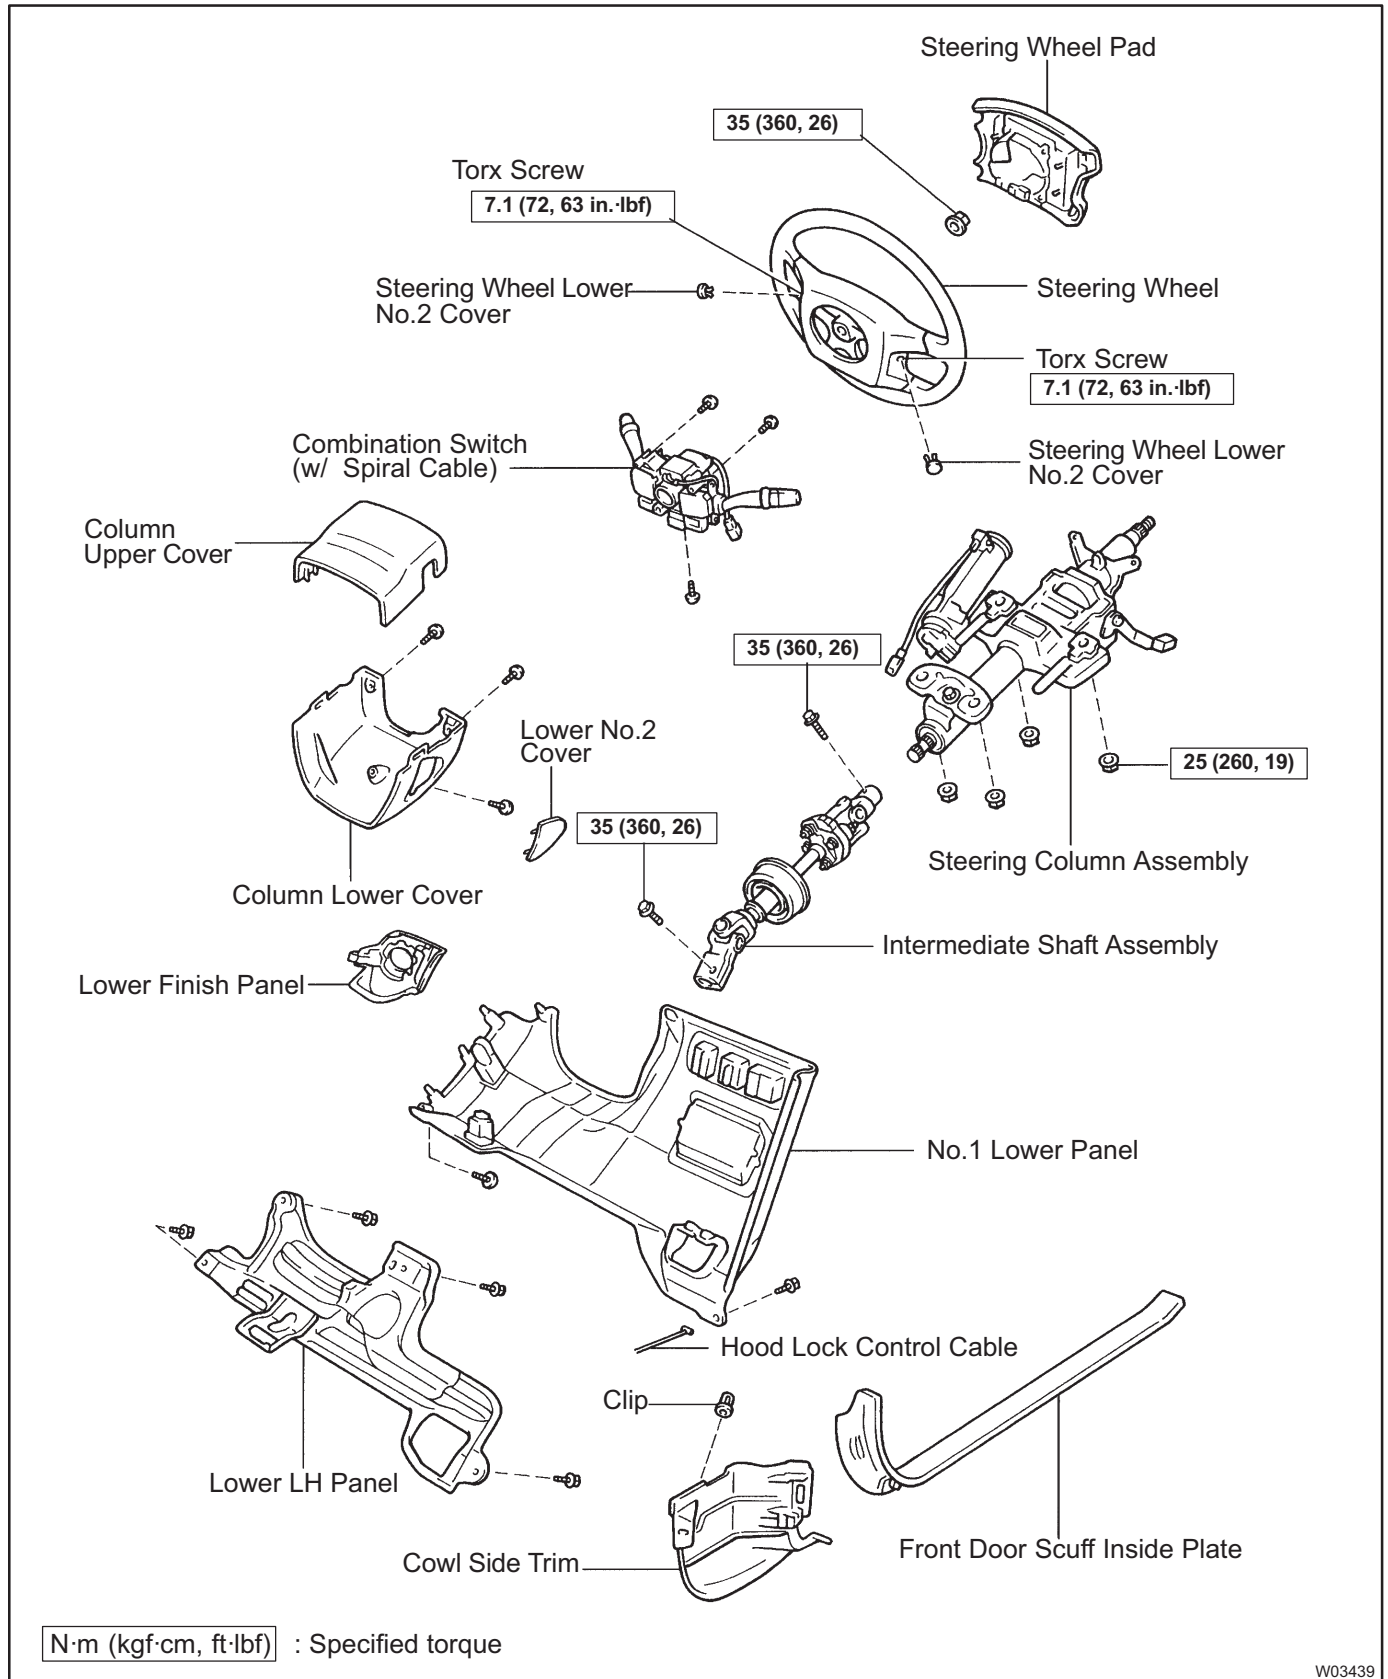

TILT STEERING COLUMN COMPONENTS

SR05S-05

W03439

F09834